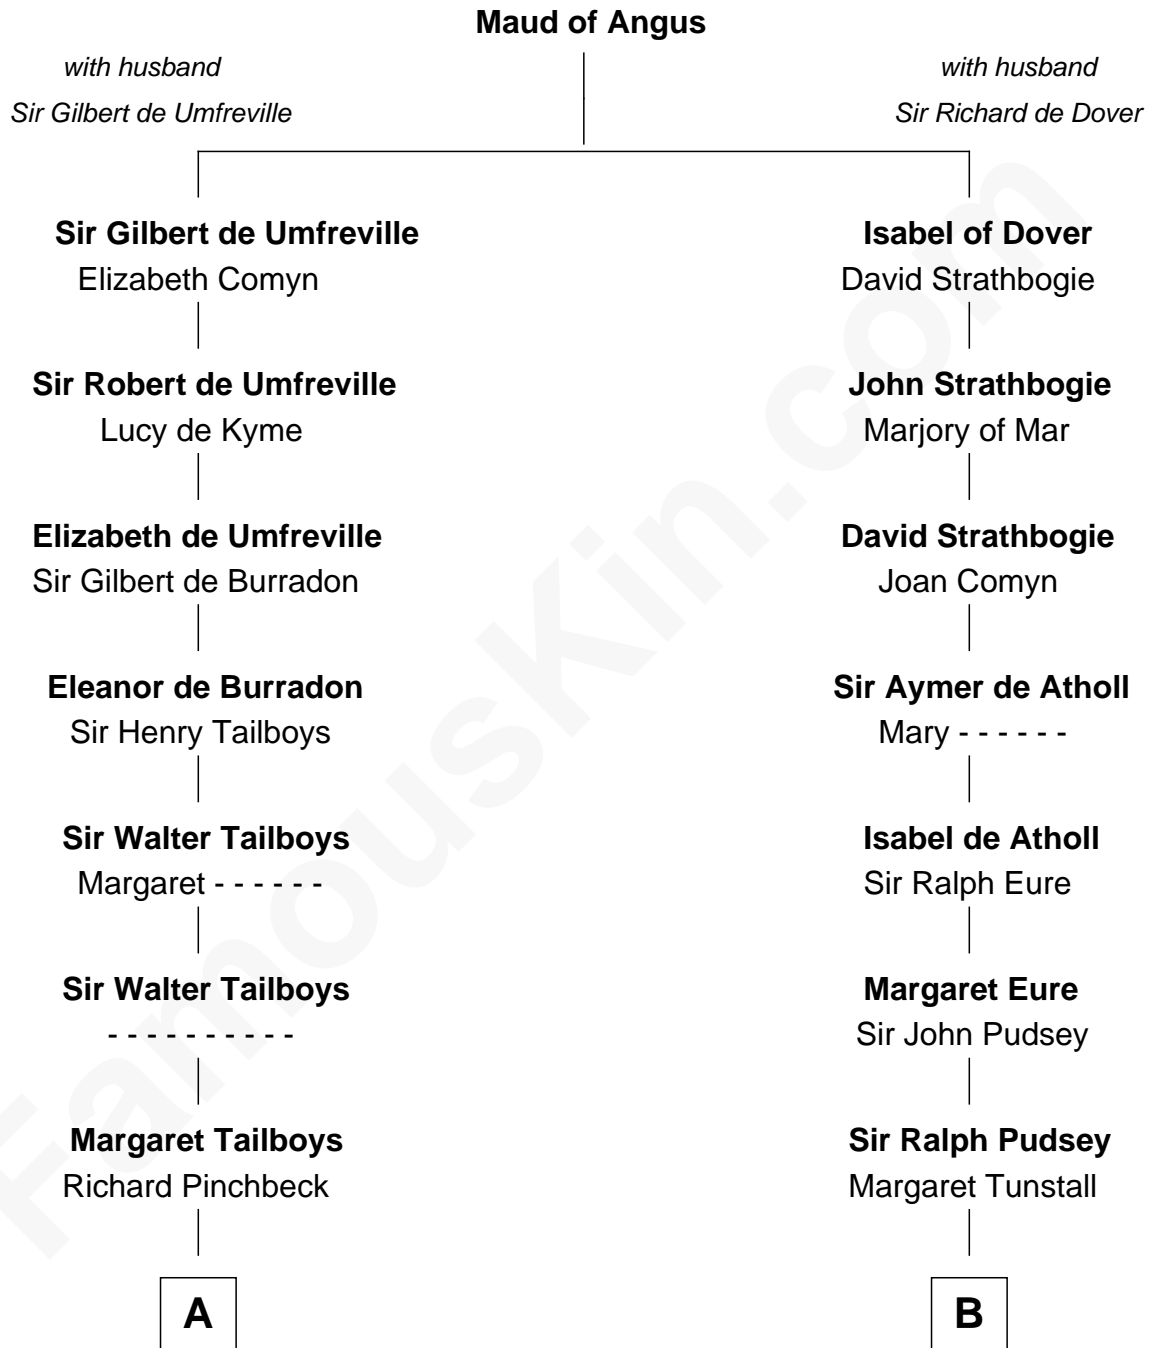

FamousKin.com

Relationship Chart of

John Carroll

Founder of Georgetown University

17th cousin 4 times removed of

Fitzhugh Lee

40th Governor of Virginia

C

Henry Lee

Mary Bland

Col. Henry Lee

Lucy Grymes

Maj. Gen. Henry Lee

Anne Hill Carter

Sydney Smith Lee

Anna Maria Mason