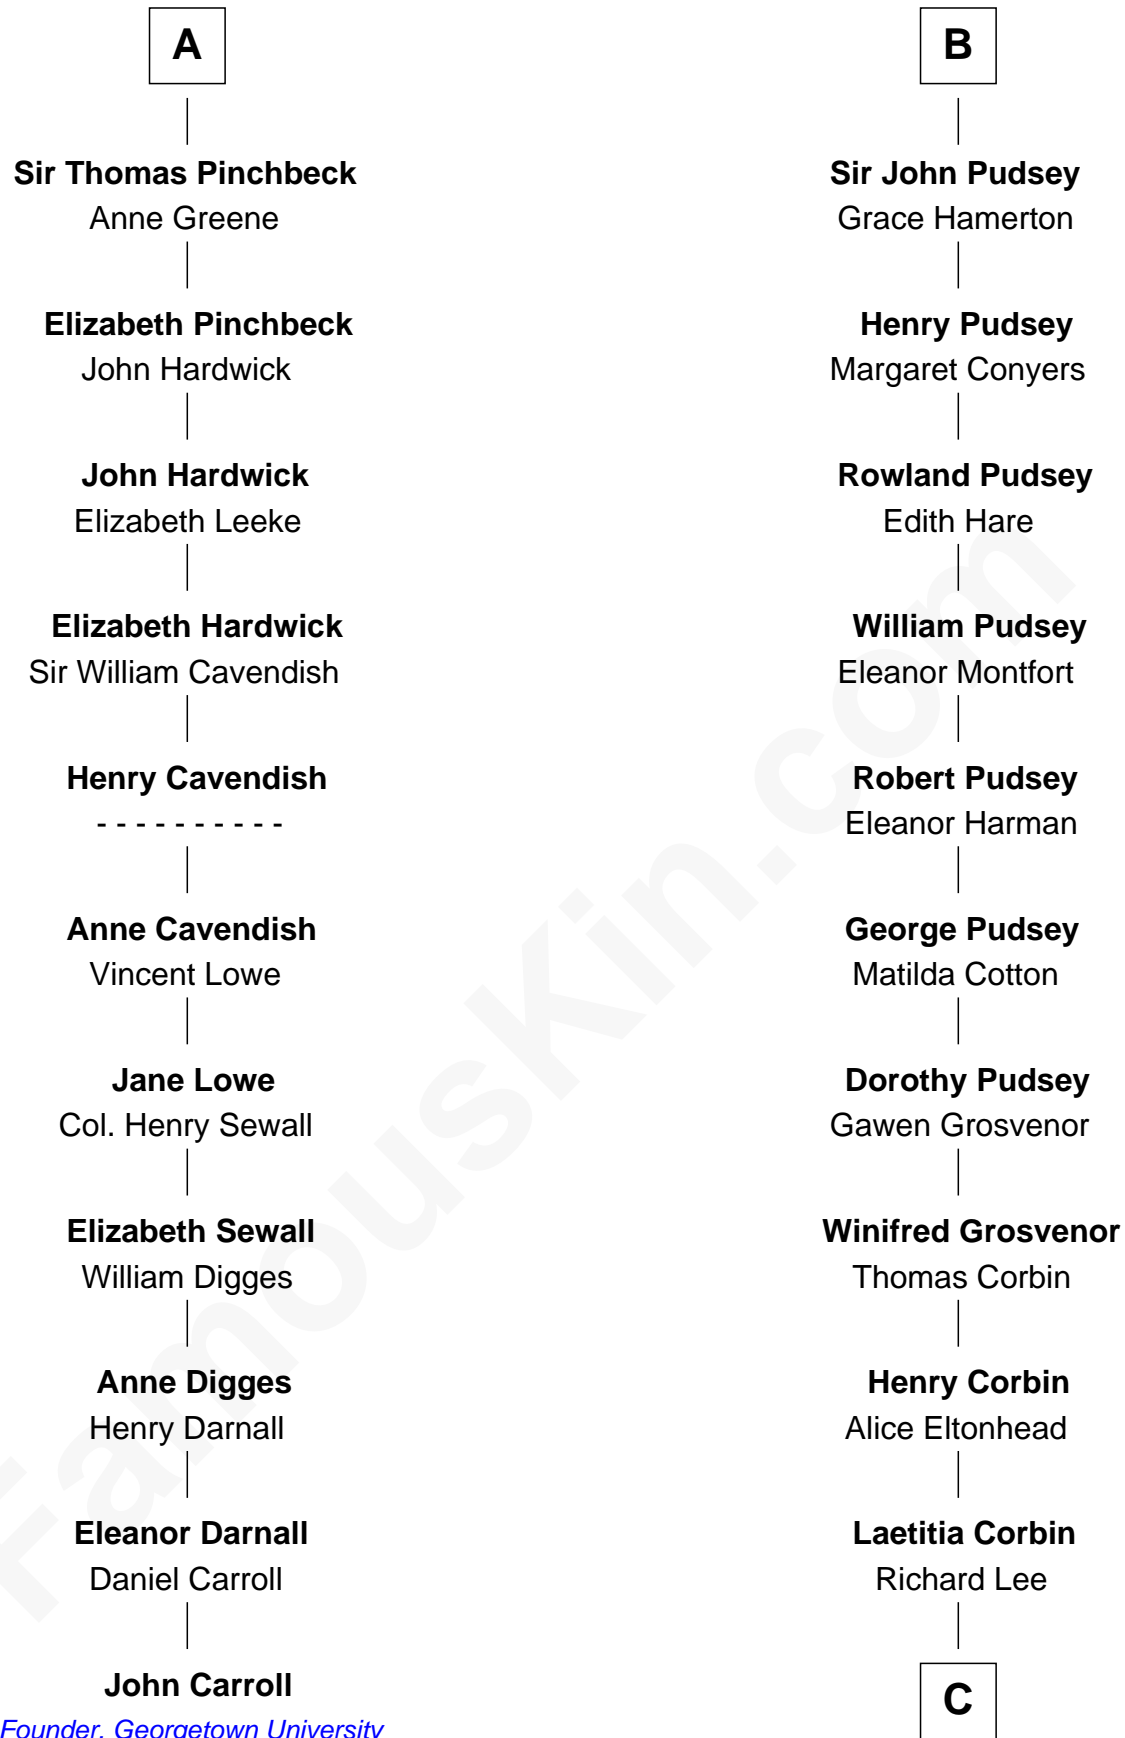

FamousKin.com

Relationship Chart of

John Carroll

Founder of Georgetown University

17th cousin 4 times removed of

Fitzhugh Lee

40th Governor of Virginia

C

Henry Lee

Mary Bland

Col. Henry Lee

Lucy Grymes

Maj. Gen. Henry Lee

Anne Hill Carter

Sydney Smith Lee

Anna Maria Mason