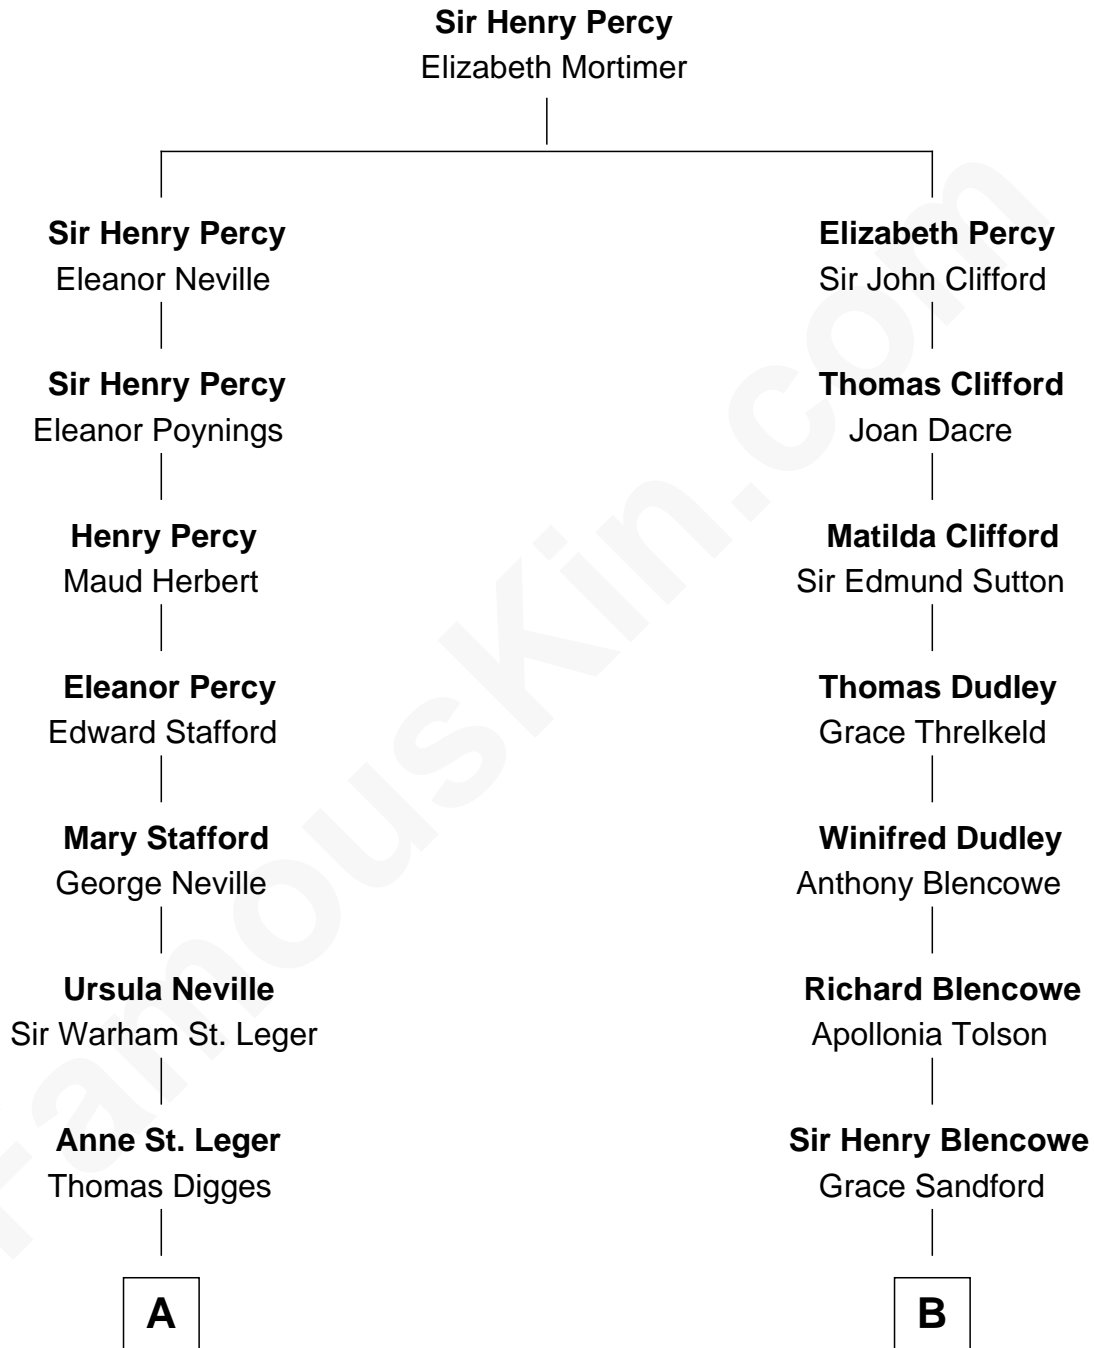

FamousKin.com

Relationship Chart of

John Carroll

Founder of Georgetown University

12th cousin 3 times removed of

Fitzhugh Lee

40th Governor of Virginia