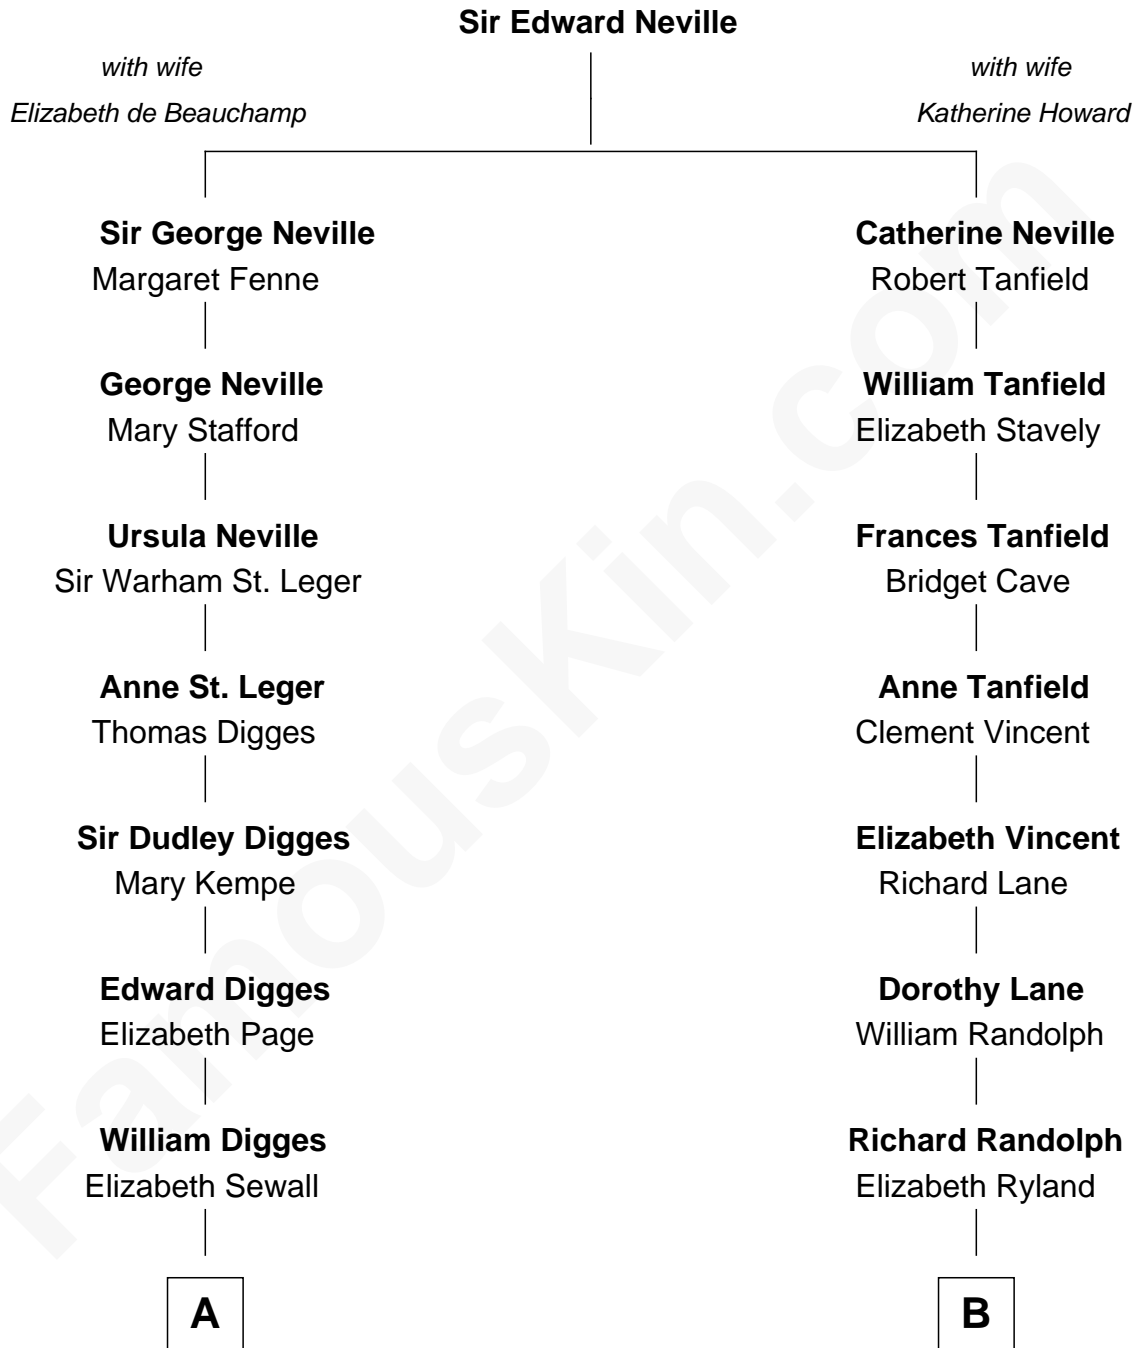

FamousKin.com

Relationship Chart of

John Carroll

Founder of Georgetown University

9th cousin 4 times removed of

Fitzhugh Lee

40th Governor of Virginia

A

Anne Digges
Henry Darnall

Eleanor Darnall
Daniel Carroll

John Carroll
Founder, Georgetown University

B

Col. William Randolph
Mary Isham

Elizabeth Randolph
Richard Bland

Mary Bland
Henry Lee

Col. Henry Lee
Lucy Grymes

Maj. Gen. Henry Lee
Anne Hill Carter

Sydney Smith Lee
Anna Maria Mason

Fitzhugh Lee
40th Governor of Virginia

FamousKin.com