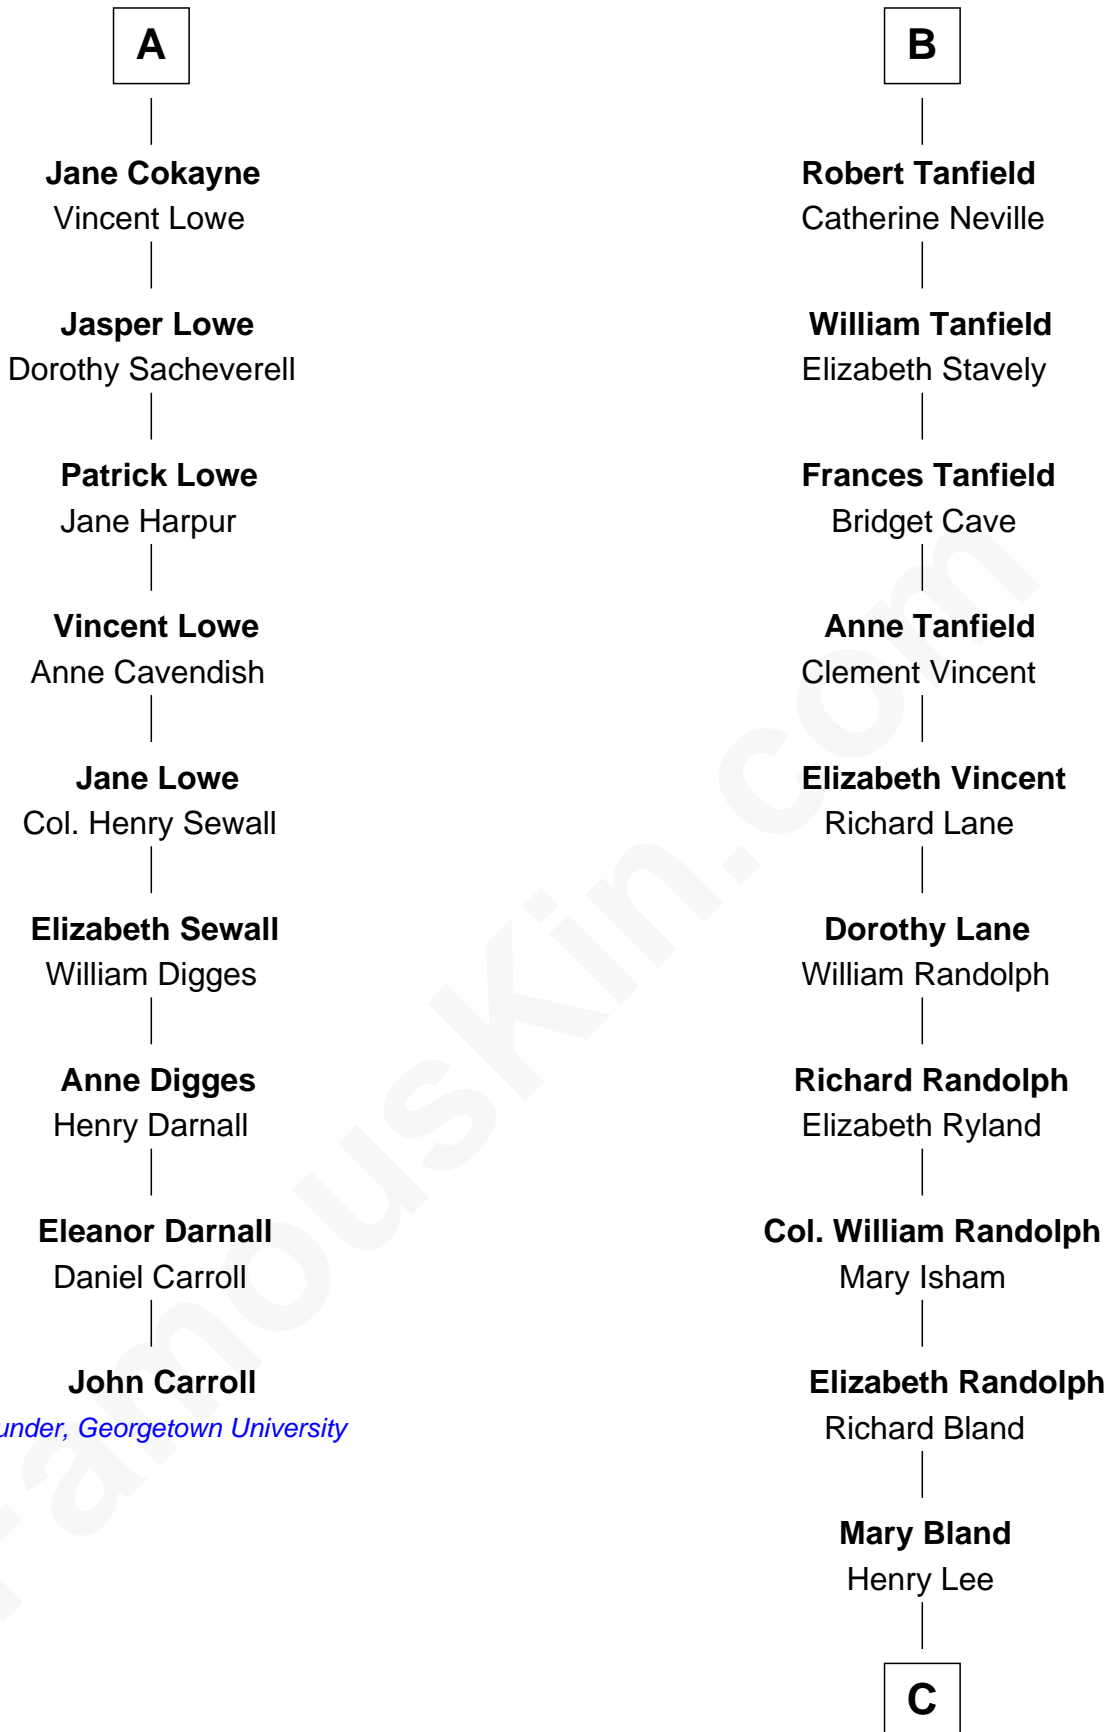

# FamousKin.com Relationship Chart of

**John Carroll**

*Founder of Georgetown University*

15th cousin 5 times removed of

**Fitzhugh Lee**

*40th Governor of Virginia*

**Sir Nicholas Audley**

Joan Martin

**C**

Col. Henry Lee

Lucy Grymes

Maj. Gen. Henry Lee

Anne Hill Carter

Sydney Smith Lee

Anna Maria Mason

Fitzhugh Lee