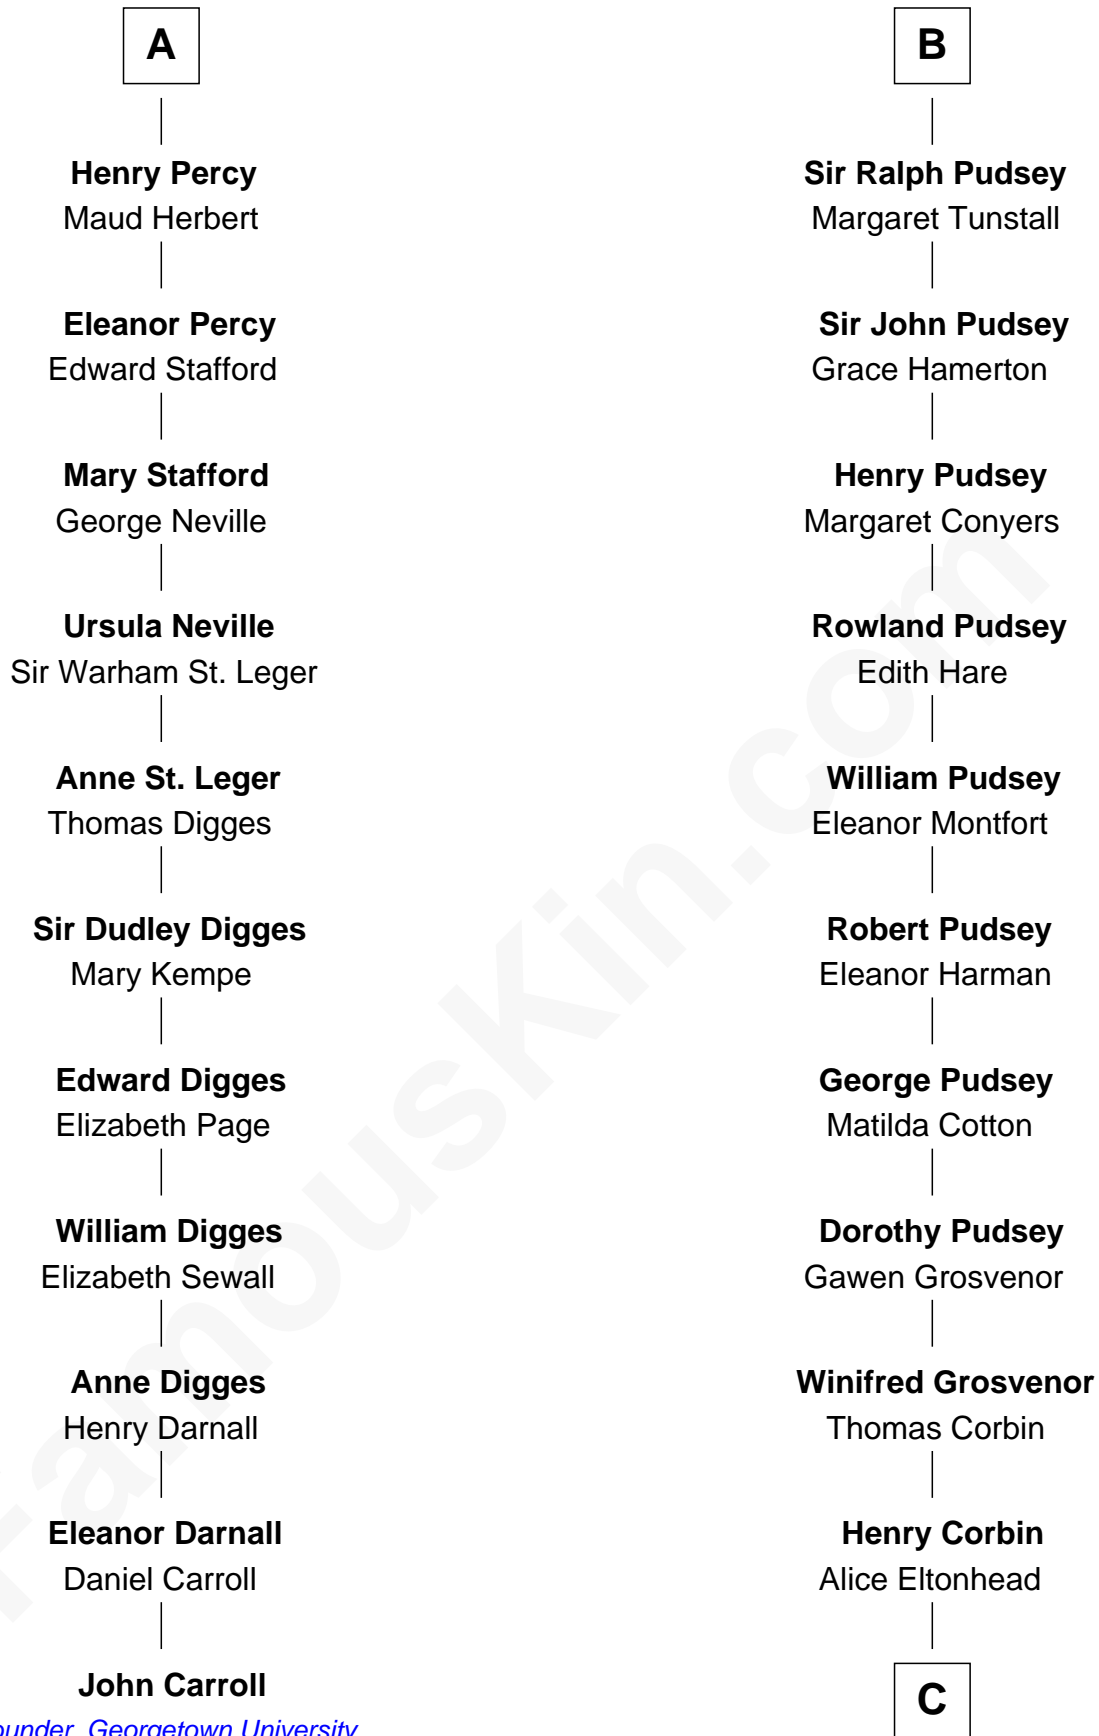

### John Carroll

*Founder of Georgetown University*

**17th cousin 3 times removed of**

### Thomas Sim Lee

*2nd and 7th Governor of Maryland*

**Sir Richard FitzRoy**

Rose de Dover

**C**

**Laetitia Corbin**

Richard Lee

**Philip Lee**