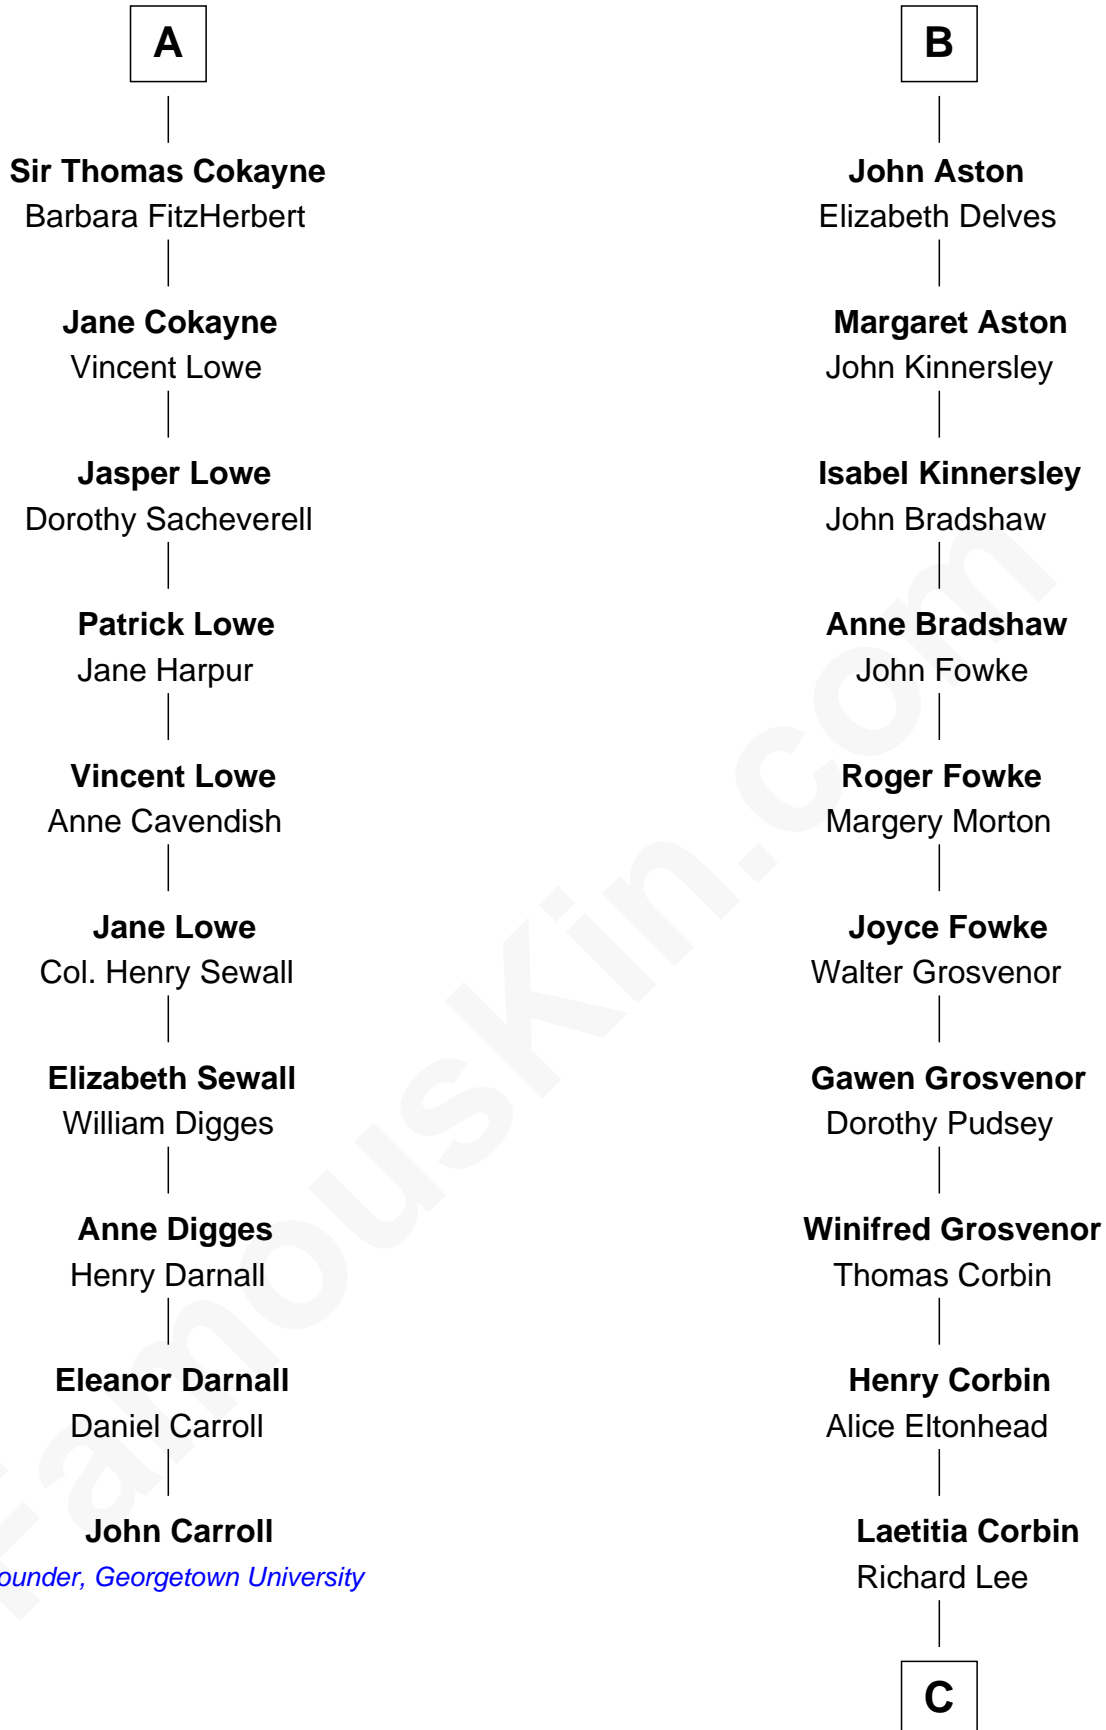

### John Carroll

*Founder of Georgetown University*

**16th cousin 3 times removed of**

### Thomas Sim Lee

*2nd and 7th Governor of Maryland*

**Sir Robert de Ros**

Isabel de Aubeney

**C**

**Philip Lee**  
Sarah Brooke

**Thomas Lee**  
Christiana Sim

**Thomas Sim Lee**  
*2nd and 7th Governor of Maryland*