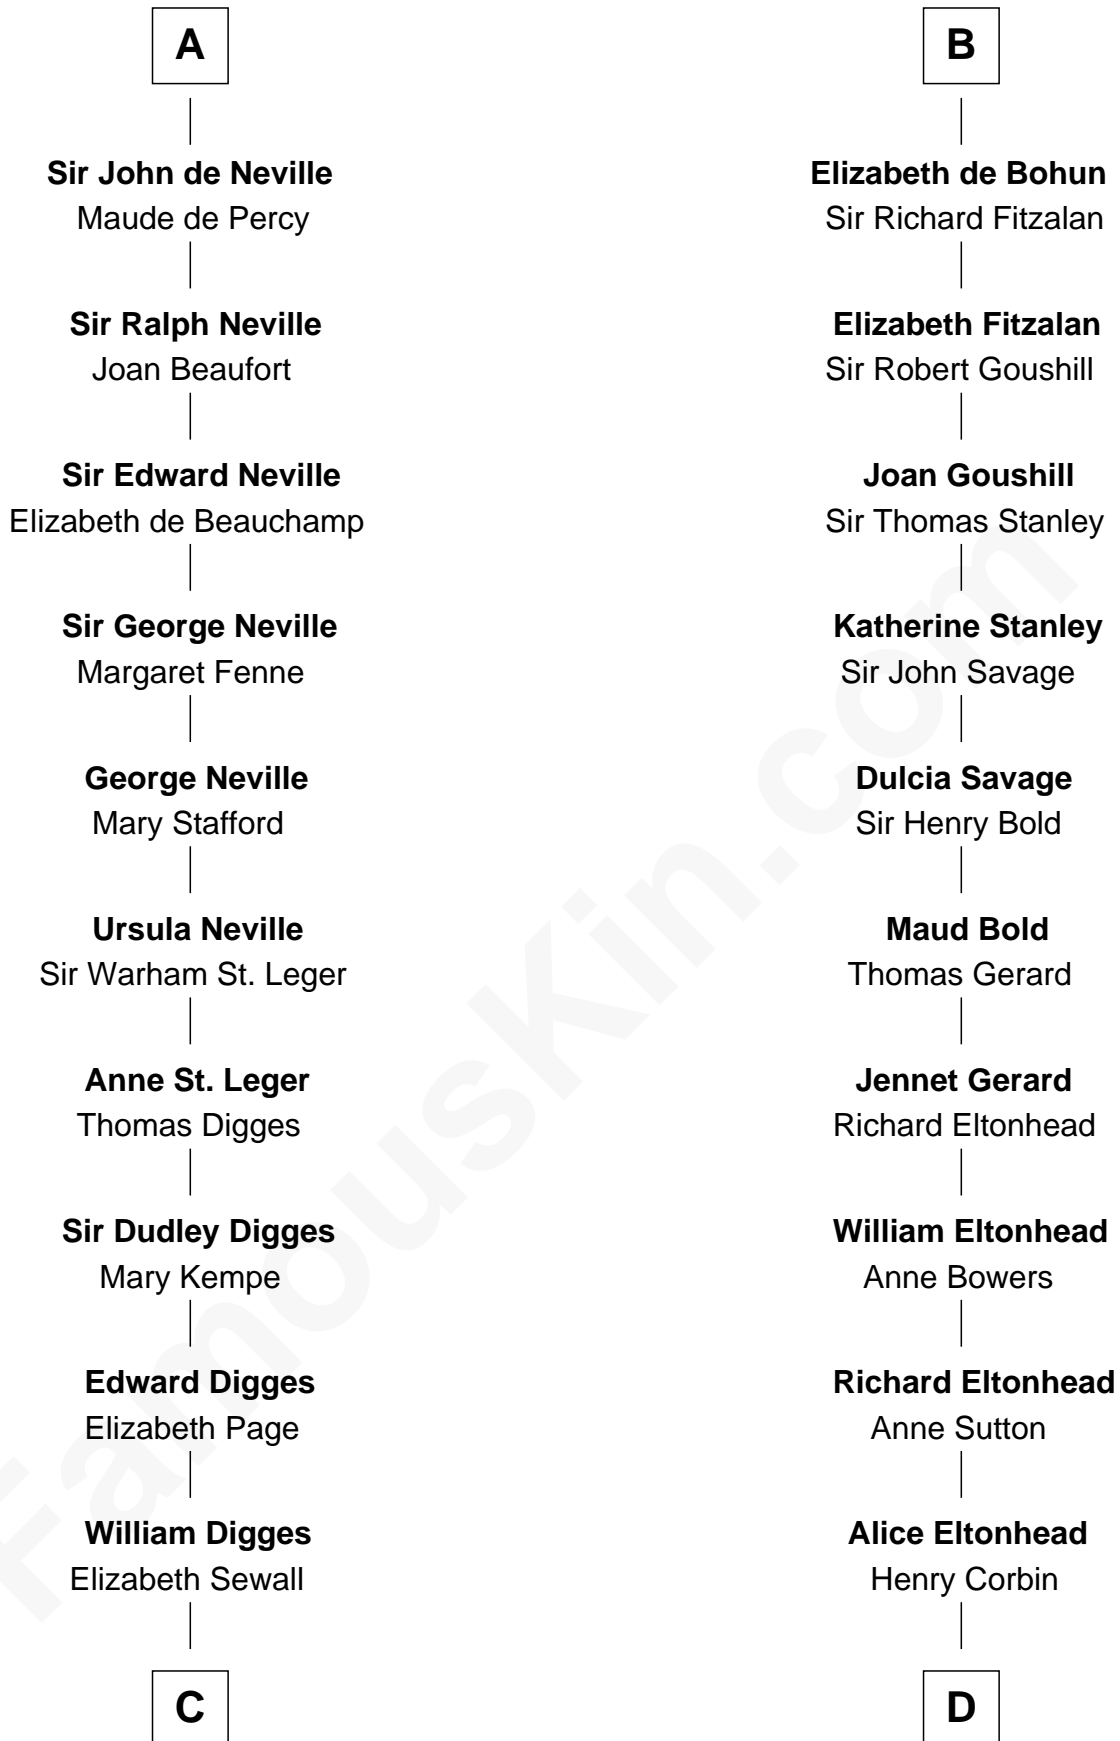

## Relationship Chart of

### John Carroll

*Founder of Georgetown University*

19th cousin 1 time removed of

### Thomas Sim Lee

*2nd and 7th Governor of Maryland*

**C**

**Anne Digges**

Henry Darnall

**Eleanor Darnall**

Daniel Carroll

**John Carroll**