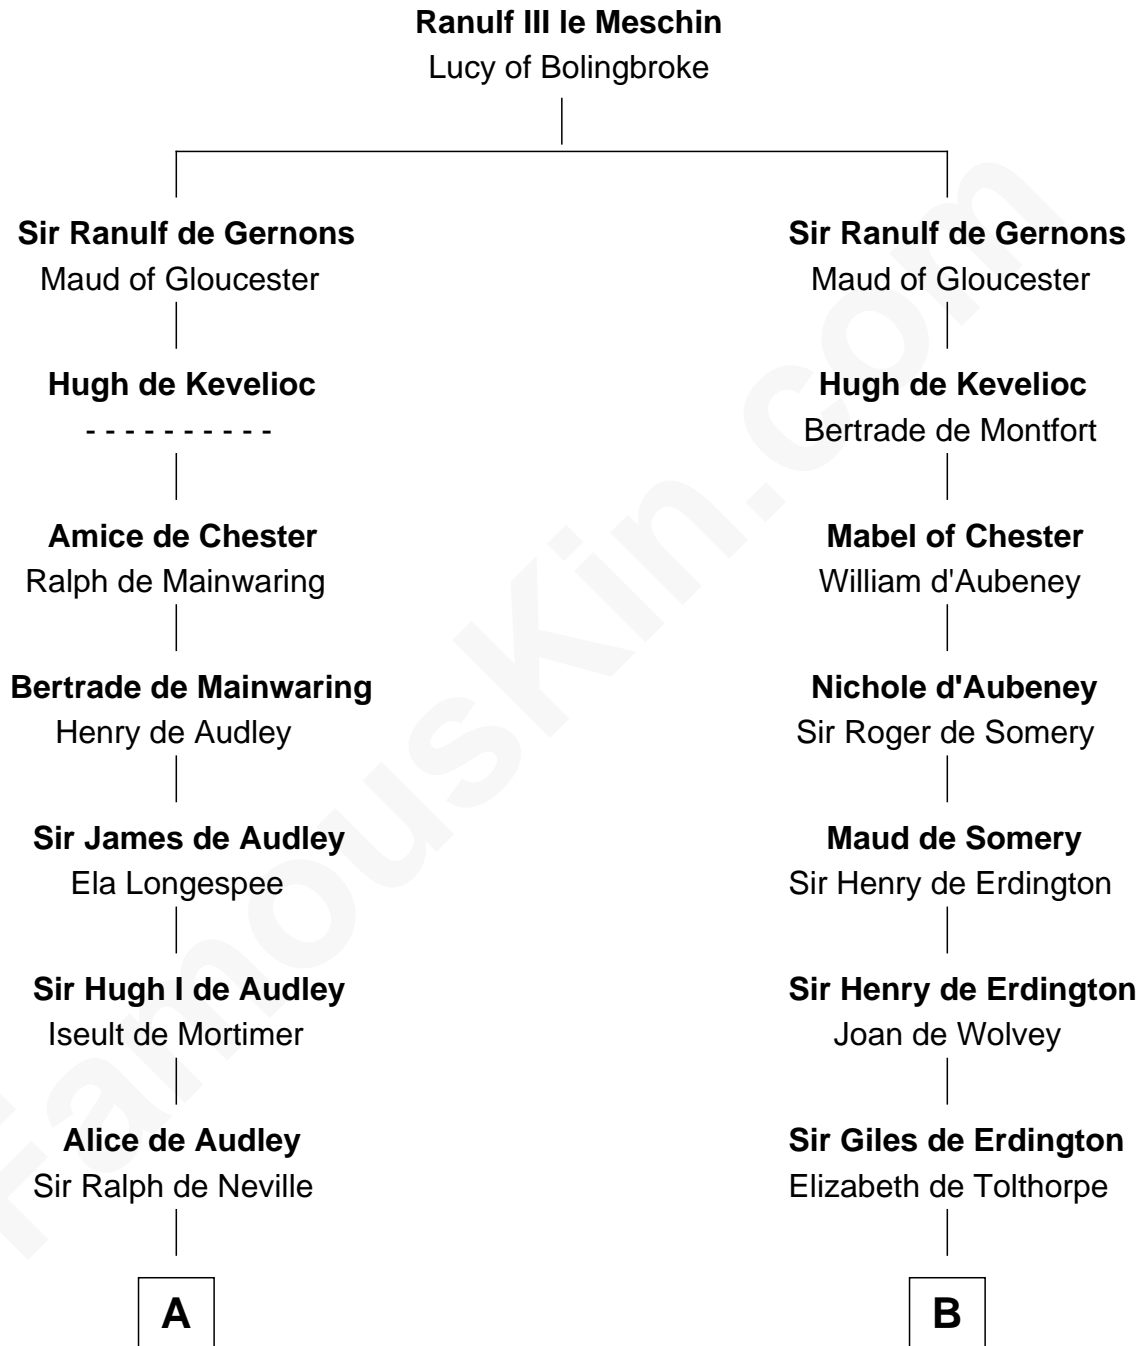

FamousKin.com

Relationship Chart of

John Carroll

Founder of Georgetown University

19th cousin 2 times removed of

Thomas Sim Lee

2nd and 7th Governor of Maryland

C

Anne Digges

Henry Darnall

Eleanor Darnall

Daniel Carroll

John Carroll

Founder, Georgetown University

D

Henry Corbin