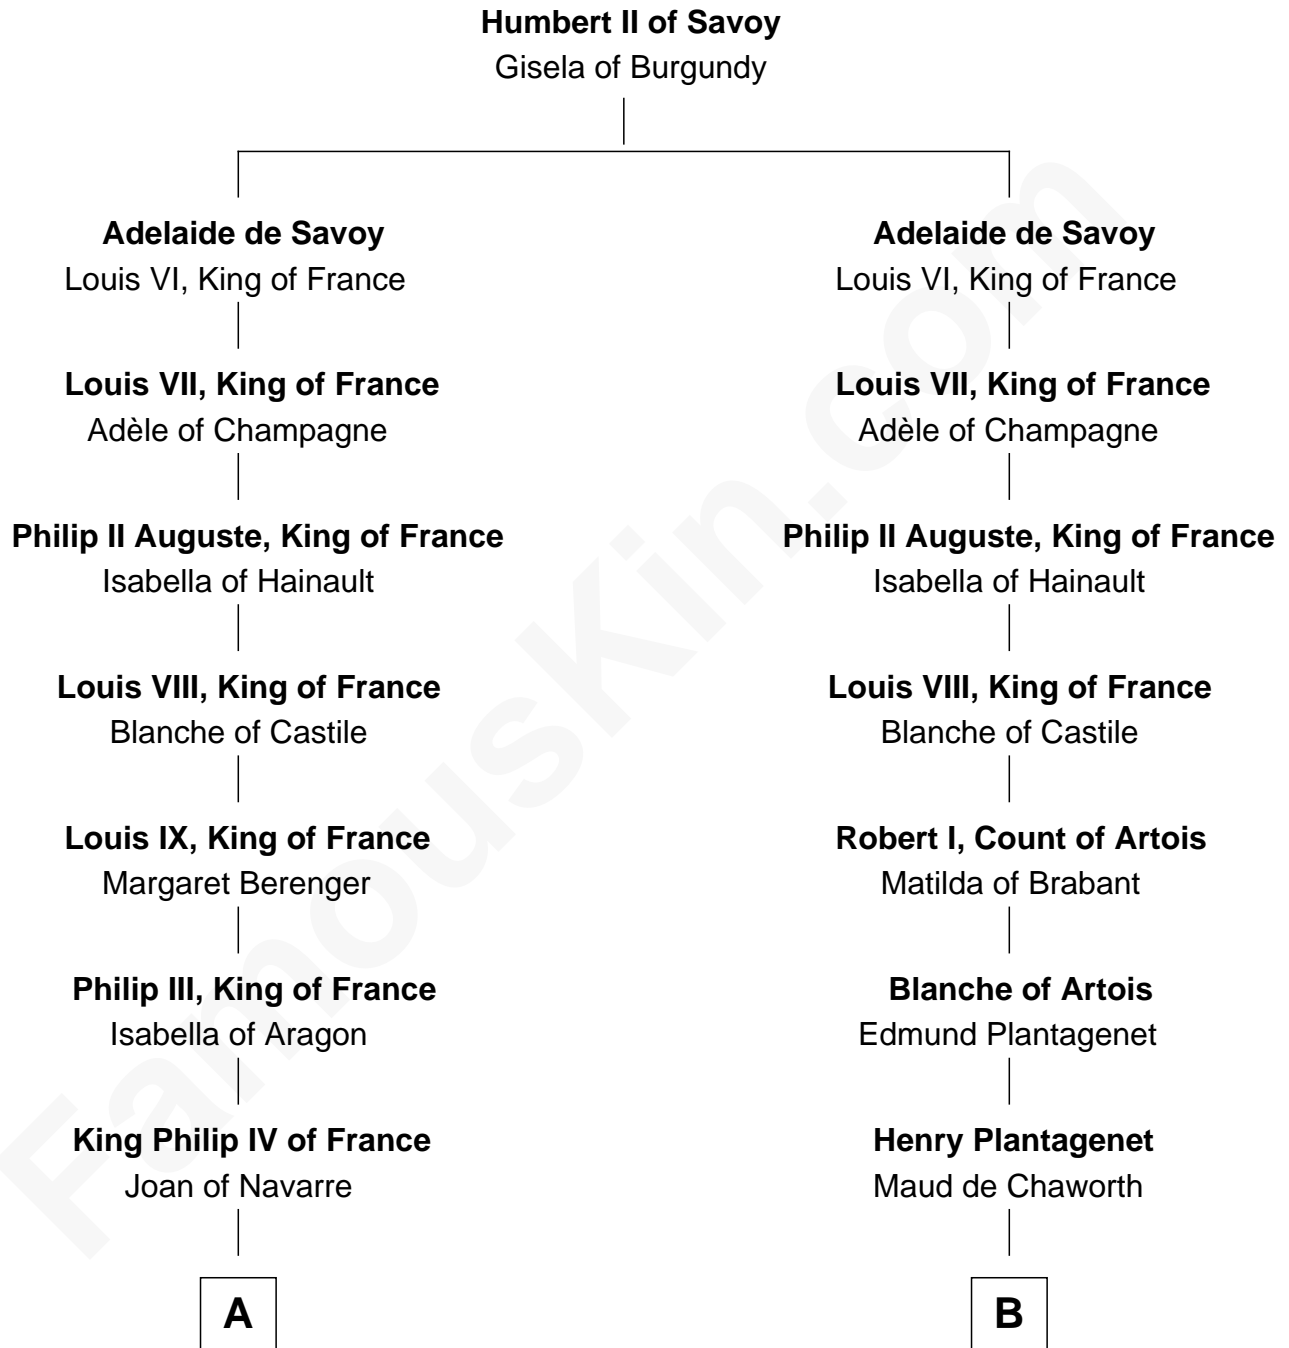

FamousKin.com

Relationship Chart of

John Carroll

Founder of Georgetown University

21st cousin of

Thomas Sim Lee

2nd and 7th Governor of Maryland

C

Edward Digges

Elizabeth Page

William Digges

Elizabeth Sewall

Anne Digges

Henry Darnall

Eleanor Darnall

Daniel Carroll