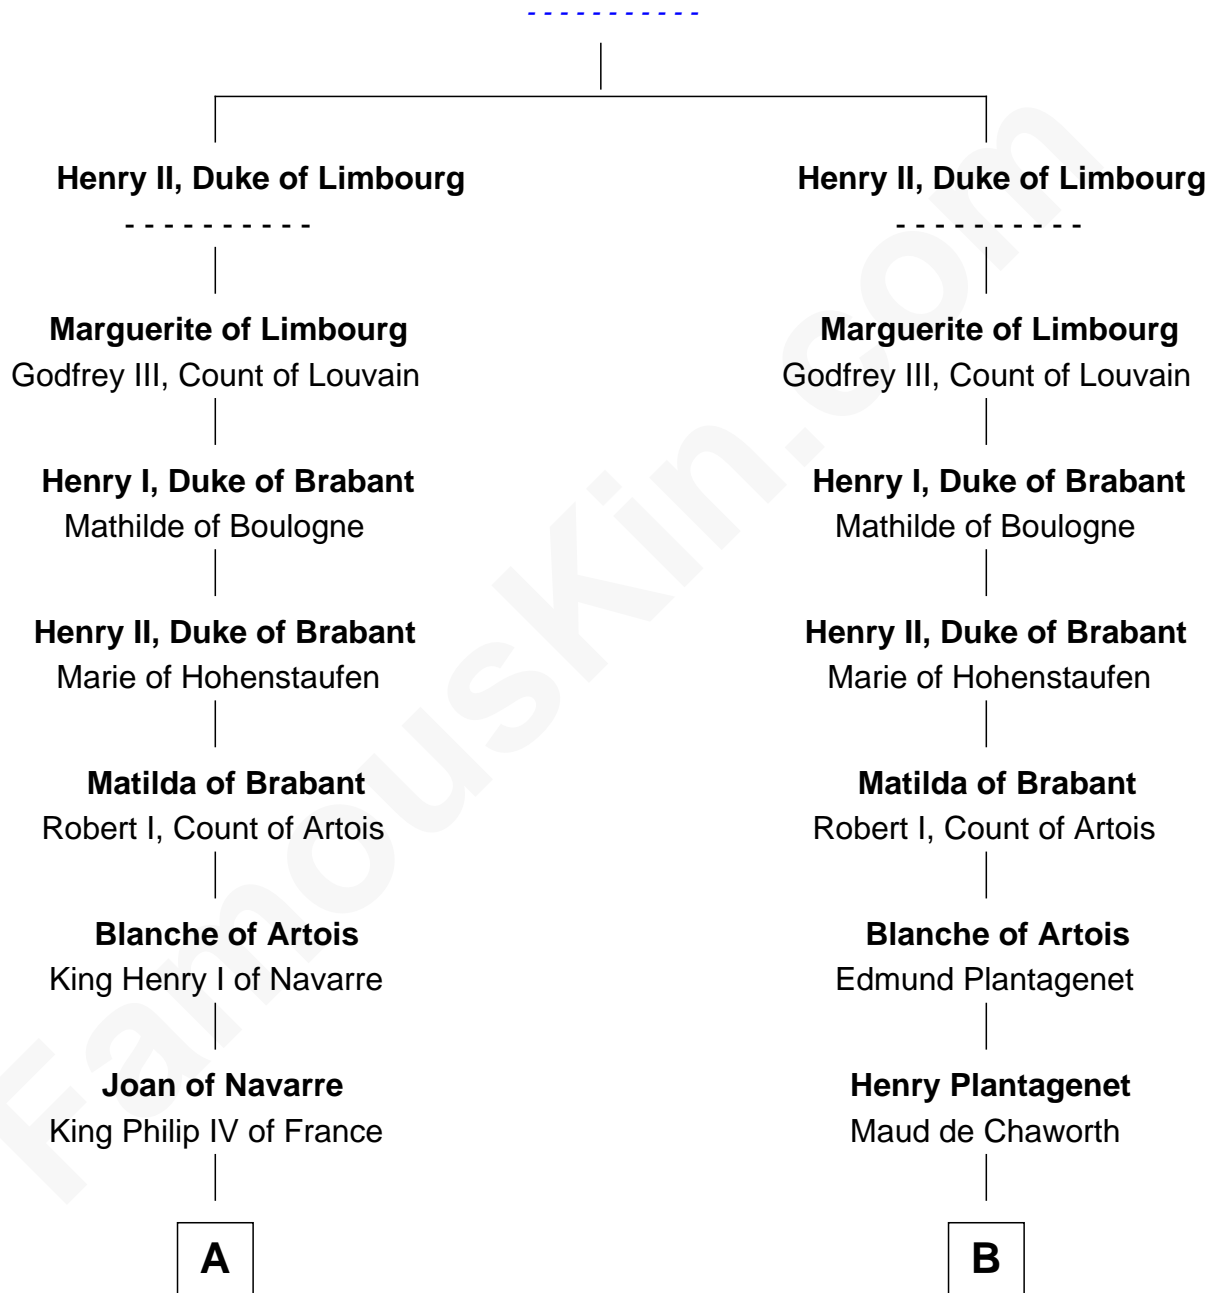

FamousKin.com Relationship Chart of

John Carroll

Founder of Georgetown University

21st cousin of

Thomas Sim Lee

2nd and 7th Governor of Maryland

Waleran, Duke of Lower Lorraine

C

Edward Digges

Elizabeth Page

William Digges

Elizabeth Sewall

Anne Digges

Henry Darnall

Eleanor Darnall

Daniel Carroll

John Carroll

Founder, Georgetown University

D

Alice Eltonhead

Henry Corbin

Laetitia Corbin

Richard Lee

Philip Lee