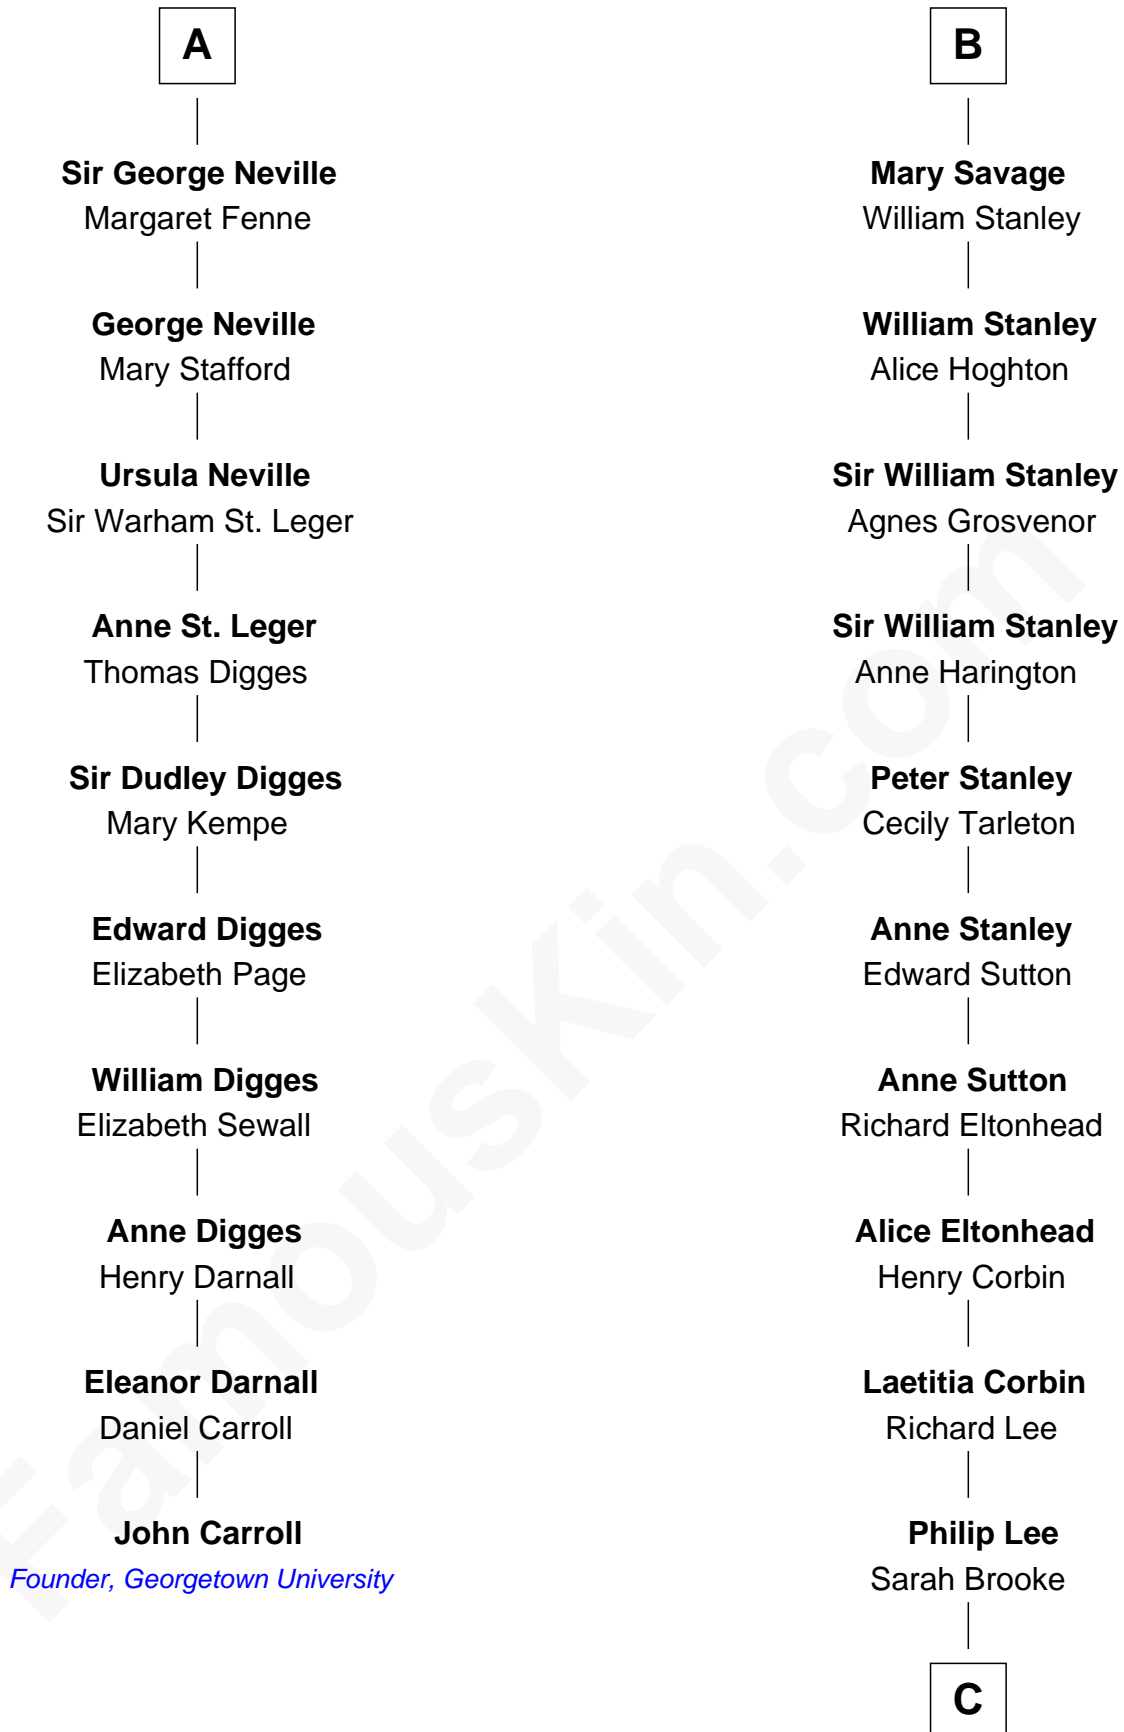

FamousKin.com

Relationship Chart of

John Carroll

Founder of Georgetown University

16th cousin 2 times removed of

Thomas Sim Lee

2nd and 7th Governor of Maryland

Sir William Longespee

Ela of Salisbury

C

Thomas Lee
Christiana Sim

Thomas Sim Lee

2nd and 7th Governor of Maryland

FamousKin.com