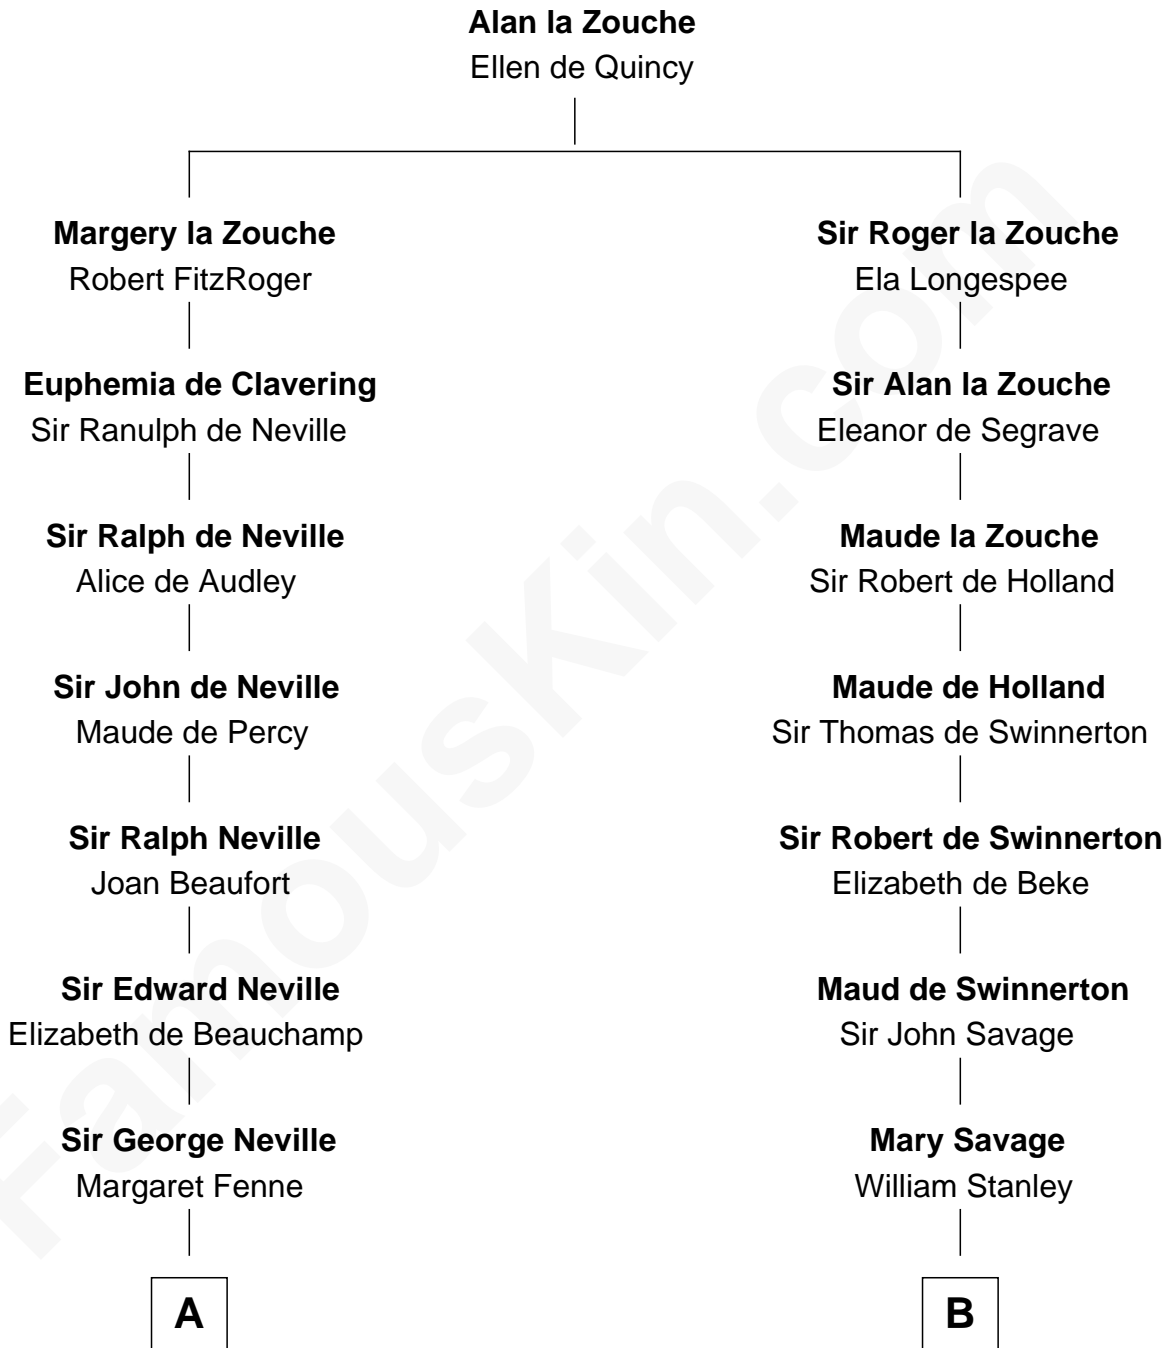

FamousKin.com

Relationship Chart of

John Carroll

Founder of Georgetown University

15th cousin 3 times removed of

Edward Lloyd V

13th Governor of Maryland

C

Elizabeth Tayloe
Col. Edward Lloyd

Edward Lloyd V
13th Governor of Maryland

FamousKin.com