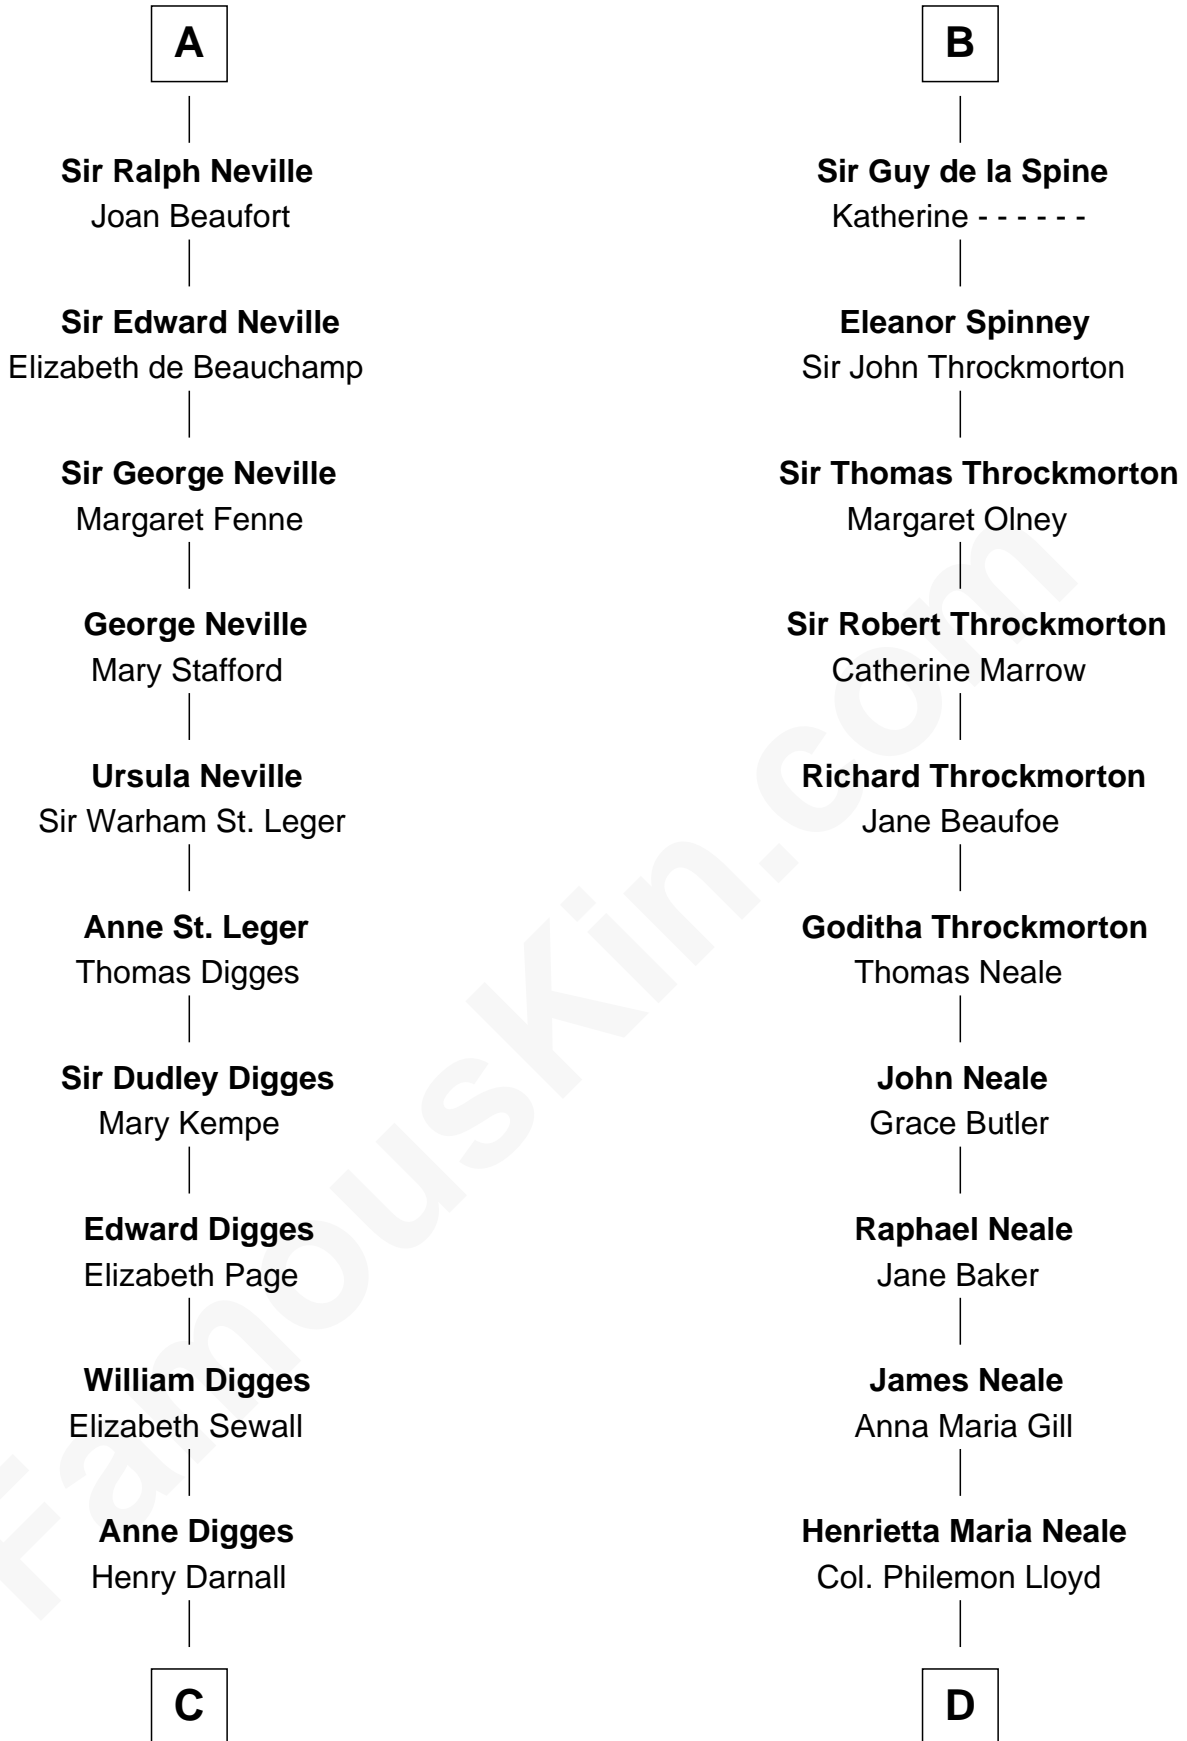

FamousKin.com

Relationship Chart of

John Carroll

Founder of Georgetown University

18th cousin 2 times removed of

Edward Lloyd V

13th Governor of Maryland

C

Eleanor Darnall

Daniel Carroll

John Carroll

Founder, Georgetown University

D

Edward Lloyd

Sarah Covington

Col. Edward Lloyd

Anne Rousby

Col. Edward Lloyd

Elizabeth Tayloe

Edward Lloyd V

13th Governor of Maryland

FamousKin.com