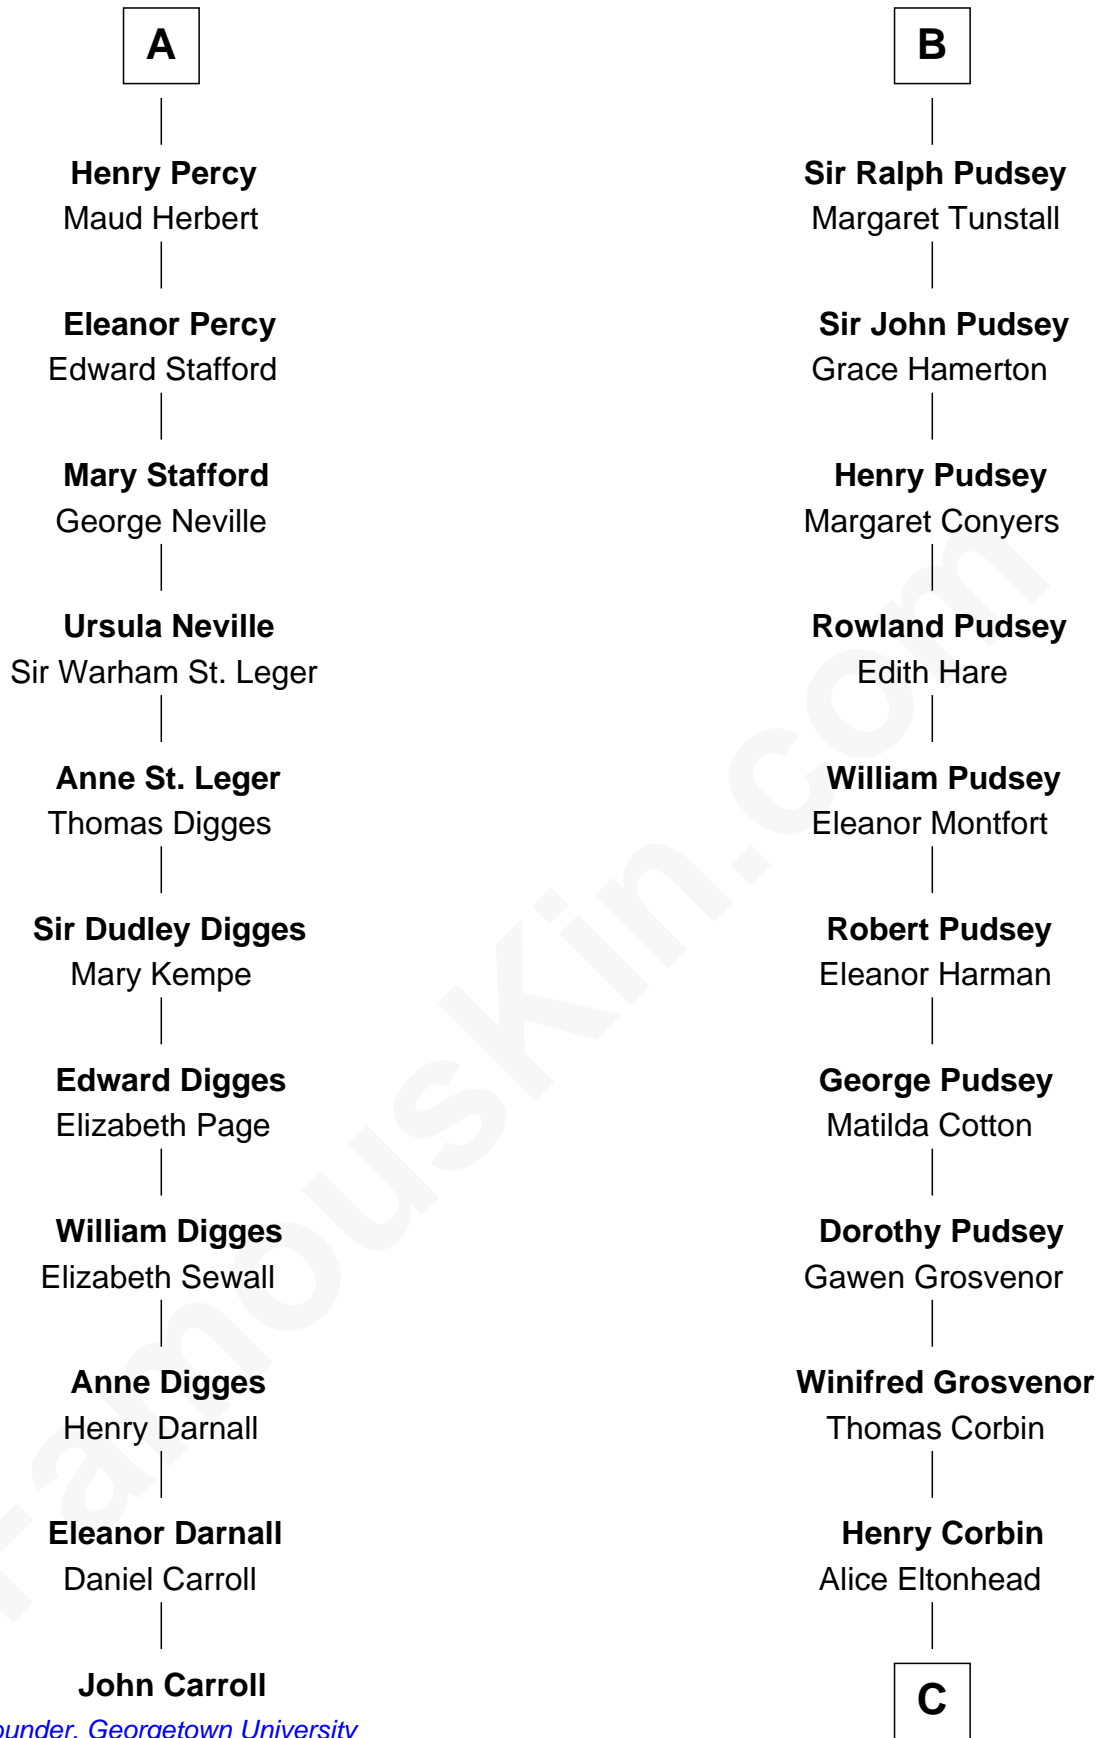

FamousKin.com

Relationship Chart of

John Carroll

Founder of Georgetown University

17th cousin 4 times removed of

Edward Lloyd V

13th Governor of Maryland

Sir Richard FitzRoy

Rose de Dover

C

—
Ann Corbin

Col. William Tayloe

—
John Tayloe

Elizabeth Gwynn

—
John Tayloe

Rebecca Plater

—
Elizabeth Tayloe

Col. Edward Lloyd

—
Edward Lloyd V

13th Governor of Maryland

FamousKin.com