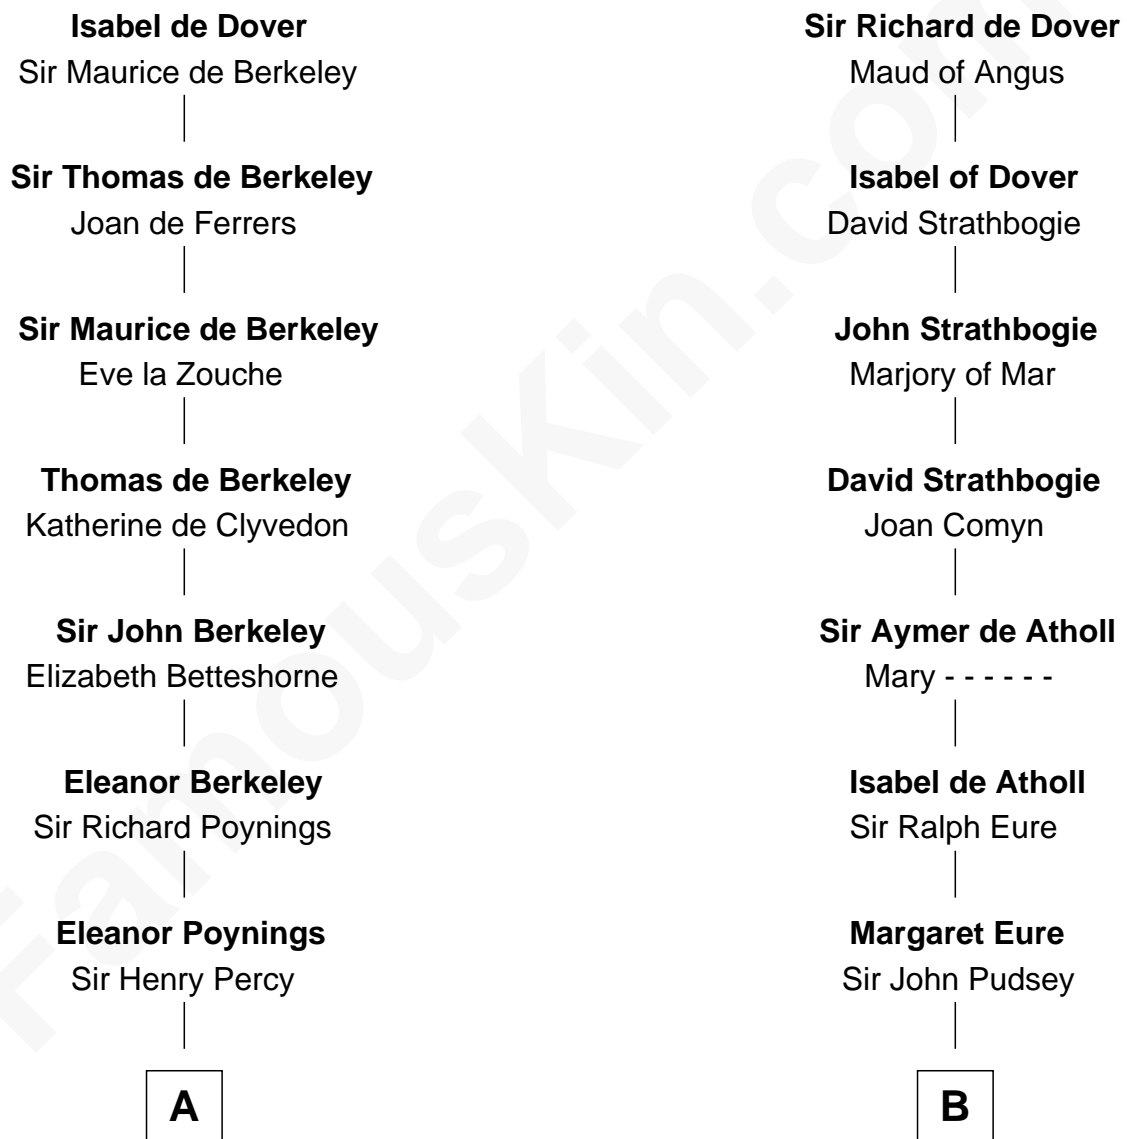

FamousKin.com

Relationship Chart of

John Carroll

Founder of Georgetown University

17th cousin 4 times removed of

Edward Lloyd V

13th Governor of Maryland

Sir Richard FitzRoy

Rose de Dover

C

—
Ann Corbin

Col. William Tayloe

—
John Tayloe

Elizabeth Gwynn

—
John Tayloe

Rebecca Plater

—
Elizabeth Tayloe

Col. Edward Lloyd

—
Edward Lloyd V

13th Governor of Maryland

FamousKin.com