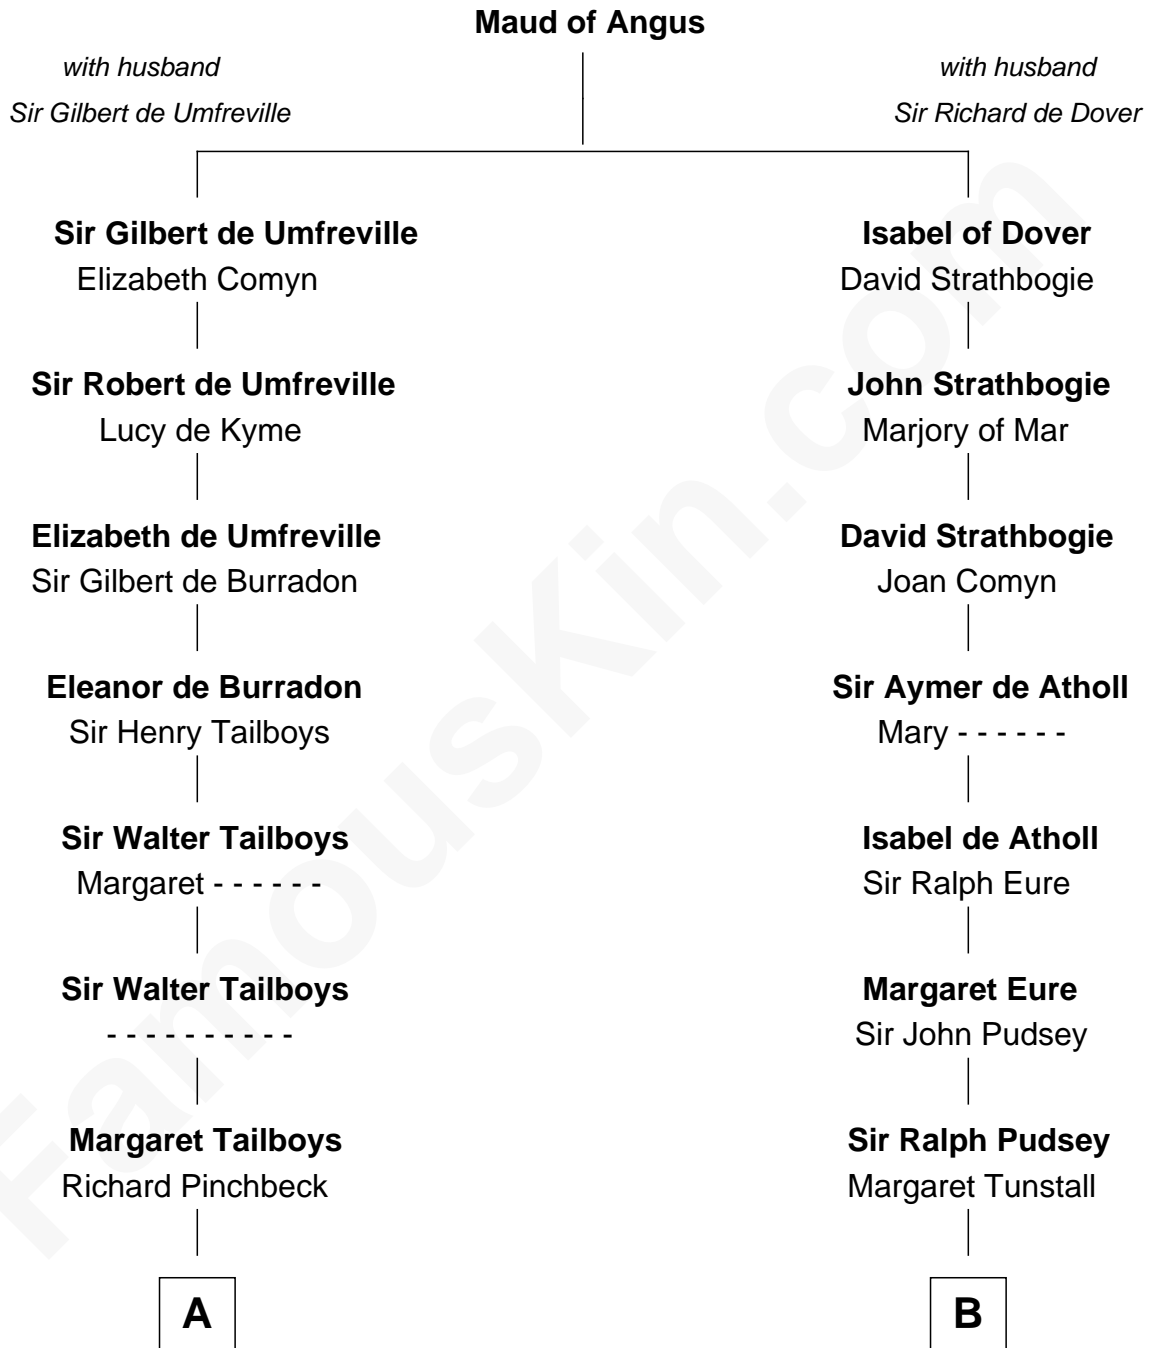

## Relationship Chart of

### John Carroll

Founder of Georgetown University

17th cousin 3 times removed of

### Edward Lloyd V

13th Governor of Maryland

C

**John Tayloe**  
Elizabeth Gwynn

**John Tayloe**  
Rebecca Plater

**Elizabeth Tayloe**  
Col. Edward Lloyd

**Edward Lloyd V**  
*13th Governor of Maryland*

FamousKin.com