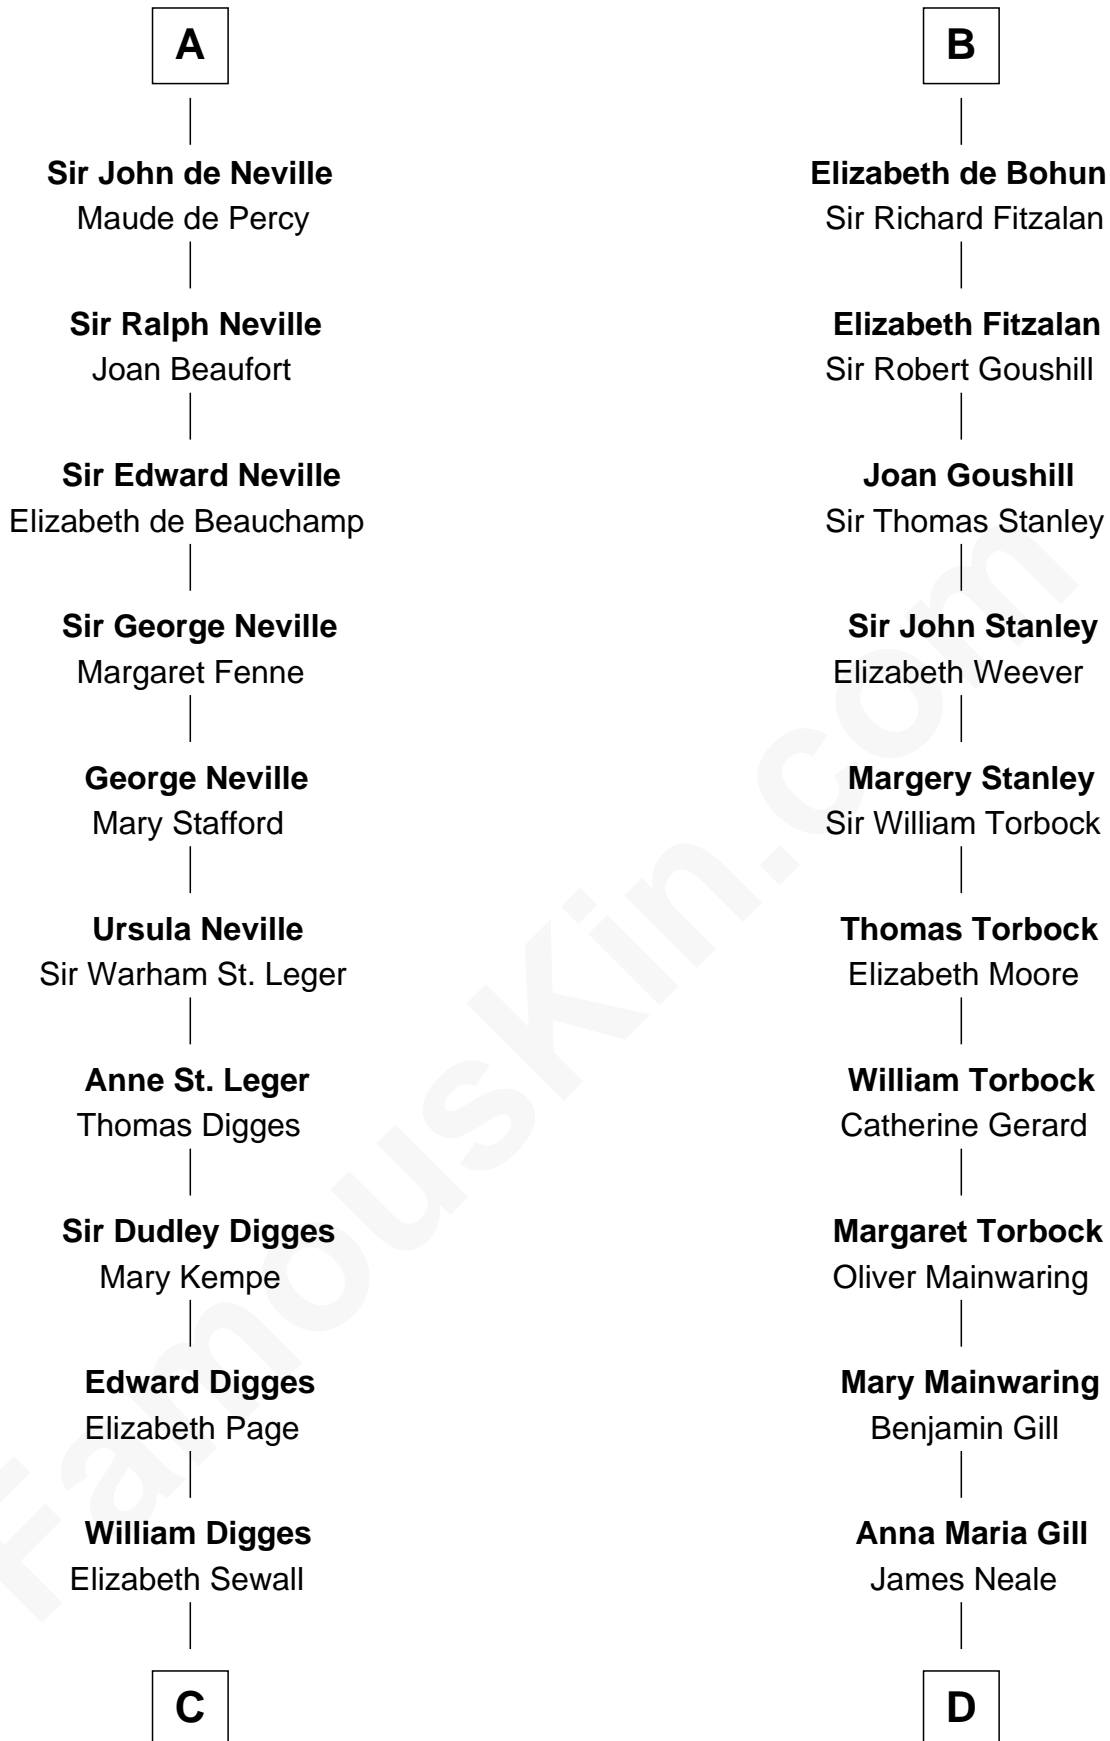

## Relationship Chart of

### John Carroll

Founder of Georgetown University

19th cousin 2 times removed of

### Edward Lloyd V

13th Governor of Maryland

**C**

**Anne Digges**  
Henry Darnall

**Eleanor Darnall**  
Daniel Carroll

**John Carroll**  
*Founder, Georgetown University*

**D**

**Henrietta Maria Neale**  
Col. Philemon Lloyd