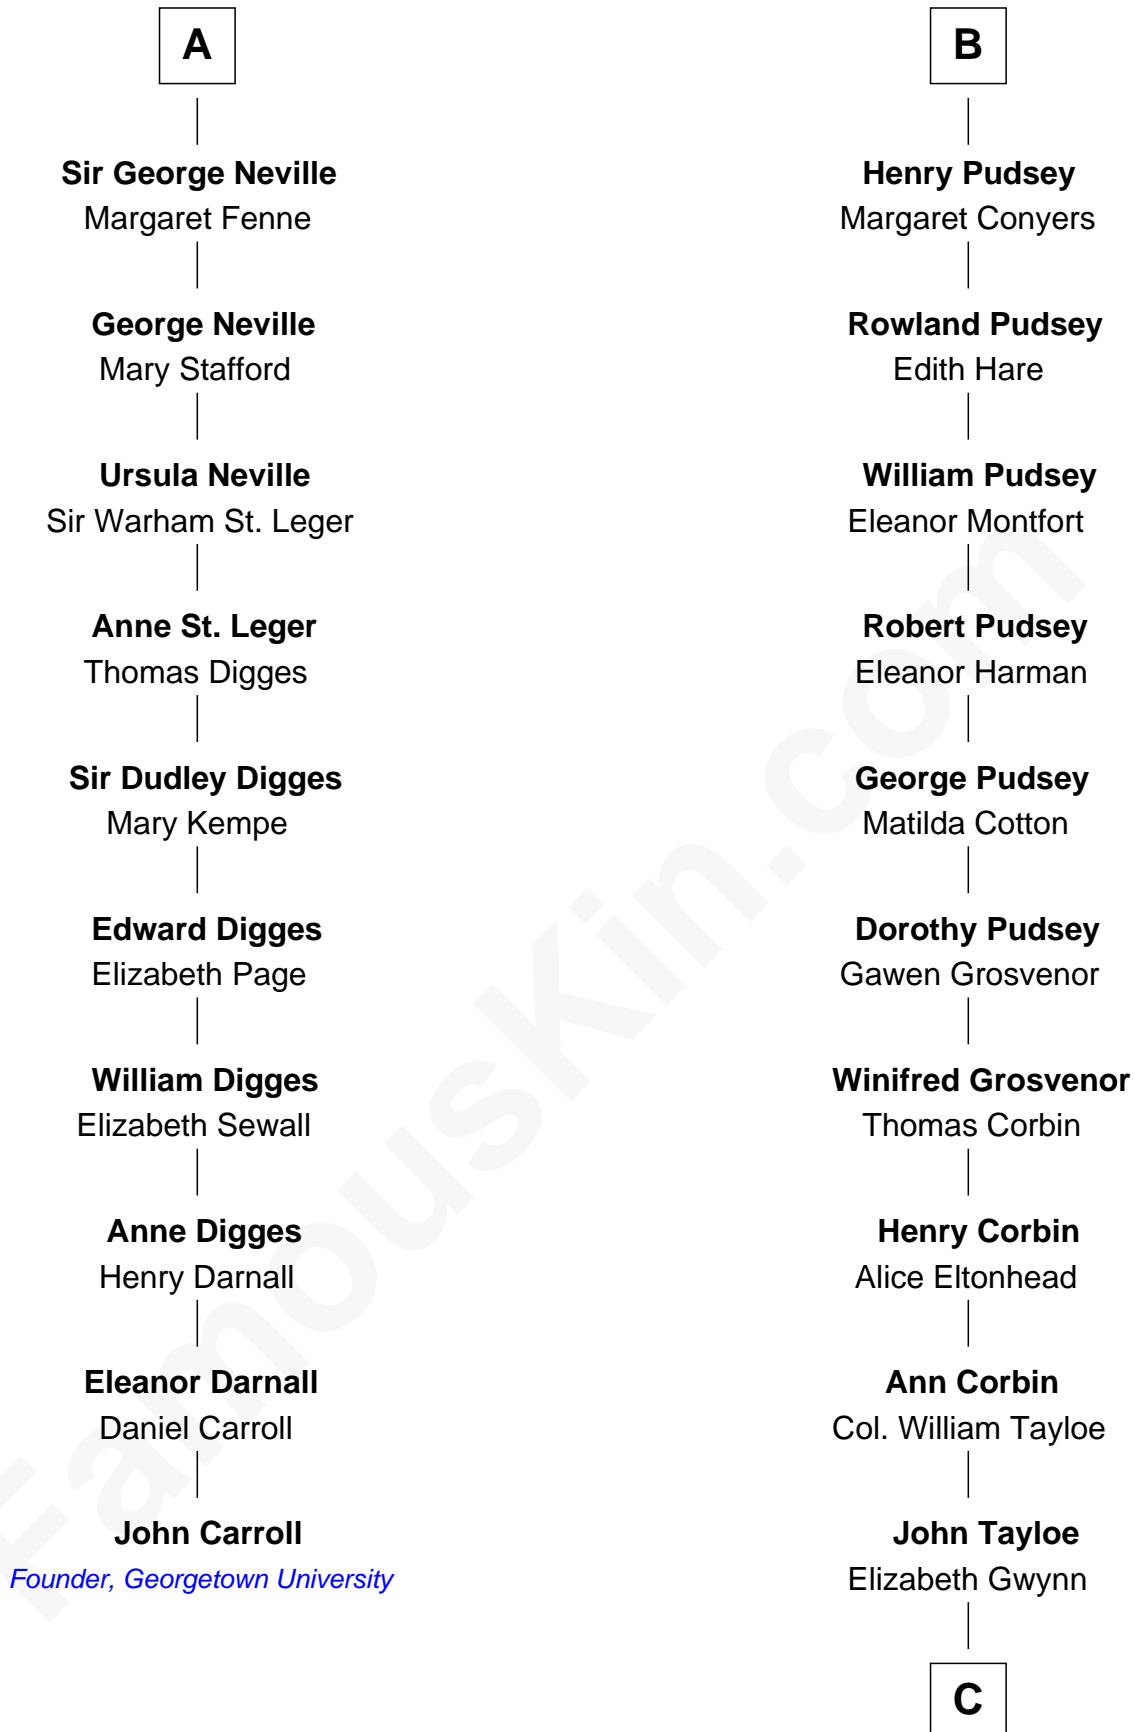

## Relationship Chart of

### John Carroll

*Founder of Georgetown University*

16th cousin 3 times removed of

### Edward Lloyd V

*13th Governor of Maryland*

**John Fitz Robert**

Ada de Baliol

**C**

**John Tayloe**

Rebecca Plater

**Elizabeth Tayloe**