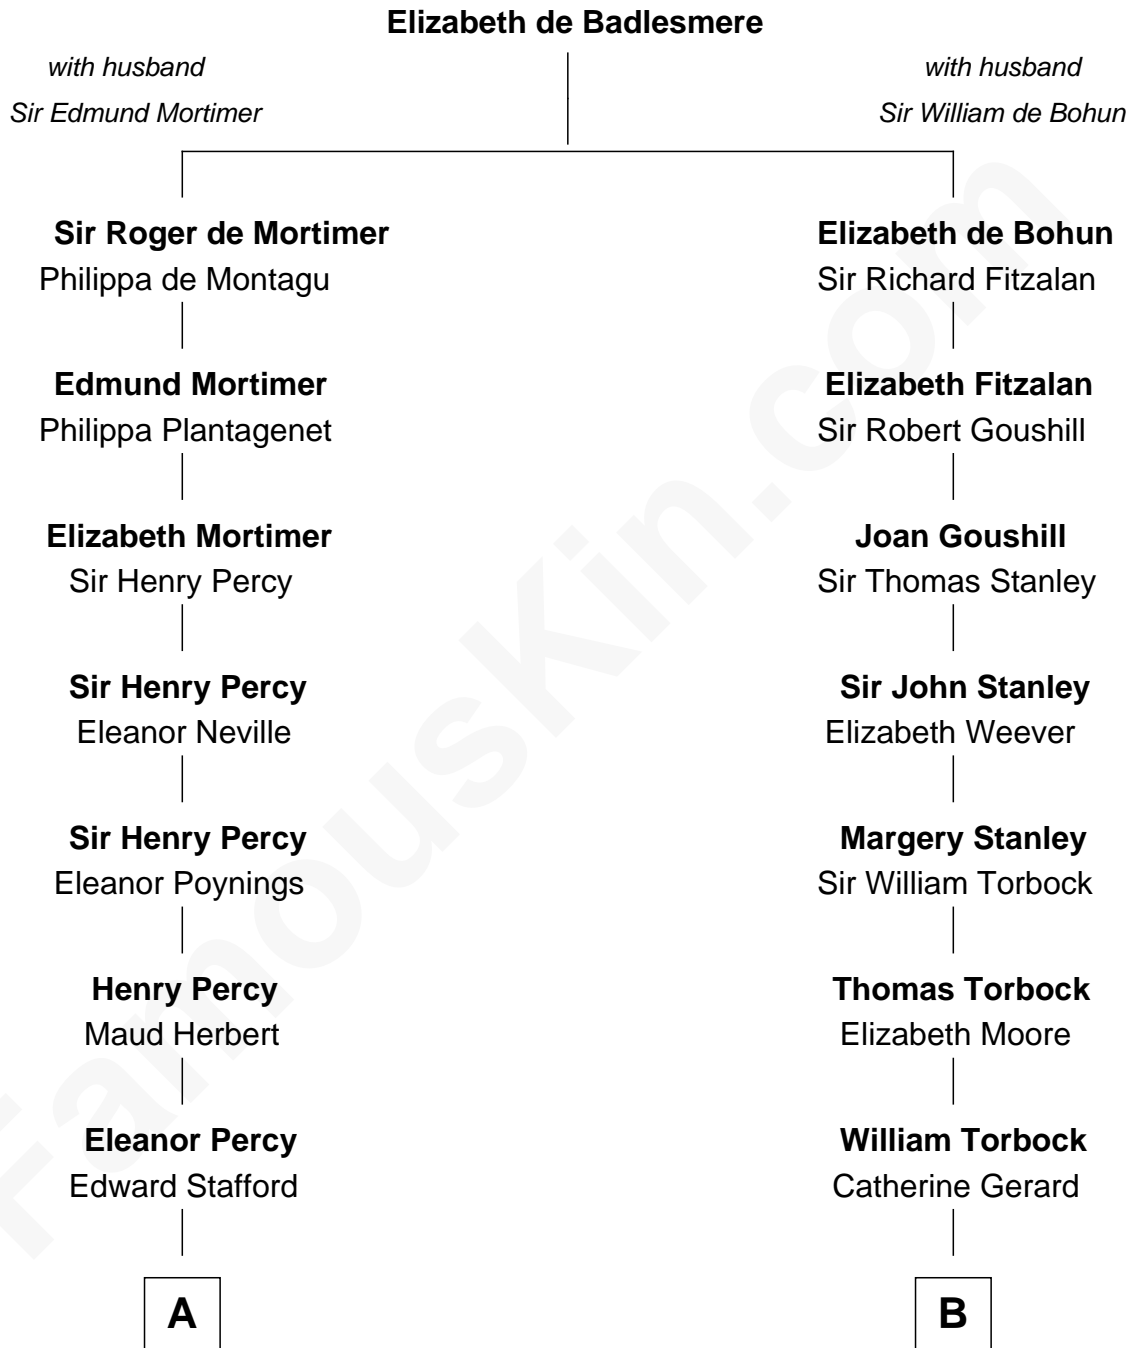

FamousKin.com

Relationship Chart of

John Carroll

Founder of Georgetown University

15th cousin 1 time removed of

Henry Lloyd

40th Governor of Maryland

A

Eleanor Darnall
Daniel Carroll

John Carroll

Founder, Georgetown University

B

Margaret Torbock
Oliver Mainwaring

Mary Mainwaring
Benjamin Gill

Anna Maria Gill
James Neale

Henrietta Maria Neale
Col. Philemon Lloyd