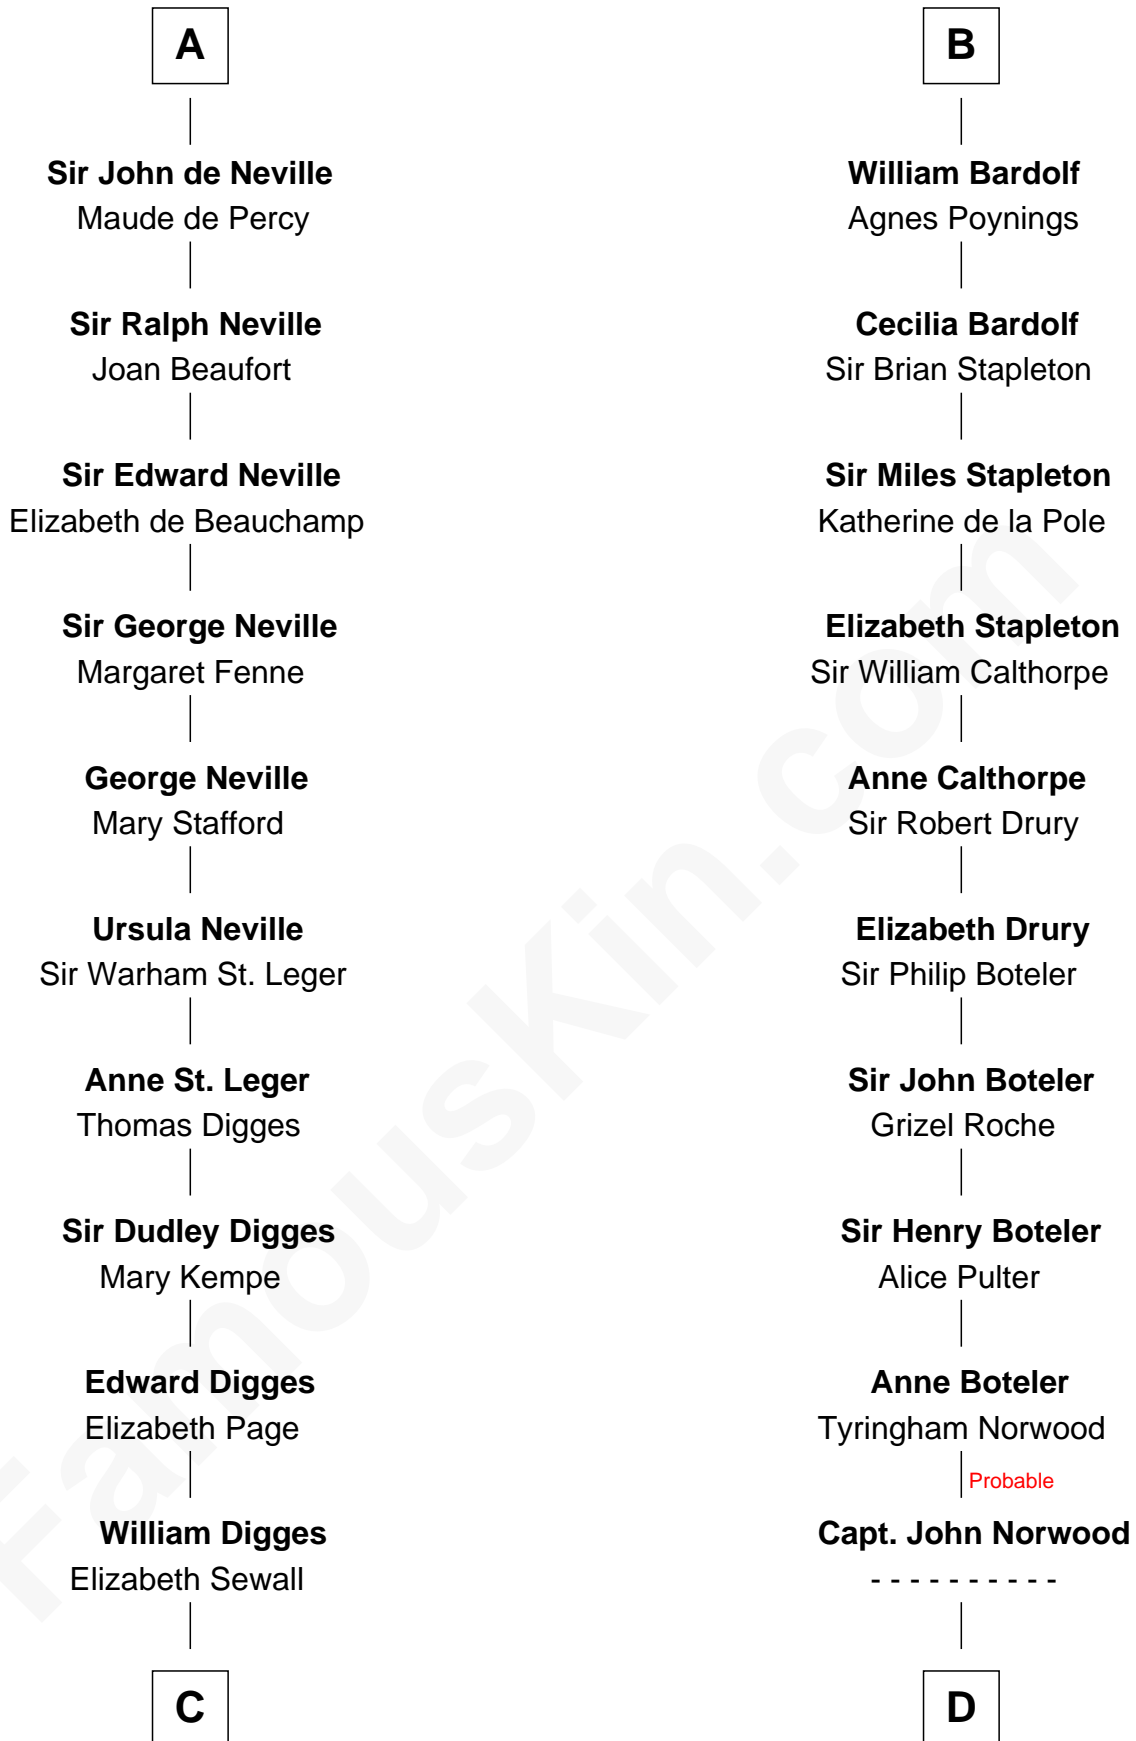

FamousKin.com

Relationship Chart of

John Carroll

Founder of Georgetown University

19th cousin 2 times removed of

Charles Carnan Ridgely

15th Governor of Maryland

Walter of Salisbury

C

Anne Digges
Henry Darnall

Eleanor Darnall
Daniel Carroll

John Carroll
Founder, Georgetown University

D

Susannah Norwood
John Howard

John Howard
Mary Warfield

Rachel Howard
Col. Charles Ridgely

Achsah Ridgely
Charles R. Carnan

Charles Carnan Ridgely
15th Governor of Maryland