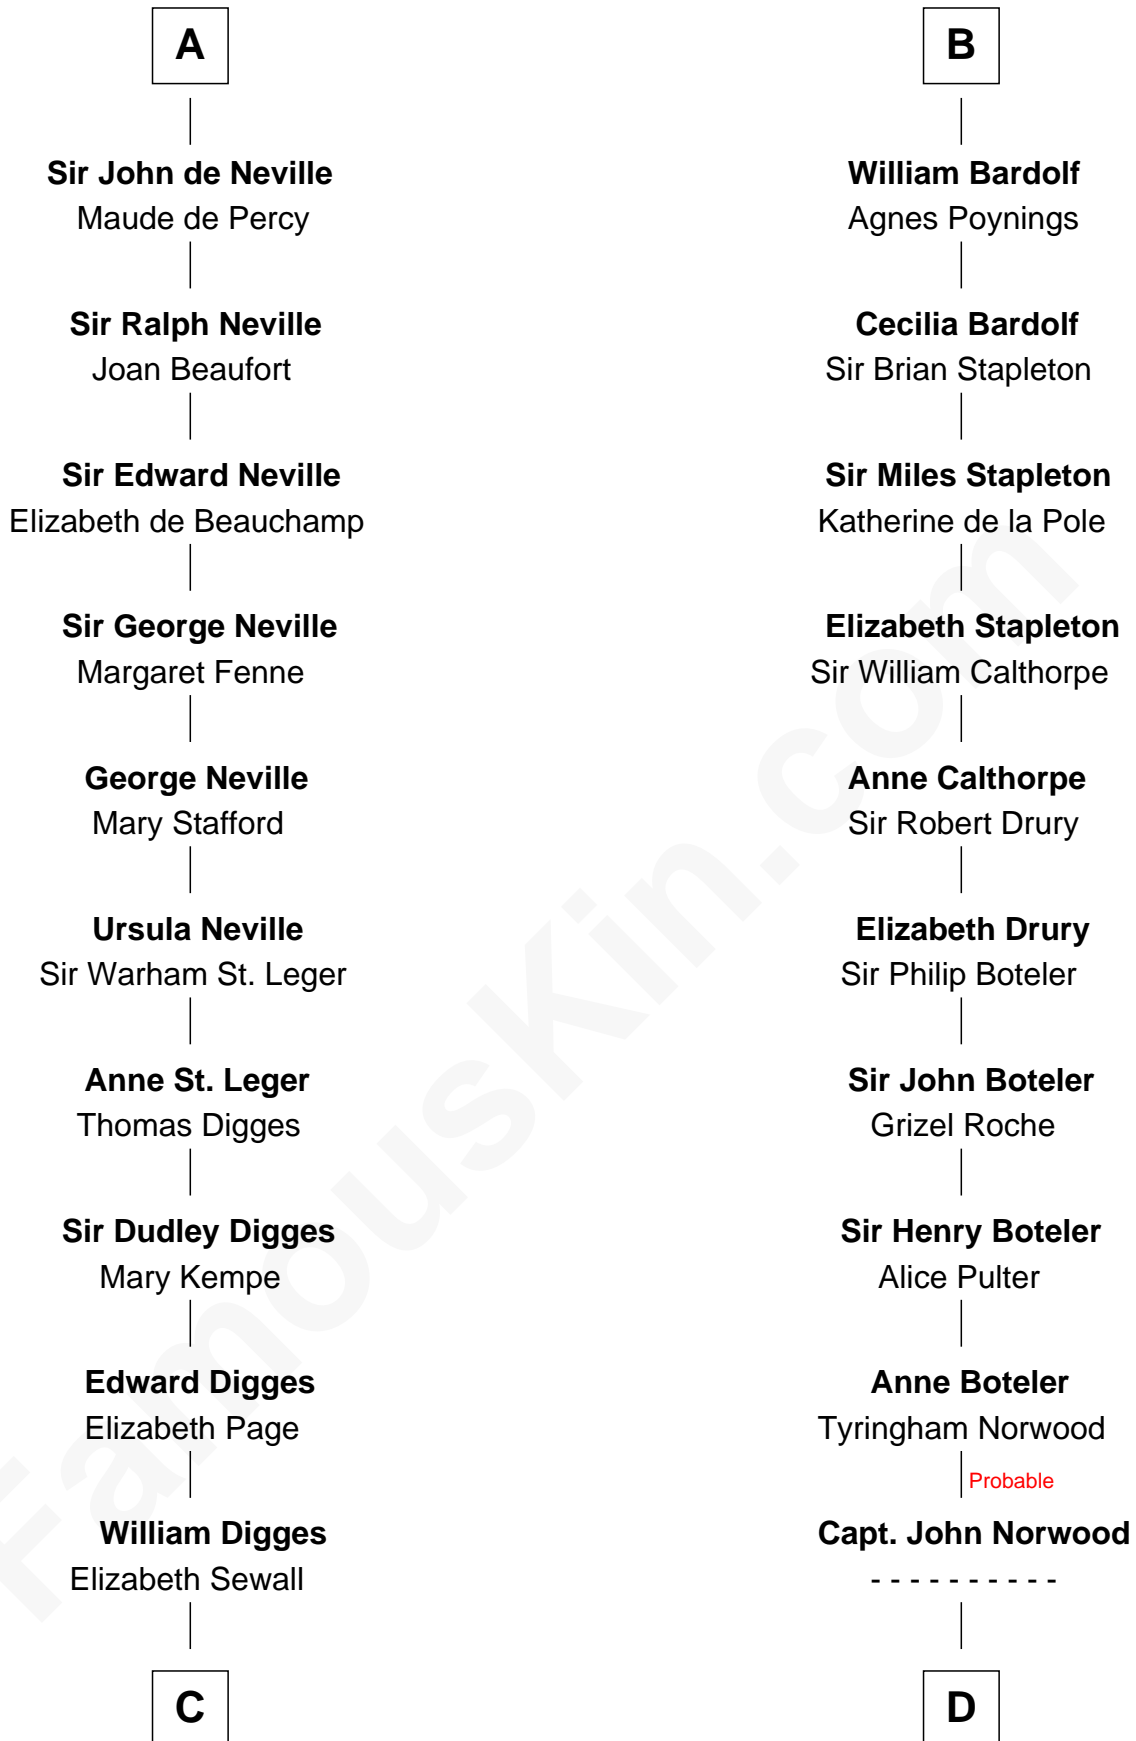

FamousKin.com

Relationship Chart of

John Carroll

Founder of Georgetown University

19th cousin 2 times removed of

Charles Carnan Ridgely

15th Governor of Maryland

Dermot MacMurrough

Mor O'Toole

C

Anne Digges
Henry Darnall

Eleanor Darnall
Daniel Carroll

John Carroll
Founder, Georgetown University

D

Susannah Norwood
John Howard

John Howard
Mary Warfield

Rachel Howard
Col. Charles Ridgely

Achsah Ridgely
Charles R. Carnan

Charles Carnan Ridgely
15th Governor of Maryland