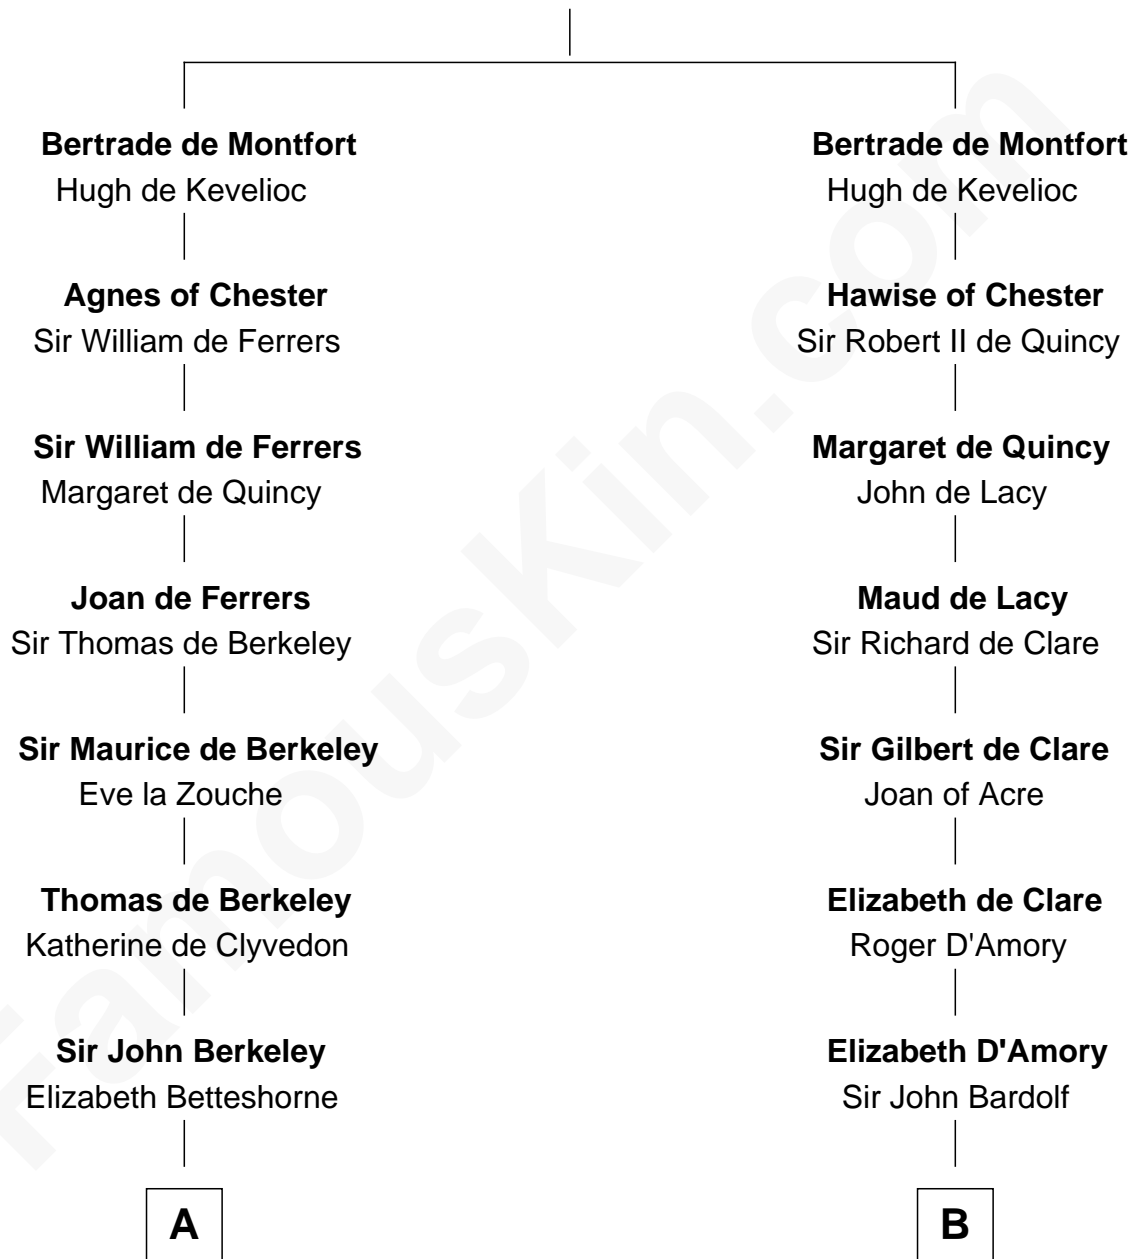

FamousKin.com

Relationship Chart of

John Carroll

Founder of Georgetown University

19th cousin 2 times removed of

Charles Carnan Ridgely

15th Governor of Maryland

Simon III de Montfort

Maud - - - - -

C

Anne Digges
Henry Darnall

Eleanor Darnall
Daniel Carroll

John Carroll
Founder, Georgetown University

D

Susannah Norwood
John Howard

John Howard
Mary Warfield

Rachel Howard
Col. Charles Ridgely

Achsah Ridgely
Charles R. Carnan

Charles Carnan Ridgely
15th Governor of Maryland