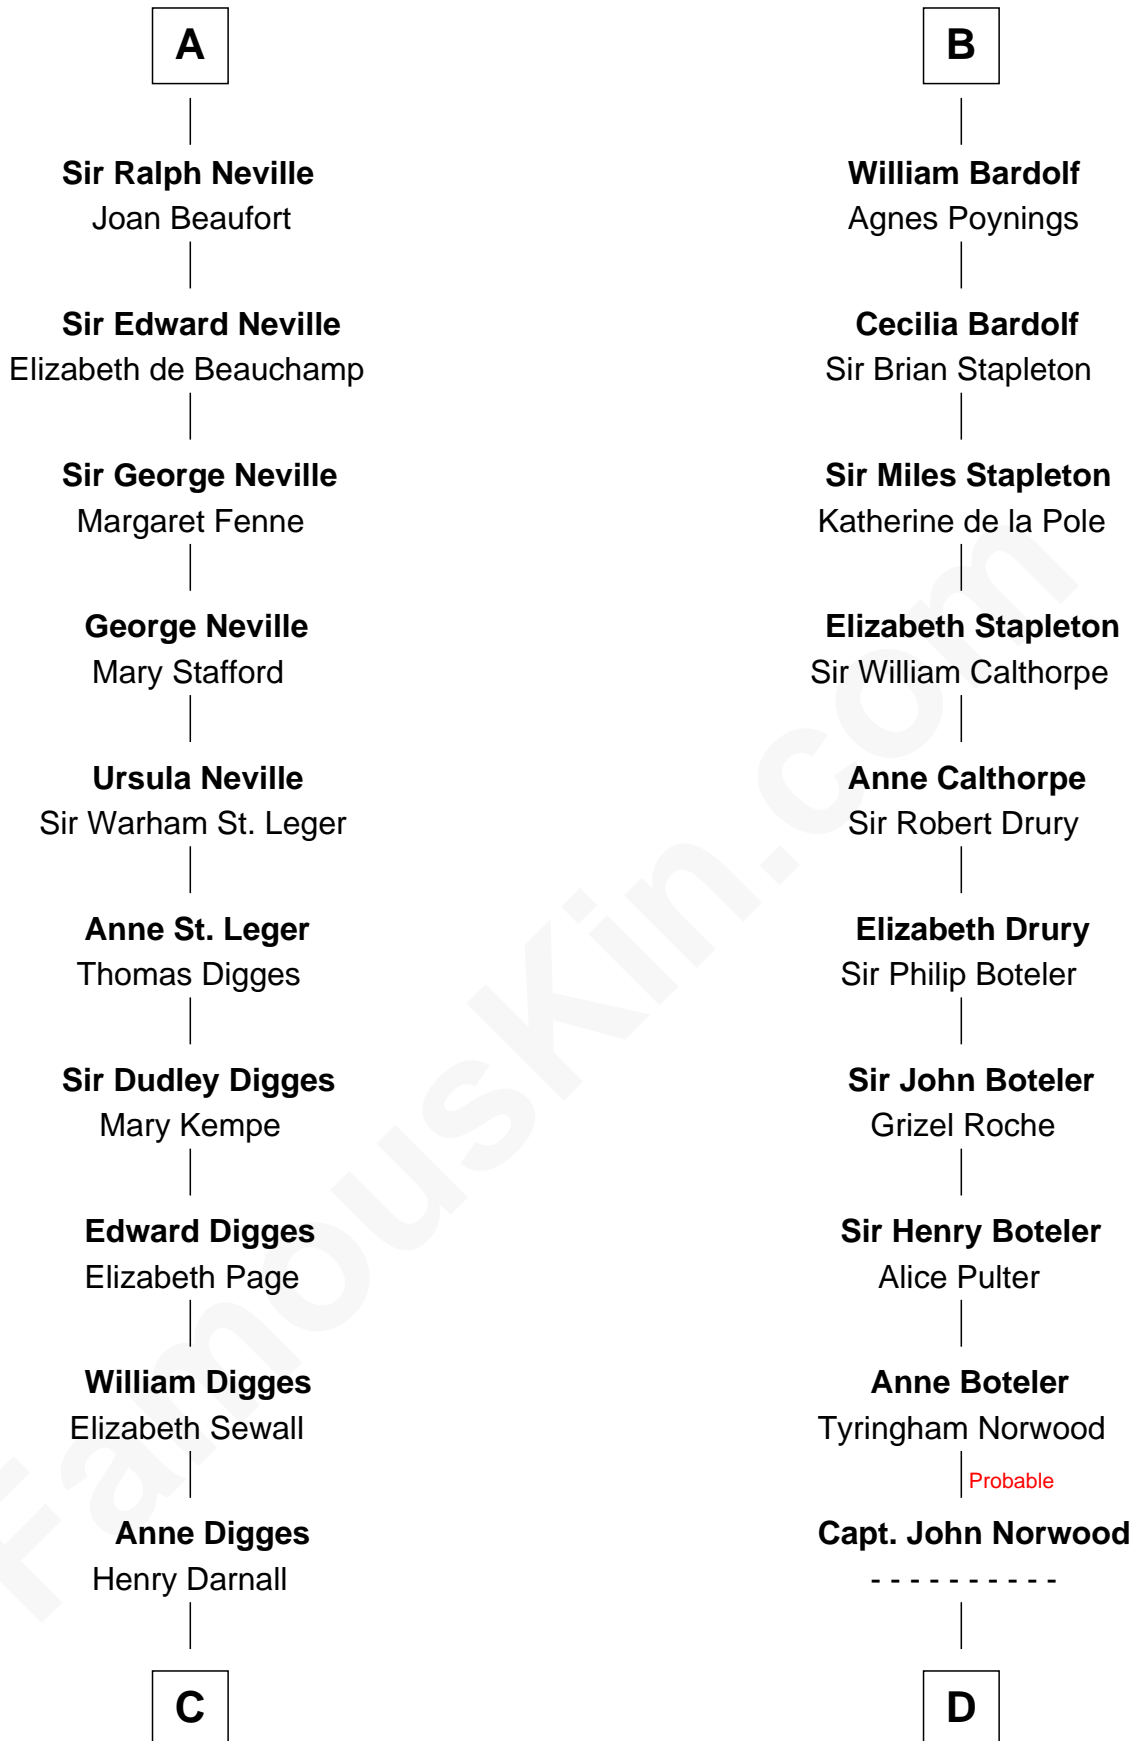

FamousKin.com

Relationship Chart of

John Carroll

Founder of Georgetown University

18th cousin 3 times removed of

Charles Carnan Ridgely

15th Governor of Maryland

Sir Ranulf de Gernons

Maud of Gloucester

C

Eleanor Darnall

Daniel Carroll

John Carroll

Founder, Georgetown University

D

Susannah Norwood

15th Governor of Maryland