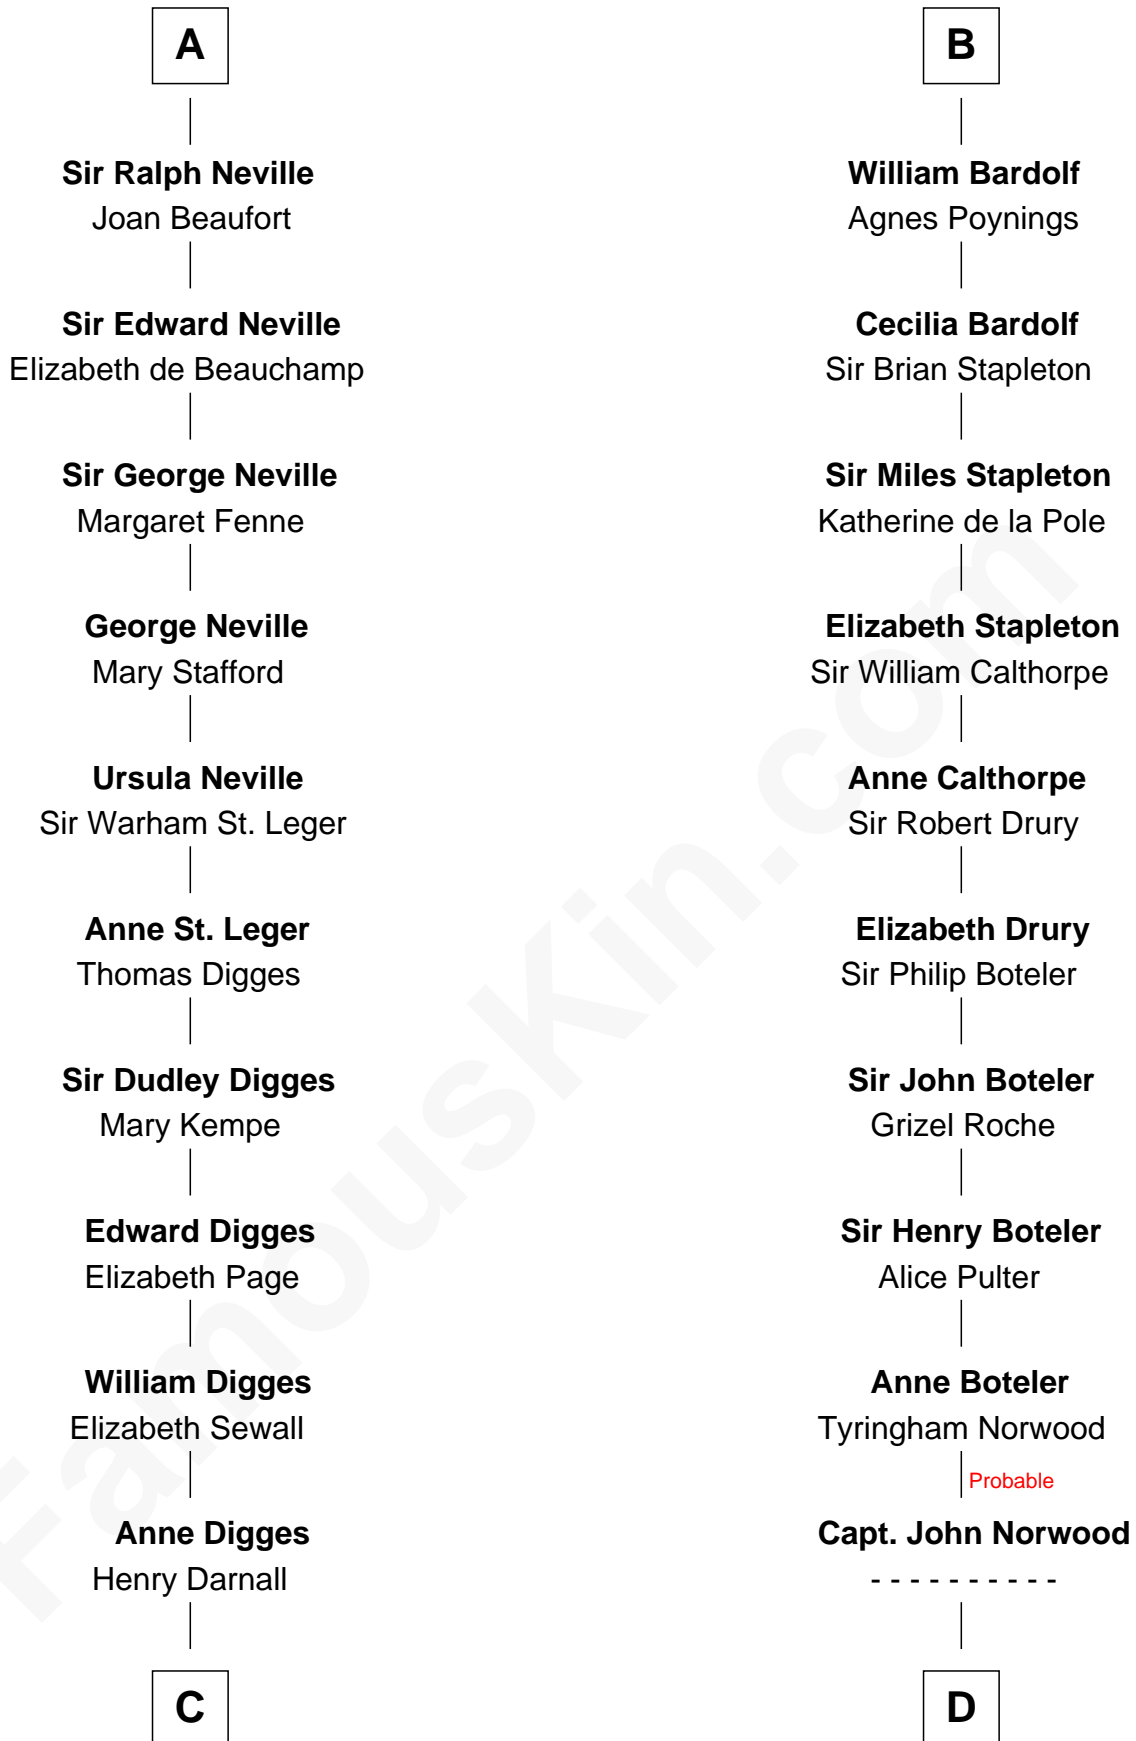

## Relationship Chart of

### John Carroll

*Founder of Georgetown University*

18th cousin 3 times removed of

### Charles Carnan Ridgely

*15th Governor of Maryland*

**C**

**Eleanor Darnall**

Daniel Carroll

**John Carroll**

*Founder, Georgetown University*

**D**