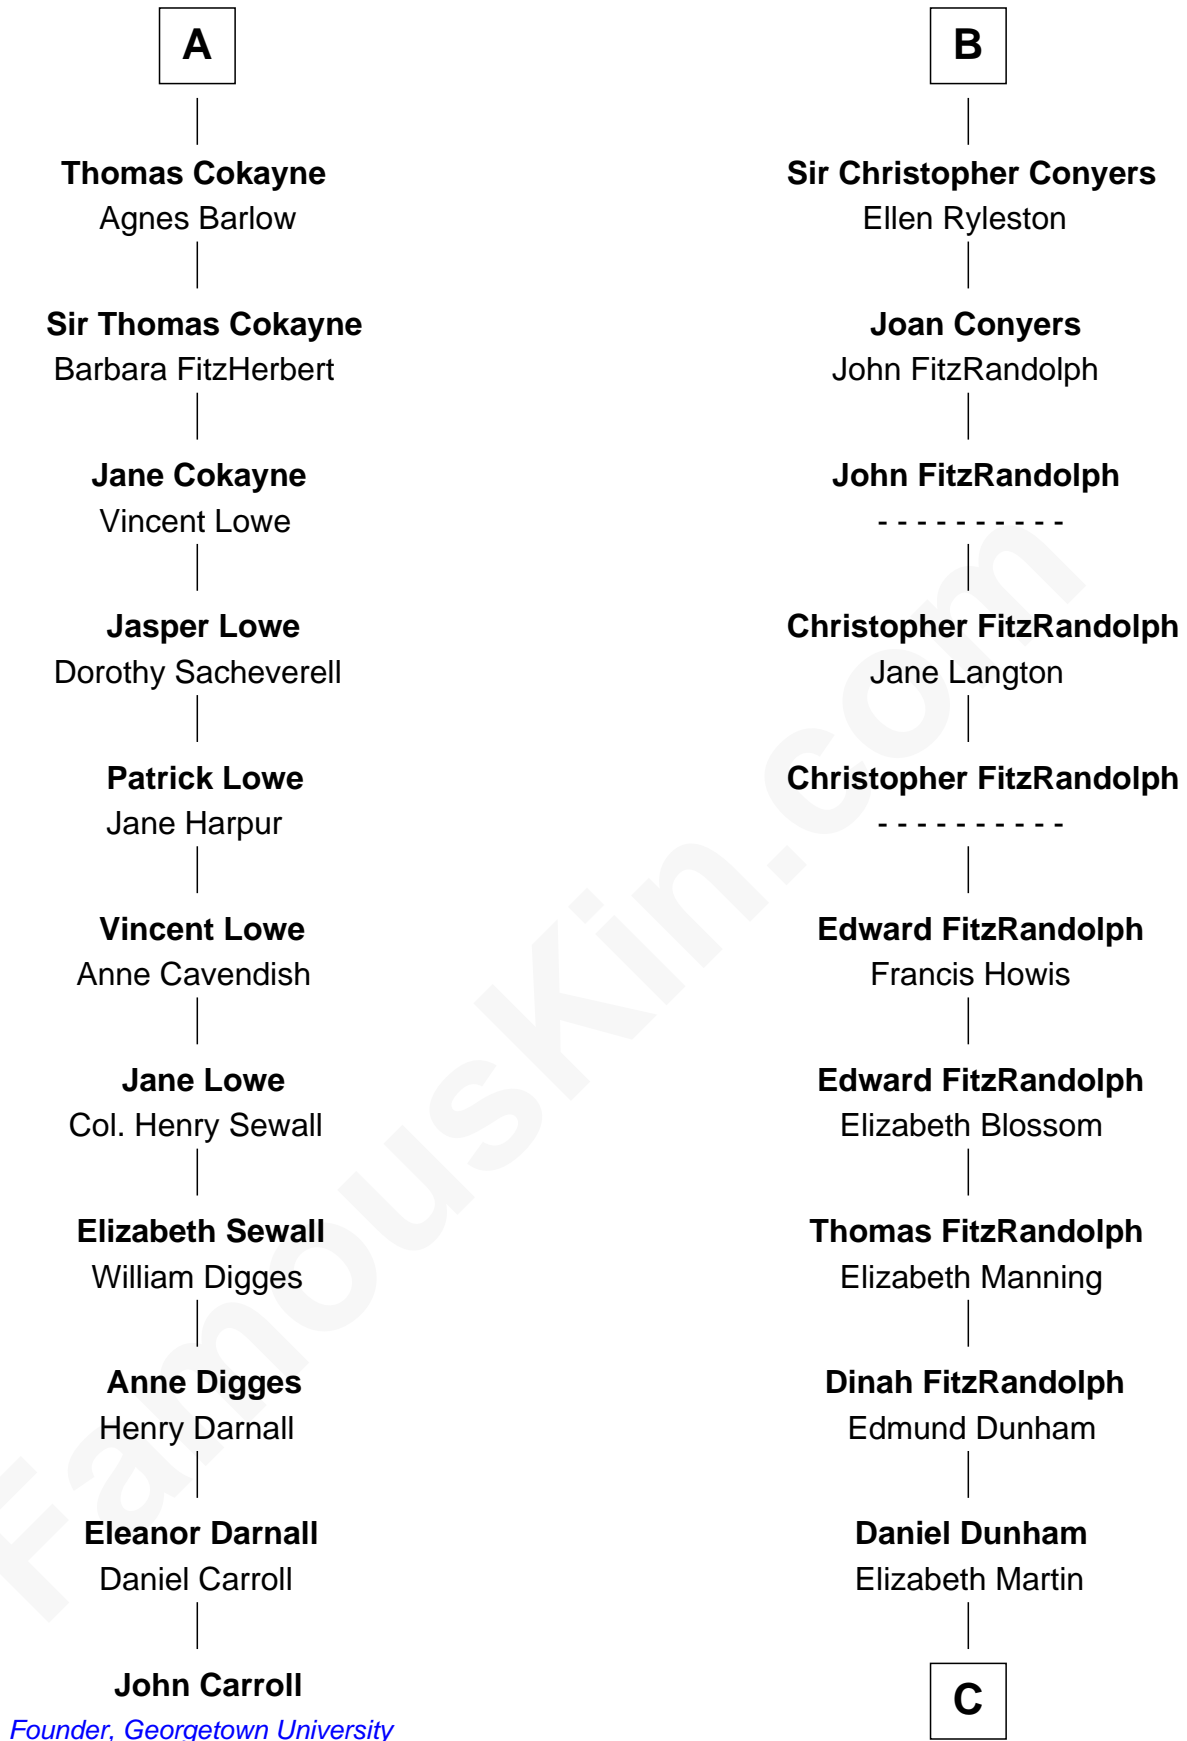

### John Carroll

Founder of Georgetown University

17th cousin 4 times removed of

**Georgia O'Keeffe**  
American Artist

**Sir William de Ros**  
Lucy FitzPiers

**Sir Robert de Ros**  
Isabel de Aubeney

**Sir William de Ros**  
Eustache Fitz Ralph

**Sir William St. Quintin**  
Joan de Thwenge

**Beatrice Brewes**  
Sir Hugh Shirley

**Sir John St. Quintin**  
Agnes Herbert

**Isabel Shirley**  
Sir John Cokayne

**Sir Anthony St. Quintin**  
Margaret Swynho

**John Cokayne**  
Agnes Vernon

**Margaret St. Quintin**  
Sir John Conyers

**A**

**B**

**C**

**Isabella Dunham**

Abraham Wyckoff

**Charles Wyckoff**

Alletta Maria Field

**Isabella Wyckoff**

George Victor Tutto

**Ida Ten Eyck Tutto**

Francis Calyxtus O'Keeffe

**Georgia O'Keeffe**

*American Artist*

FamousKin.com