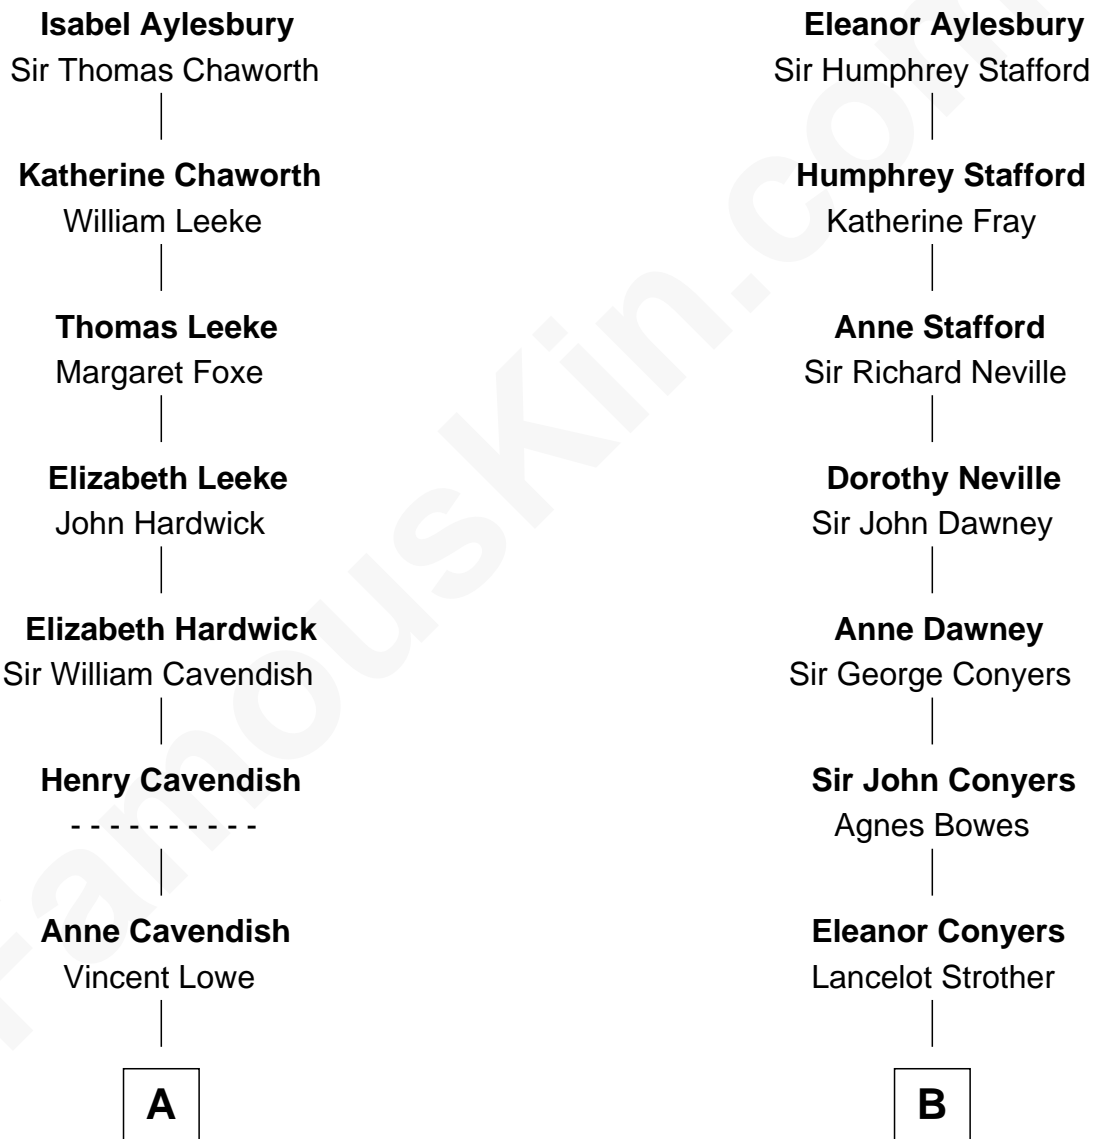

Sir Thomas Aylesbury

Katherine Pabenham