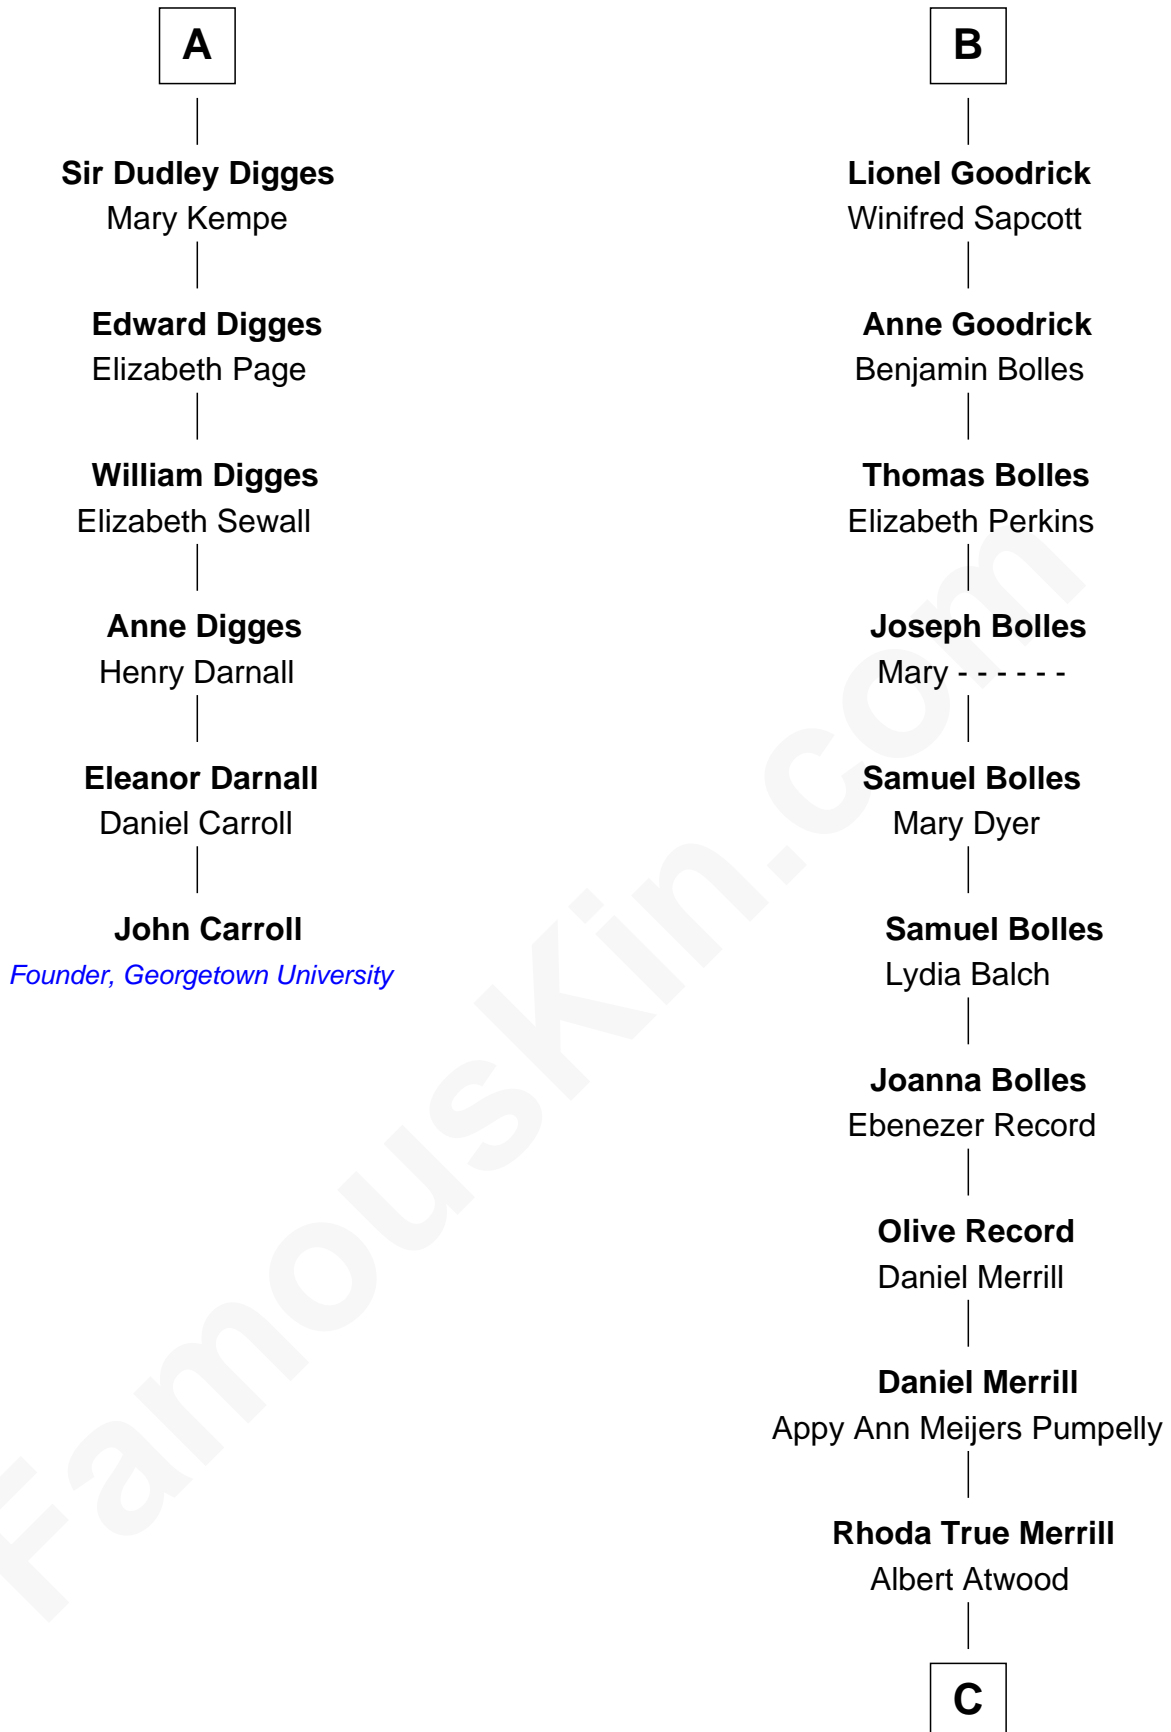

## Relationship Chart of

### John Carroll

Founder of Georgetown University

12th cousin 9 times removed of

**Dave Cowens**

NBA Hall of Famer

**C**

Thomas Albert Atwood

Priscilla Ann Kelly

Charles Albert Atwood

Mina Sylvia Cundiff

Stanley True Atwood

Dorothy Ann Ulrich

Ruth Ellen Atwood

John Joseph Cowens

**Dave Cowens**

*NBA Hall of Famer*