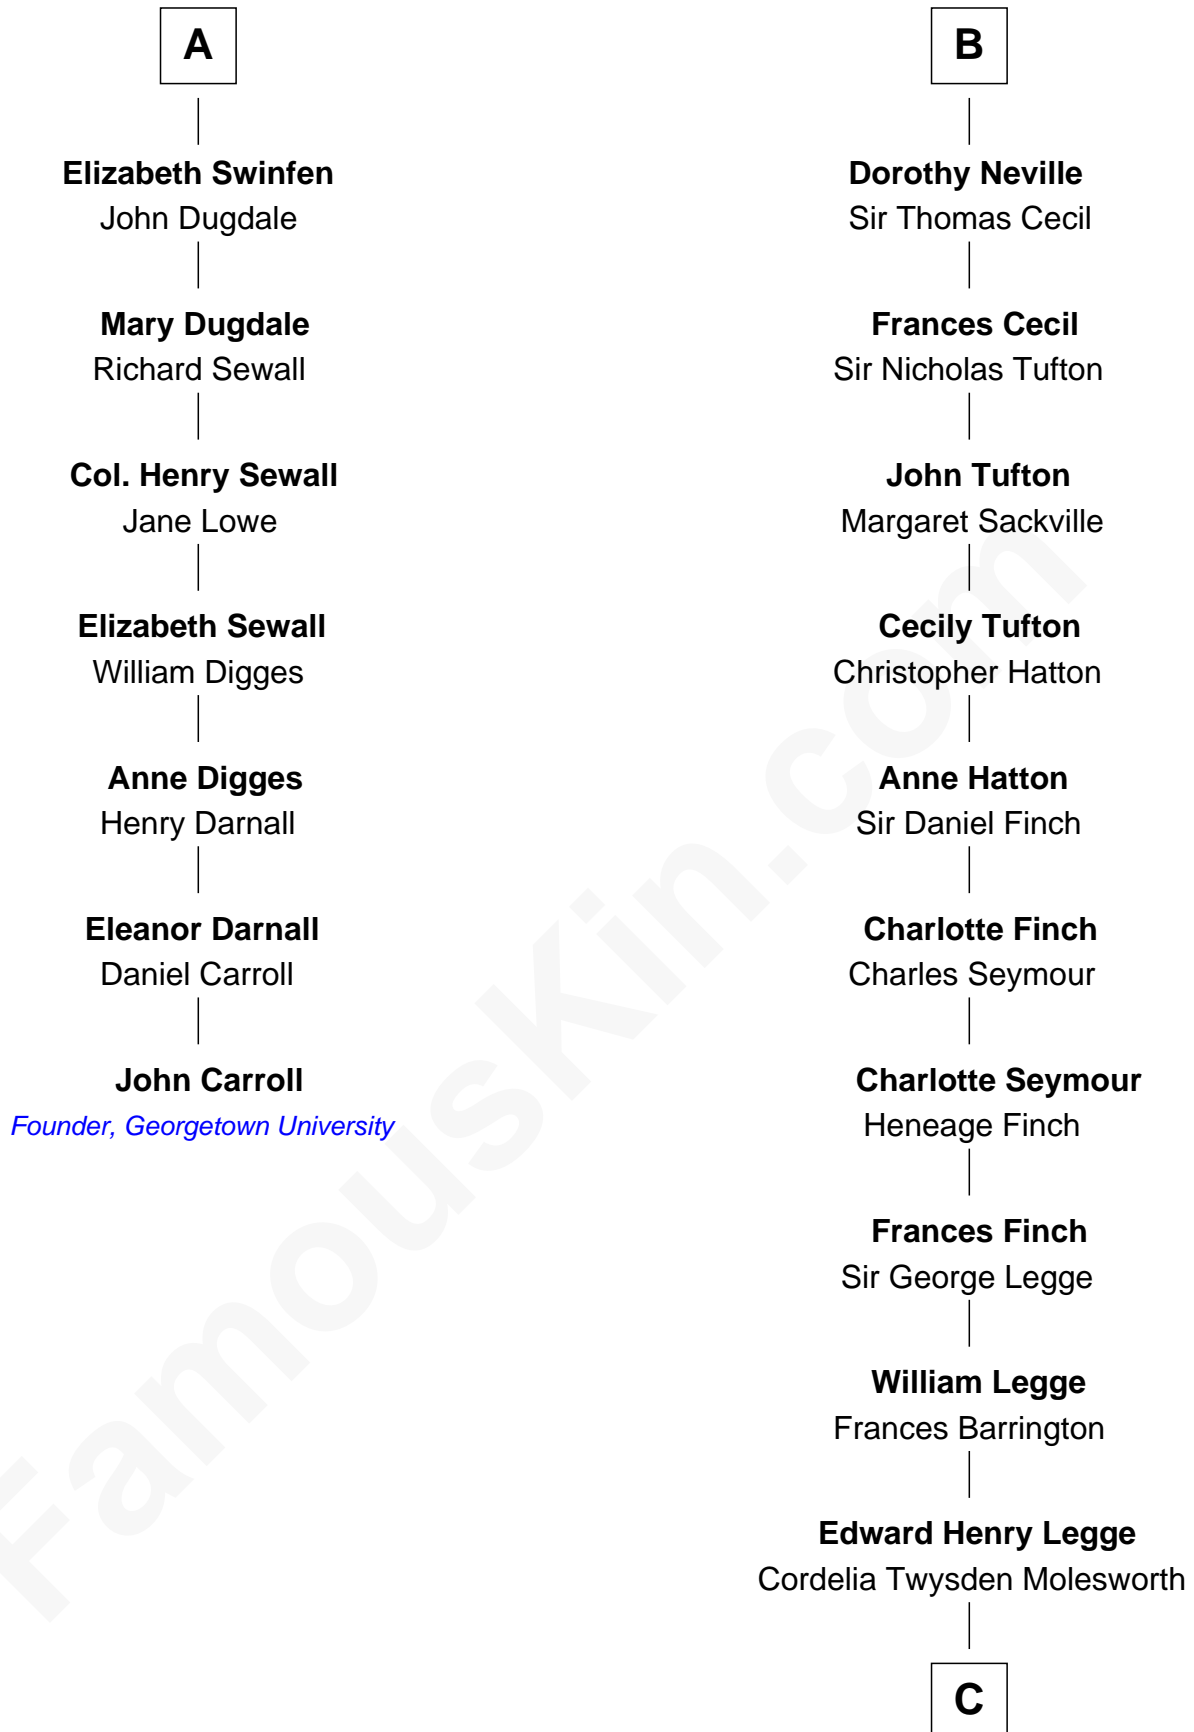

FamousKin.com

Relationship Chart of

John Carroll

Founder of Georgetown University

13th cousin 7 times removed of

Kit Harington

TV Actor - "Game of Thrones"

C

Lois Marjorie Legge
Ernest Wriothesley Denny

Lavender Cecilia Denny
John Charles Dundas Harington

Sir David Richard Harington
Deborah Jane Catesby

Kit Harington

TV Actor - "Game of Thrones"