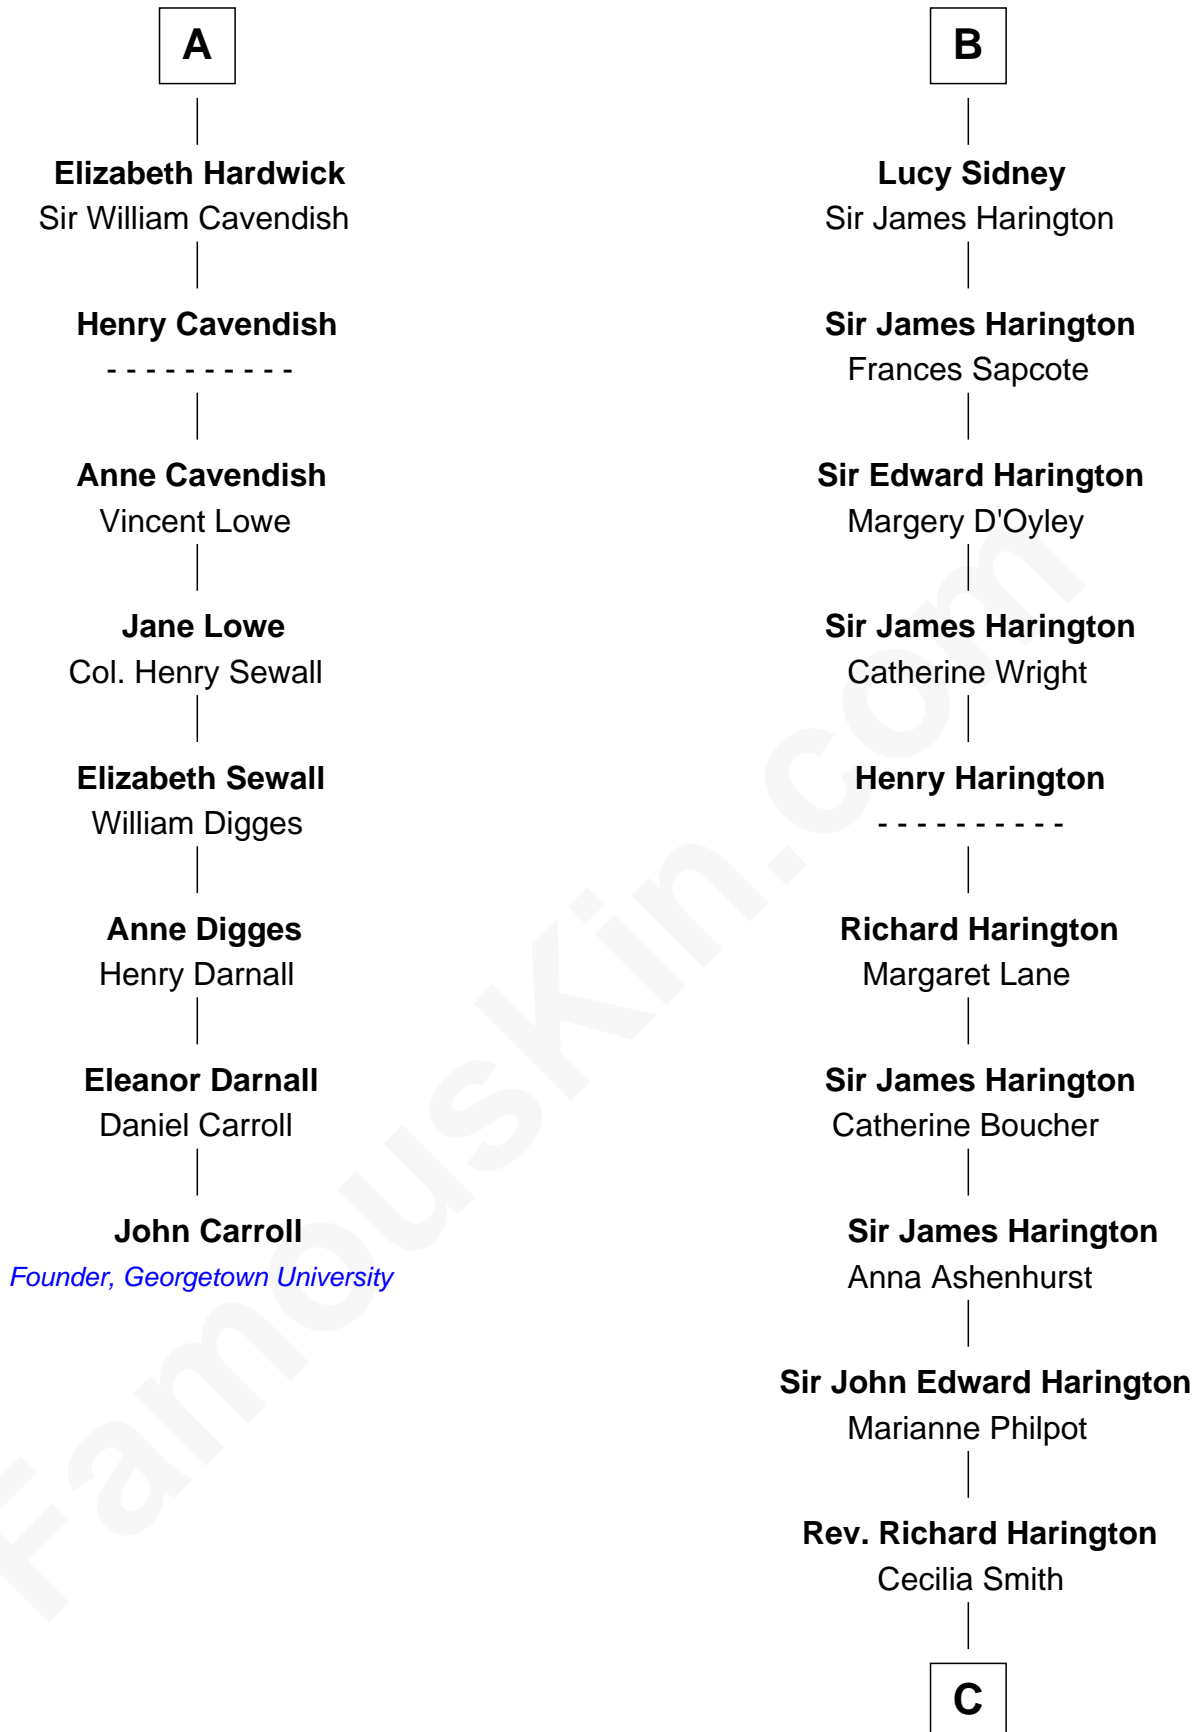

FamousKin.com Relationship Chart of

John Carroll

Founder of Georgetown University

14th cousin 7 times removed of

Kit Harington

TV Actor - "Game of Thrones"

Edmund Fitzalan

Alice de Warenne

C

Sir Richard Harington

Francis Agnata Biscoe

Sir Richard Harington

Selina Louisa Grace Dundas

John Charles Dundas Harington

Lavender Cecilia Denny

Sir David Richard Harington