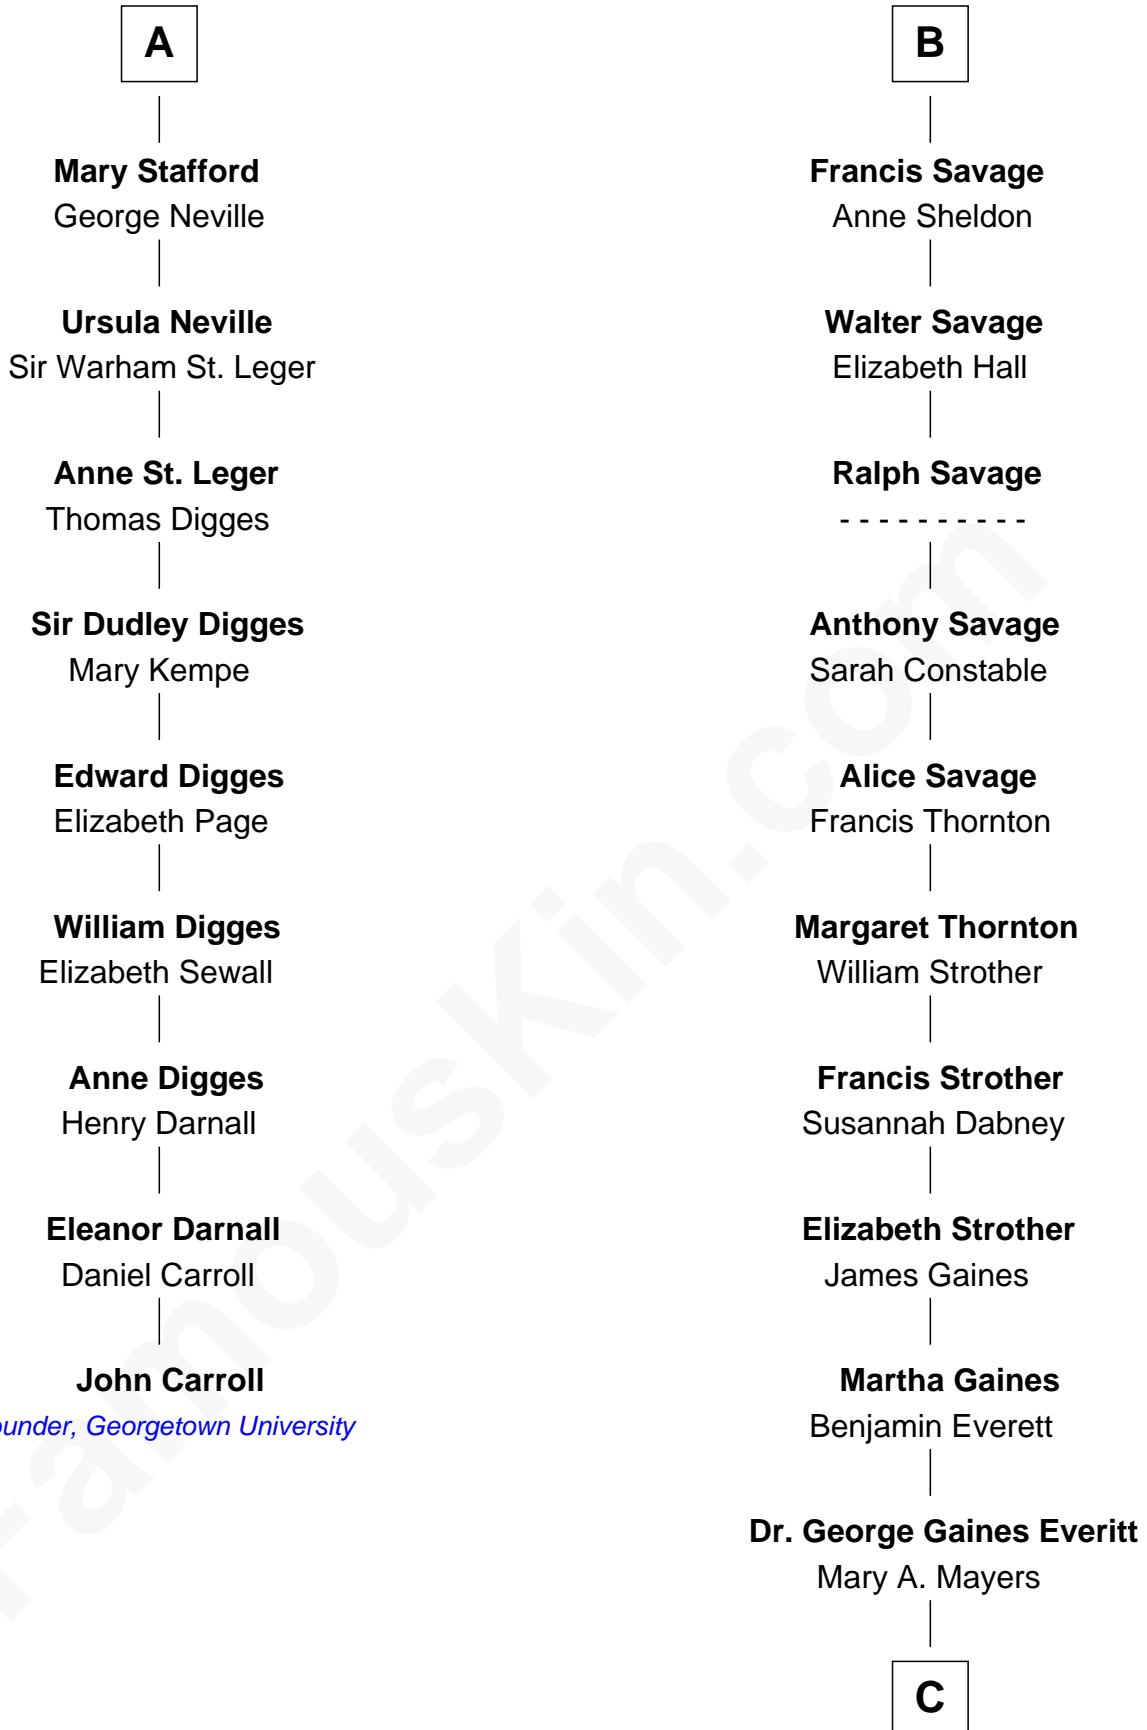

FamousKin.com

Relationship Chart of

John Carroll

Founder of Georgetown University

15th cousin 5 times removed of

William H. Macy
TV and Movie Actor

Henry Plantagenet
Maud de Chaworth

Mary Plantagenet
Henry de Percy

Sir Henry Percy
Margaret de Neville

Sir Henry Percy
Elizabeth Mortimer

Sir Henry Percy
Eleanor Neville

Sir Henry Percy
Eleanor Poynings

Henry Percy
Maud Herbert

Eleanor Percy
Edward Stafford

A

Eleanor Plantagenet
Richard Fitzalan

Sir Richard Fitzalan
Elizabeth de Bohun

Elizabeth Fitzalan
Sir Robert Goushill

Joan Goushill
Sir Thomas Stanley

Katherine Stanley
Sir John Savage

Sir Christopher Savage
Anne Stanley

Sir Christopher Savage
Anne Lygon

B

C

—
Horace Benjamin Everitt

Martha Leticia Roberts

—
Mary Lois Everitt

Clement Overstreet

—
Lois Elizabeth Overstreet

William Hall Macy