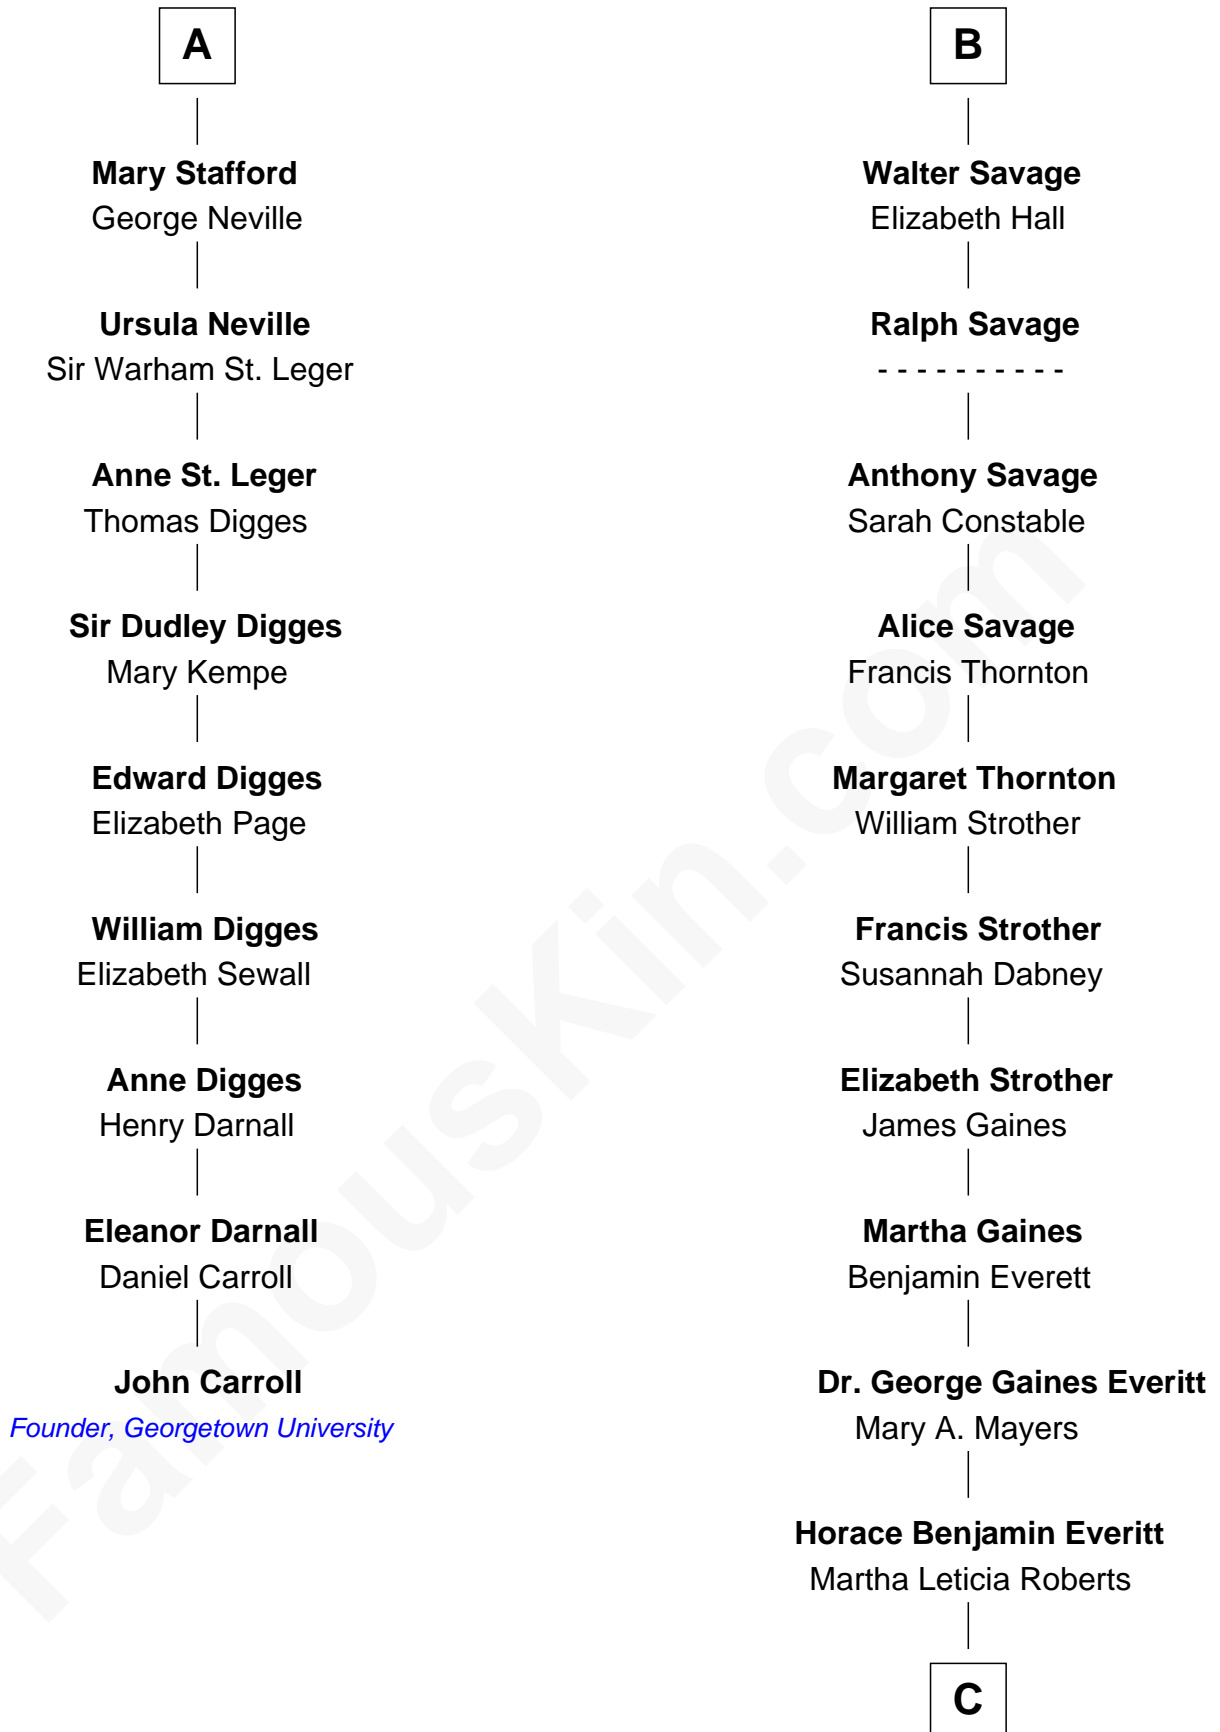

FamousKin.com

Relationship Chart of

John Carroll

Founder of Georgetown University

15th cousin 4 times removed of

William H. Macy

TV and Movie Actor

C

Mary Lois Everitt
Clement Overstreet

Lois Elizabeth Overstreet
William Hall Macy

William H. Macy
TV and Movie Actor

FamousKin.com