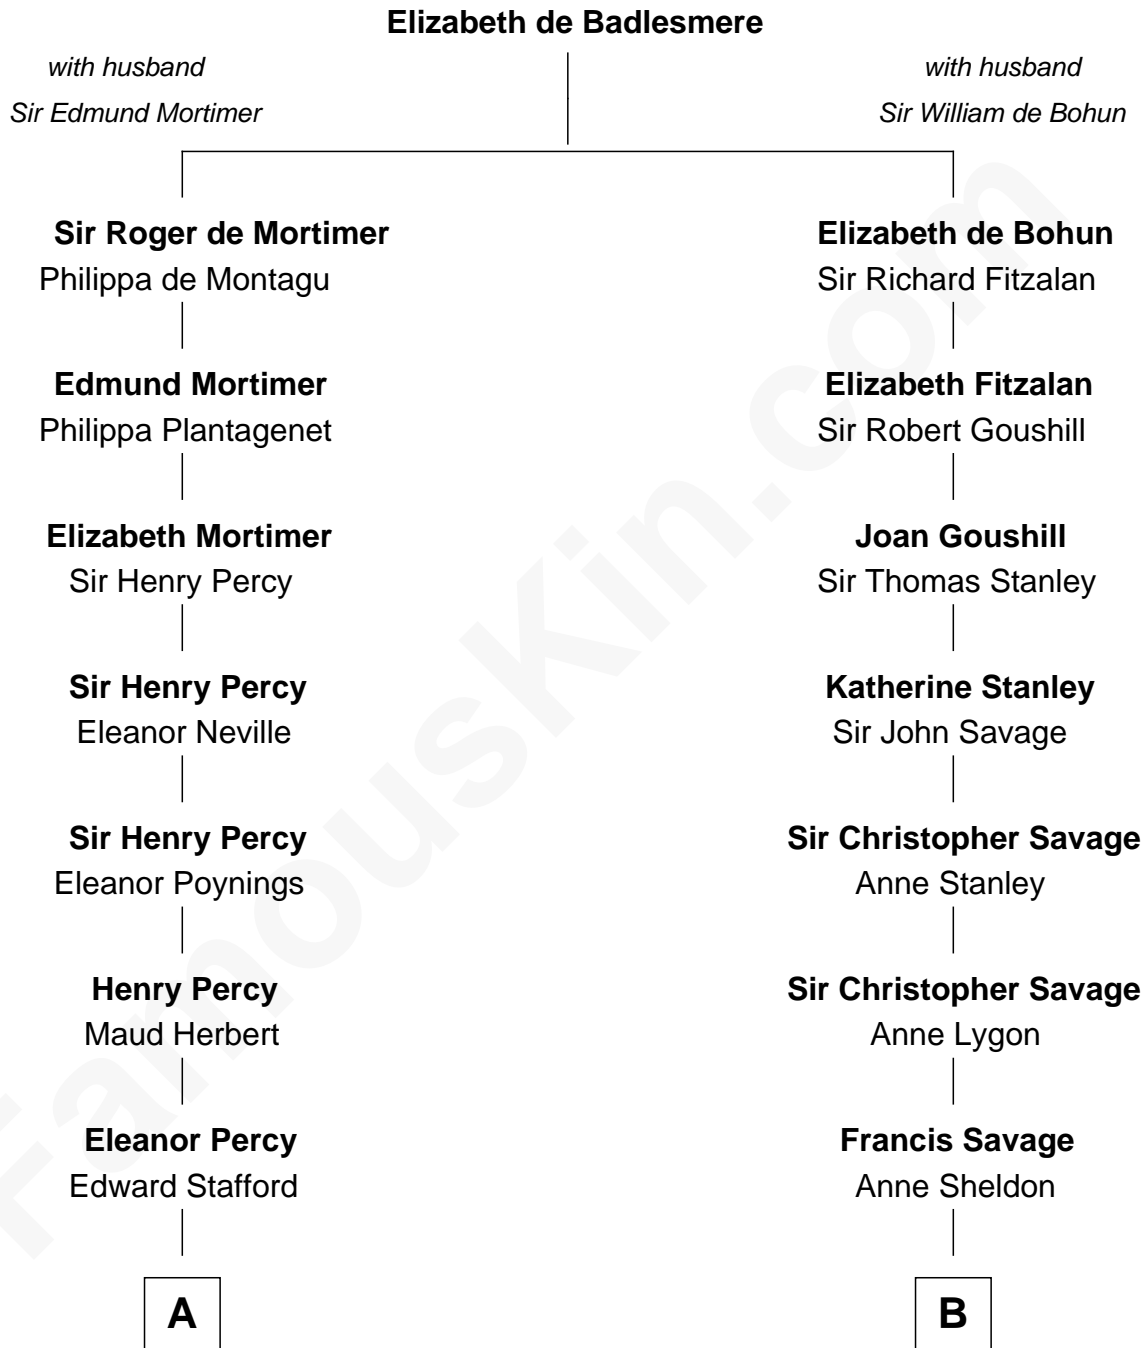

FamousKin.com

Relationship Chart of

John Carroll

Founder of Georgetown University

15th cousin 4 times removed of

William H. Macy

TV and Movie Actor

C

Mary Lois Everitt
Clement Overstreet

Lois Elizabeth Overstreet
William Hall Macy

William H. Macy
TV and Movie Actor

FamousKin.com