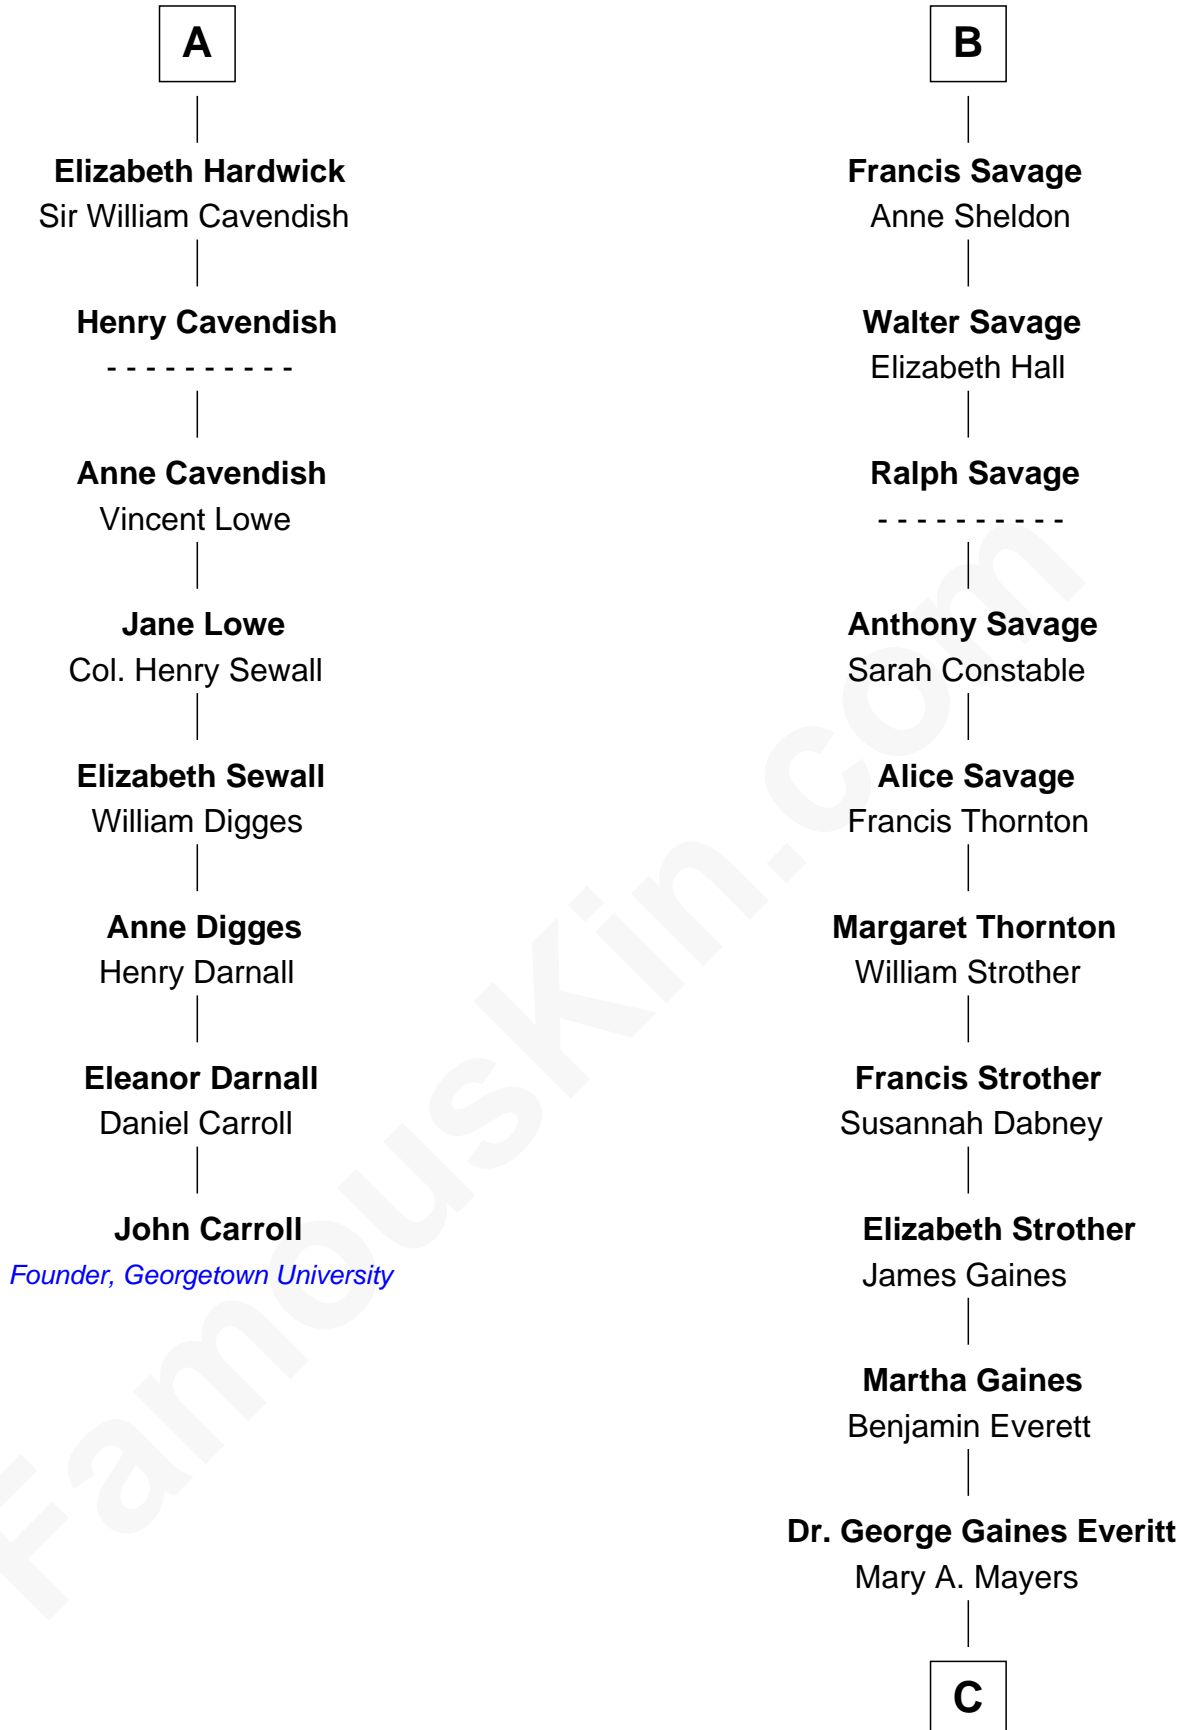

FamousKin.com

Relationship Chart of

John Carroll

Founder of Georgetown University

14th cousin 6 times removed of

William H. Macy
TV and Movie Actor

Edmund Fitzalan
Alice de Warenne

C

—
Horace Benjamin Everitt

Martha Leticia Roberts

—
Mary Lois Everitt

Clement Overstreet

—
Lois Elizabeth Overstreet

William Hall Macy

—
William H. Macy

TV and Movie Actor