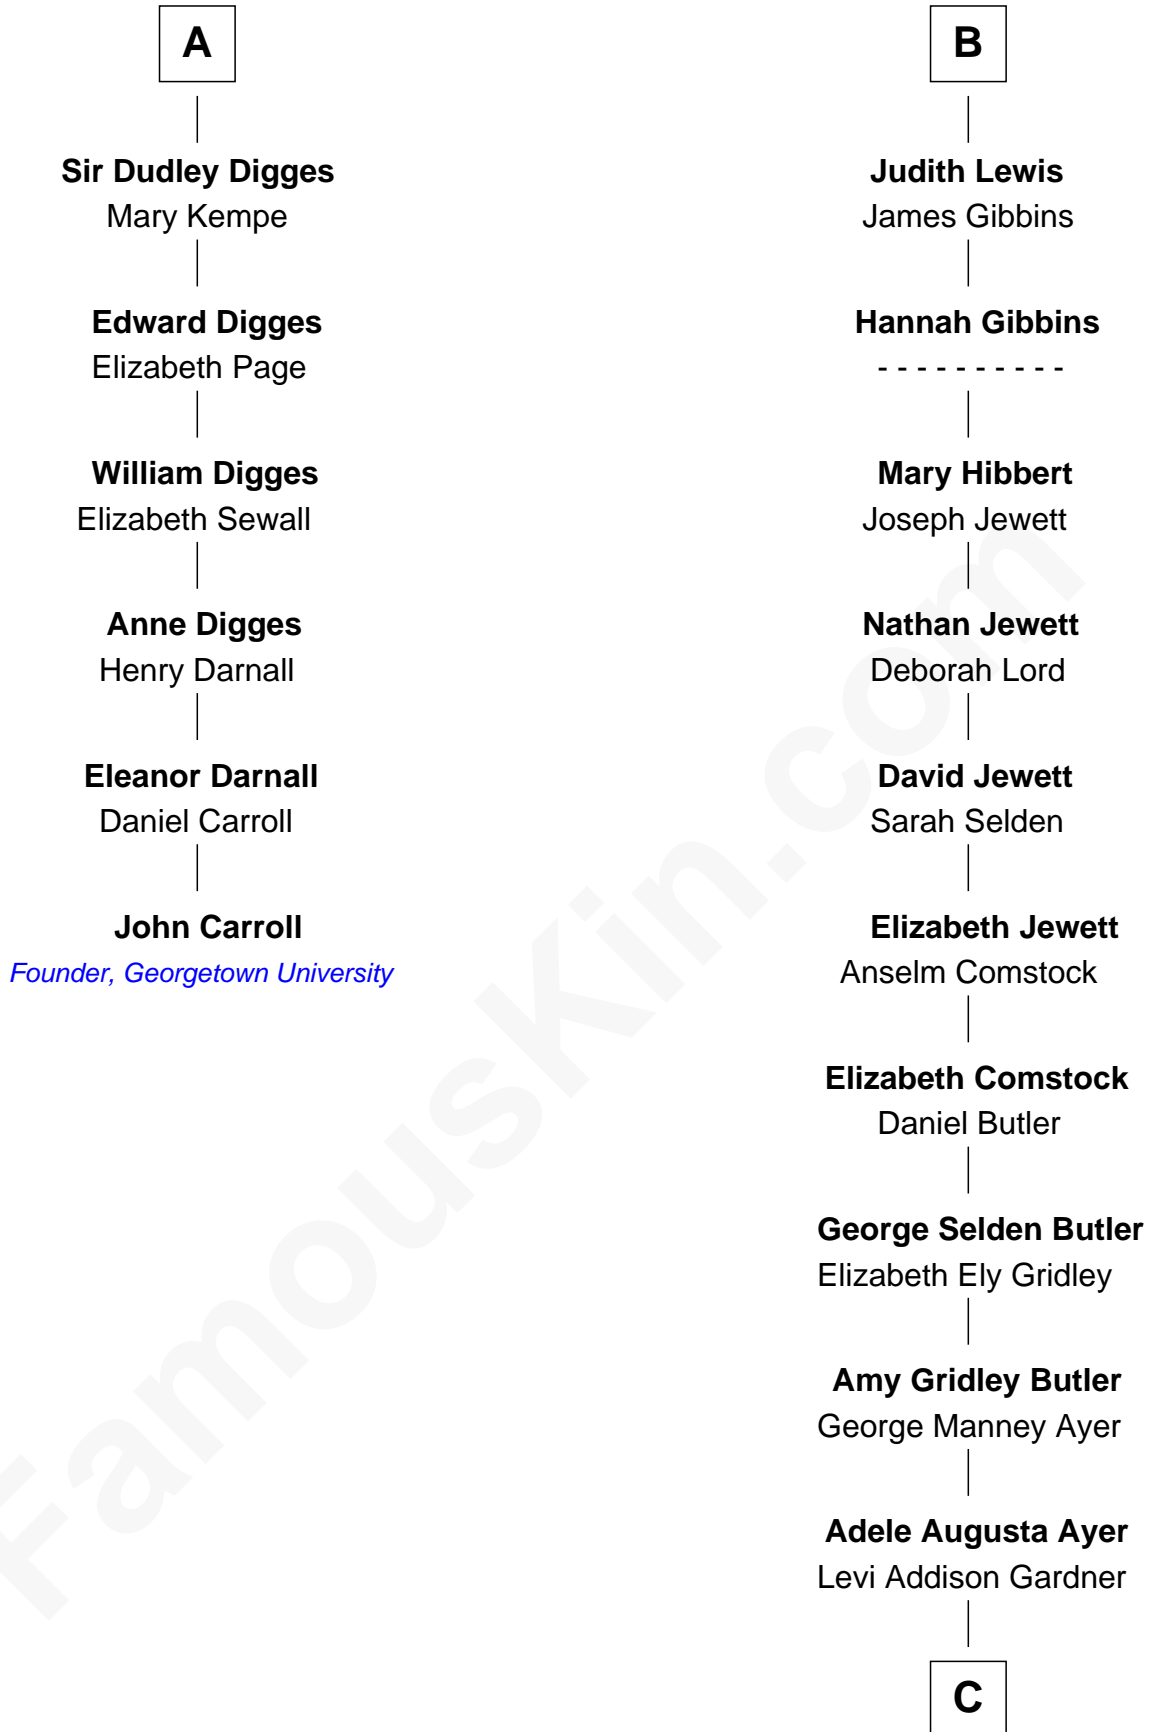

FamousKin.com

Relationship Chart of

John Carroll

Founder of Georgetown University

12th cousin 6 times removed of

Gerald Ford

38th U.S. President

C

Dorothy Ayer Gardner
Leslie Lynch King

Gerald Ford
38th U.S. President

FamousKin.com