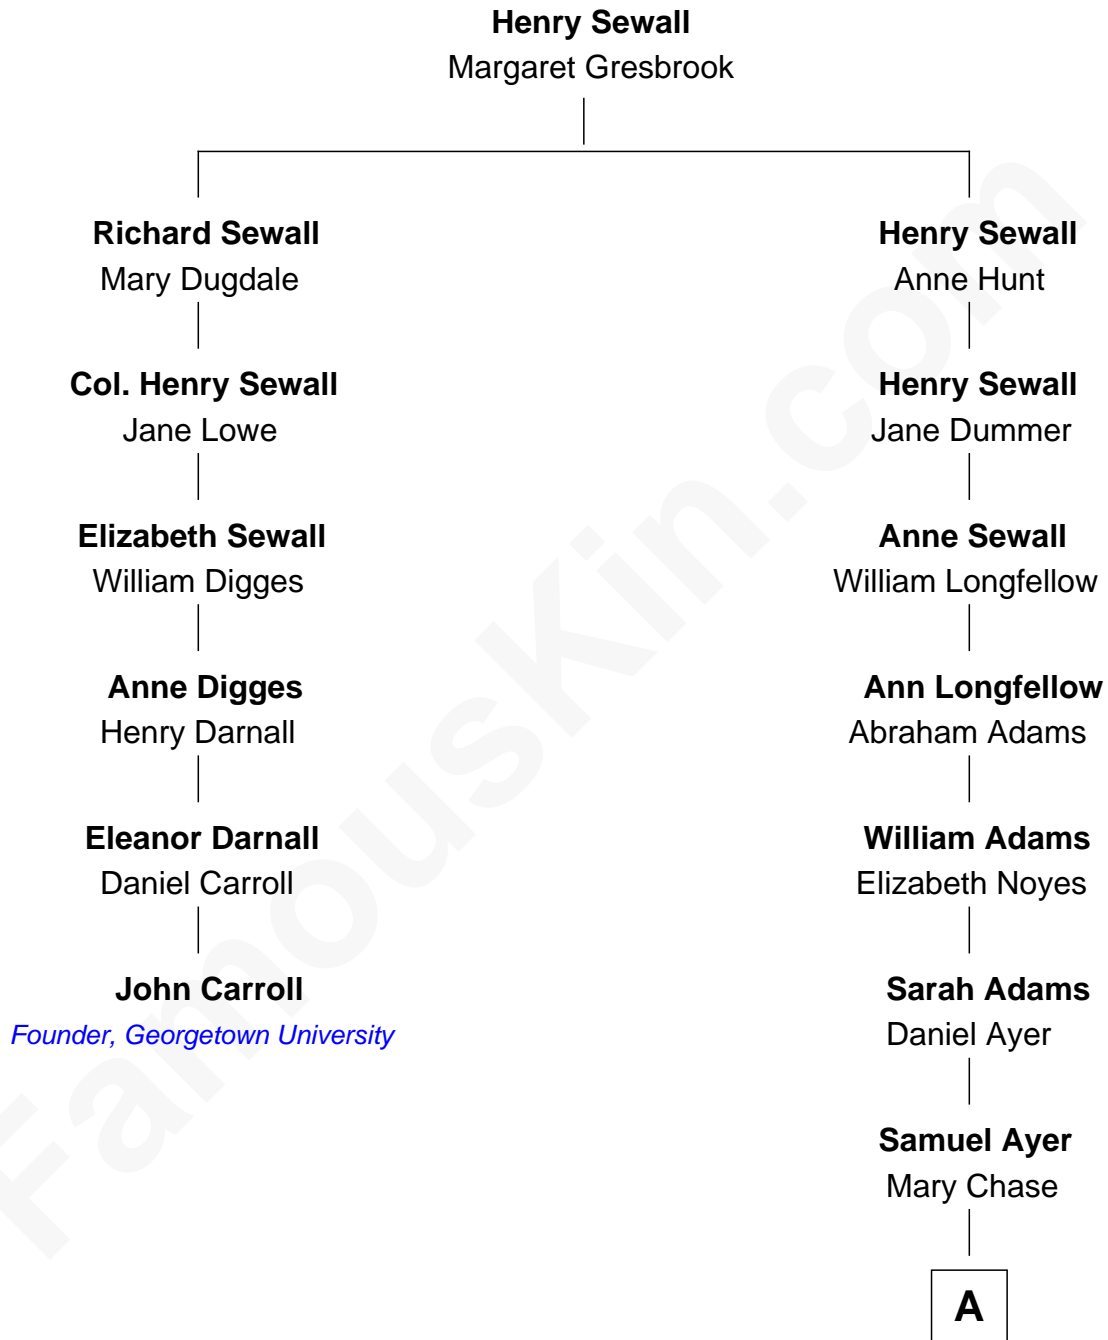

FamousKin.com

Relationship Chart of John Carroll

Founder of Georgetown University

5th cousin 6 times removed of

Gerald Ford

38th U.S. President

A

|
John Varnum Ayer
Elida Vanderburgh Manney

|
George Manney Ayer
Amy Gridley Butler

|
Adele Augusta Ayer
Levi Addison Gardner

|
Dorothy Ayer Gardner
Leslie Lynch King

|
Gerald Ford
38th U.S. President

FamousKin.com