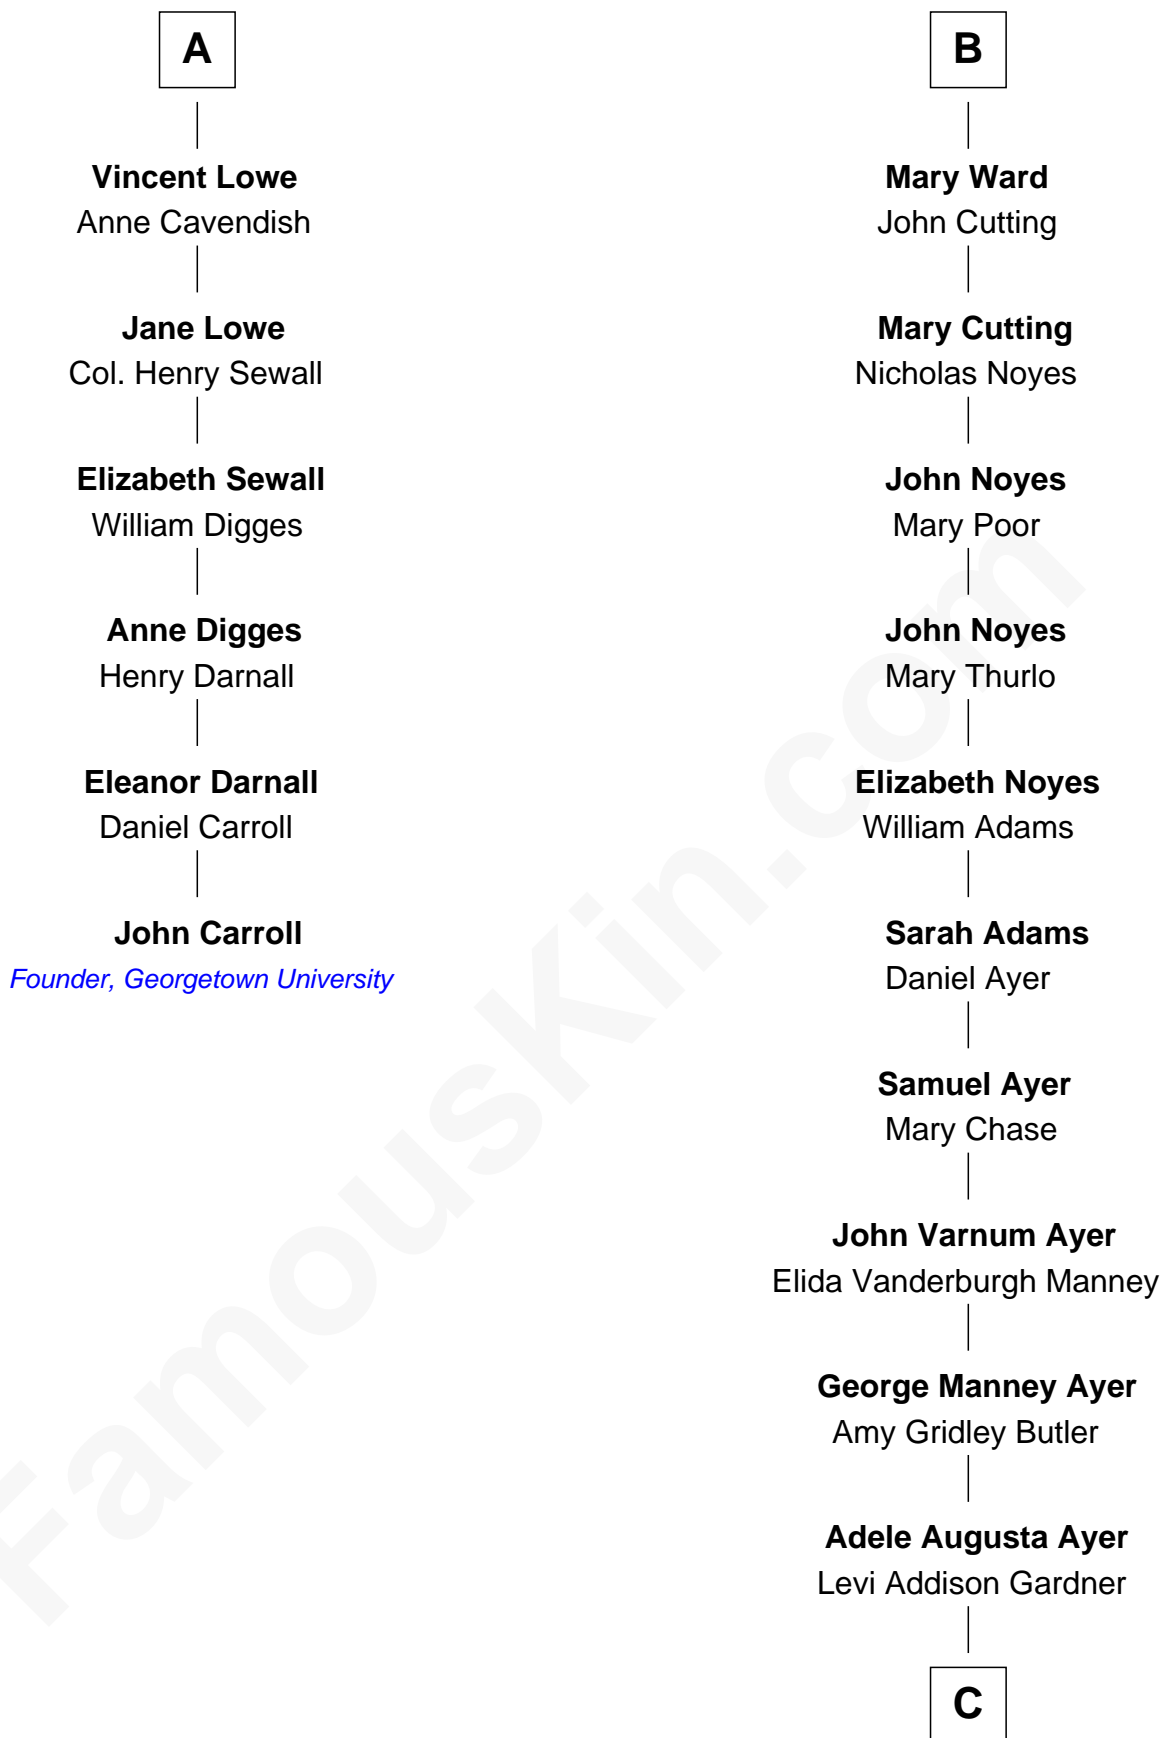

# FamousKin.com Relationship Chart of

**John Carroll**

*Founder of Georgetown University*

12th cousin 6 times removed of

**Gerald Ford**

*38th U.S. President*

**Sir Hugh Shirley**

Beatrice Brewes

**Isabel Shirley**  
Sir John Cokayne

**John Cokayne**  
Agnes Vernon

**Thomas Cokayne**  
Agnes Barlow

**Sir Thomas Cokayne**  
Barbara FitzHerbert

**Jane Cokayne**  
Vincent Lowe

**Jasper Lowe**  
Dorothy Sacheverell

**Patrick Lowe**  
Jane Harpur

**A**

**Sir Ralph Shirley**  
Joan Basset

**Beatrice Shirley**  
John Brome

**Isabel Brome**  
John Denton

**Thomas Denton**  
Jane Webbe

**Isabel Denton**  
William ap Walter

**Thomasine Walter**  
William Luckyn

Probable

**Judith Luckyn**  
Edward Ward

**B**

**C**

**Dorothy Ayer Gardner**  
Leslie Lynch King

**Gerald Ford**  
*38th U.S. President*

FamousKin.com