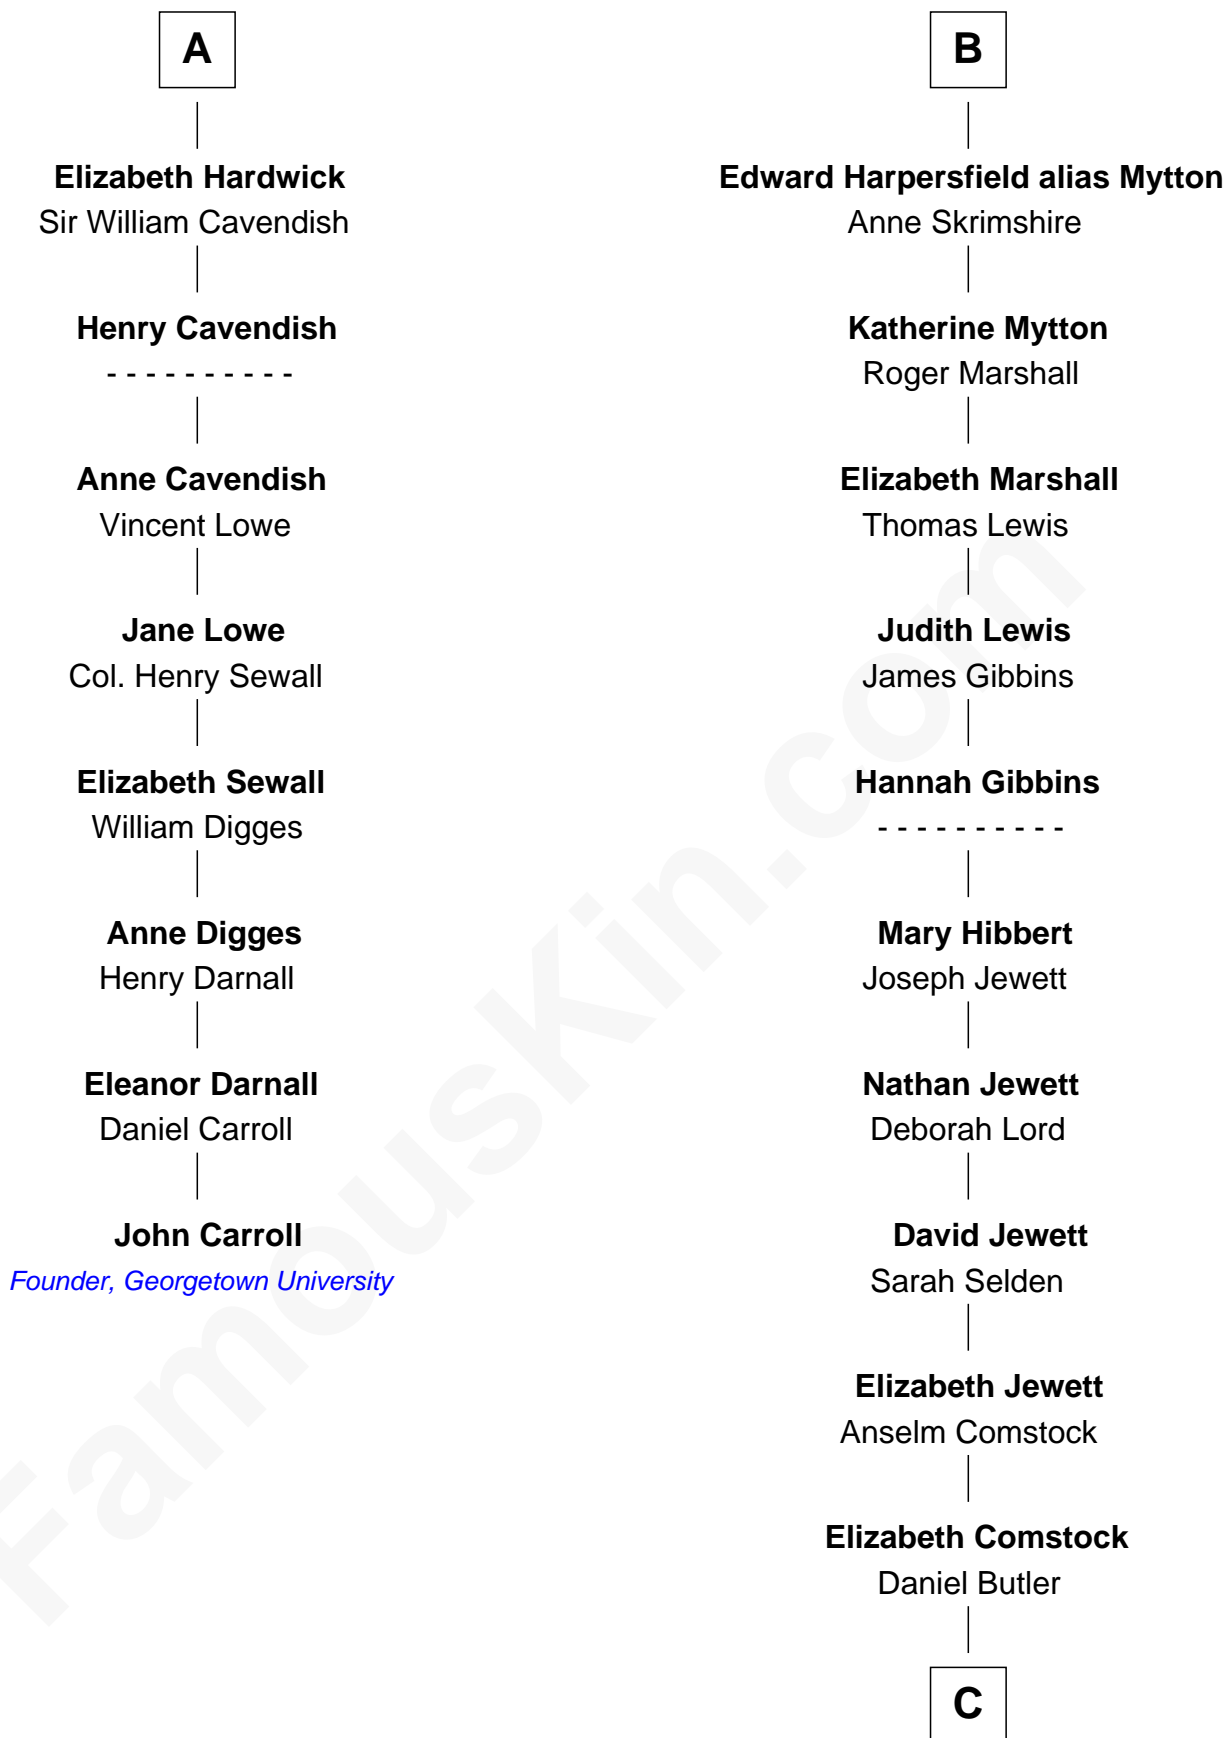

FamousKin.com

Relationship Chart of

John Carroll

Founder of Georgetown University

14th cousin 7 times removed of

Gerald Ford

38th U.S. President

Edmund Fitzalan

Alice de Warenne

C

George Selden Butler

Elizabeth Ely Gridley

Amy Gridley Butler

George Manney Ayer

Adele Augusta Ayer

Levi Addison Gardner

Dorothy Ayer Gardner

Leslie Lynch King

Gerald Ford

38th U.S. President

FamousKin.com