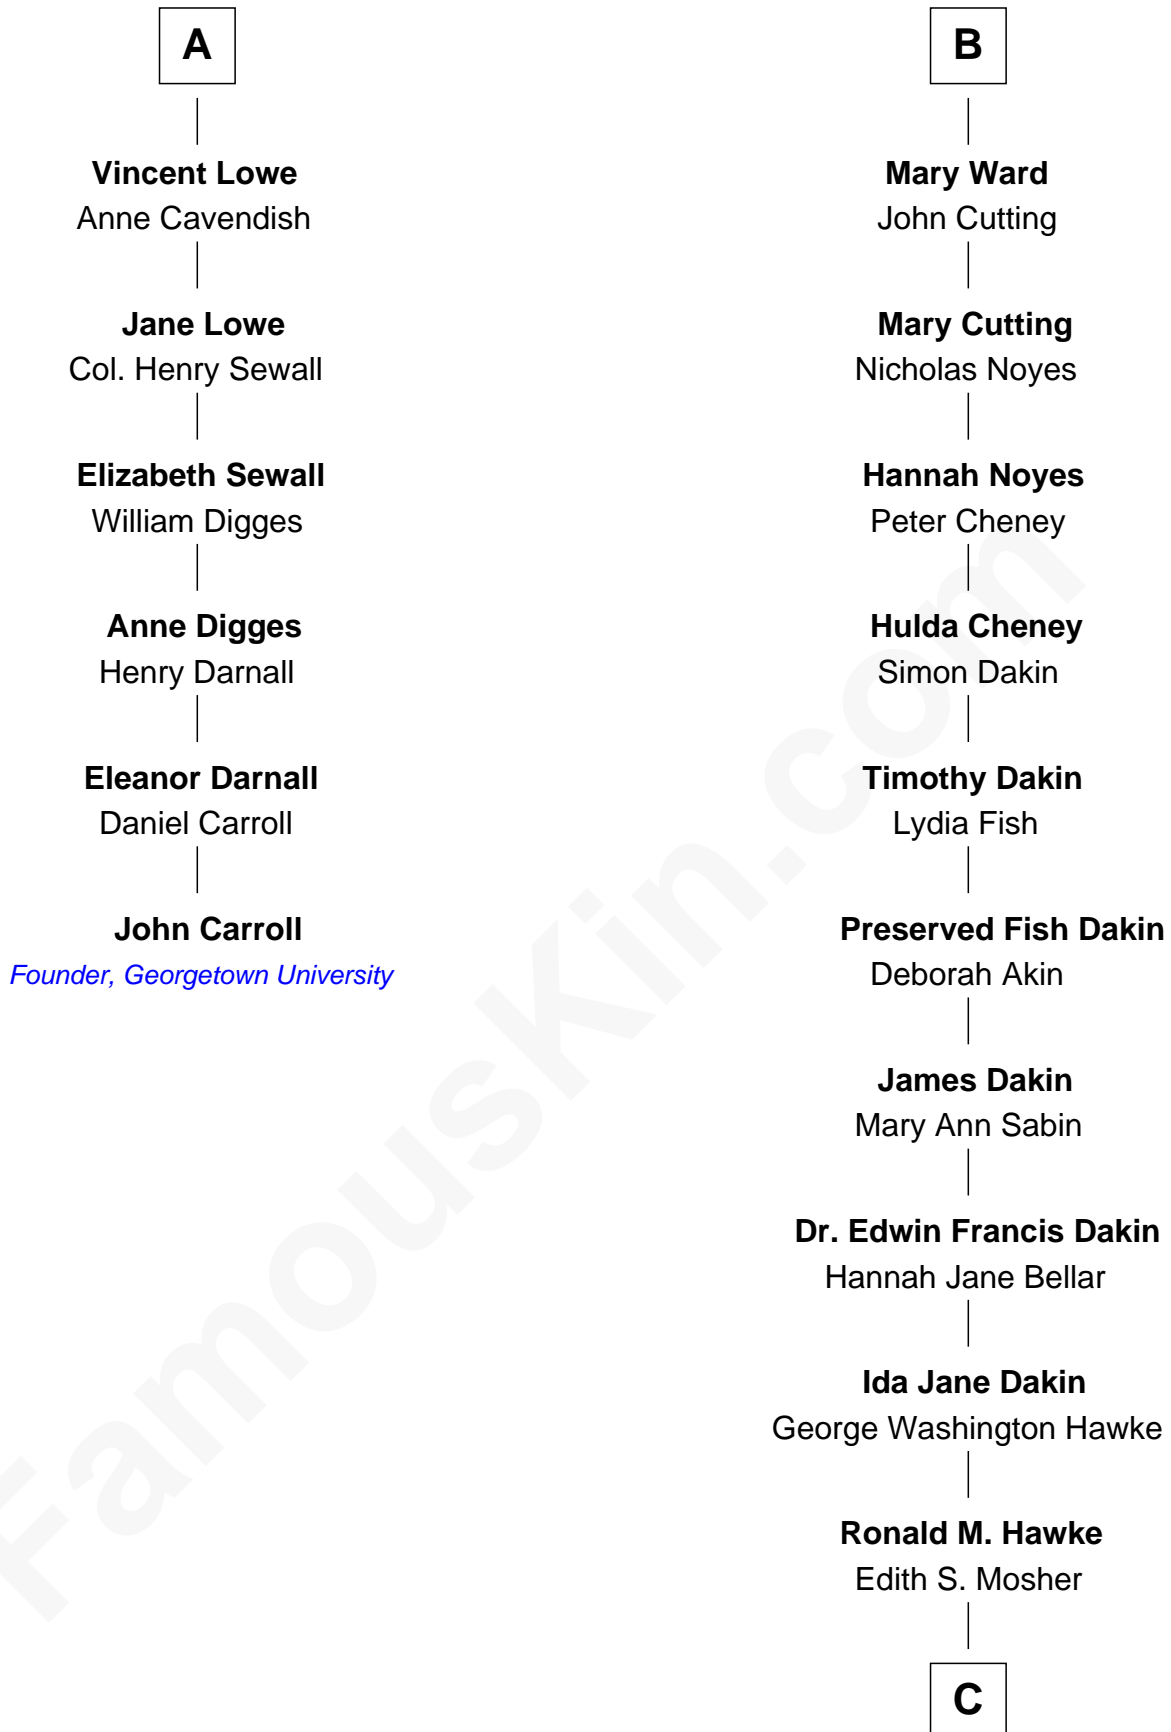

FamousKin.com Relationship Chart of

John Carroll

Founder of Georgetown University

12th cousin 7 times removed of

Ethan Hawke

Actor, Director, Screenwriter, Novelist

C

Frank Taylor Hawke
Betty Virginia Hartsock

James Steven Hawke
Leslie Carole Green

Ethan Hawke
Movie Actor