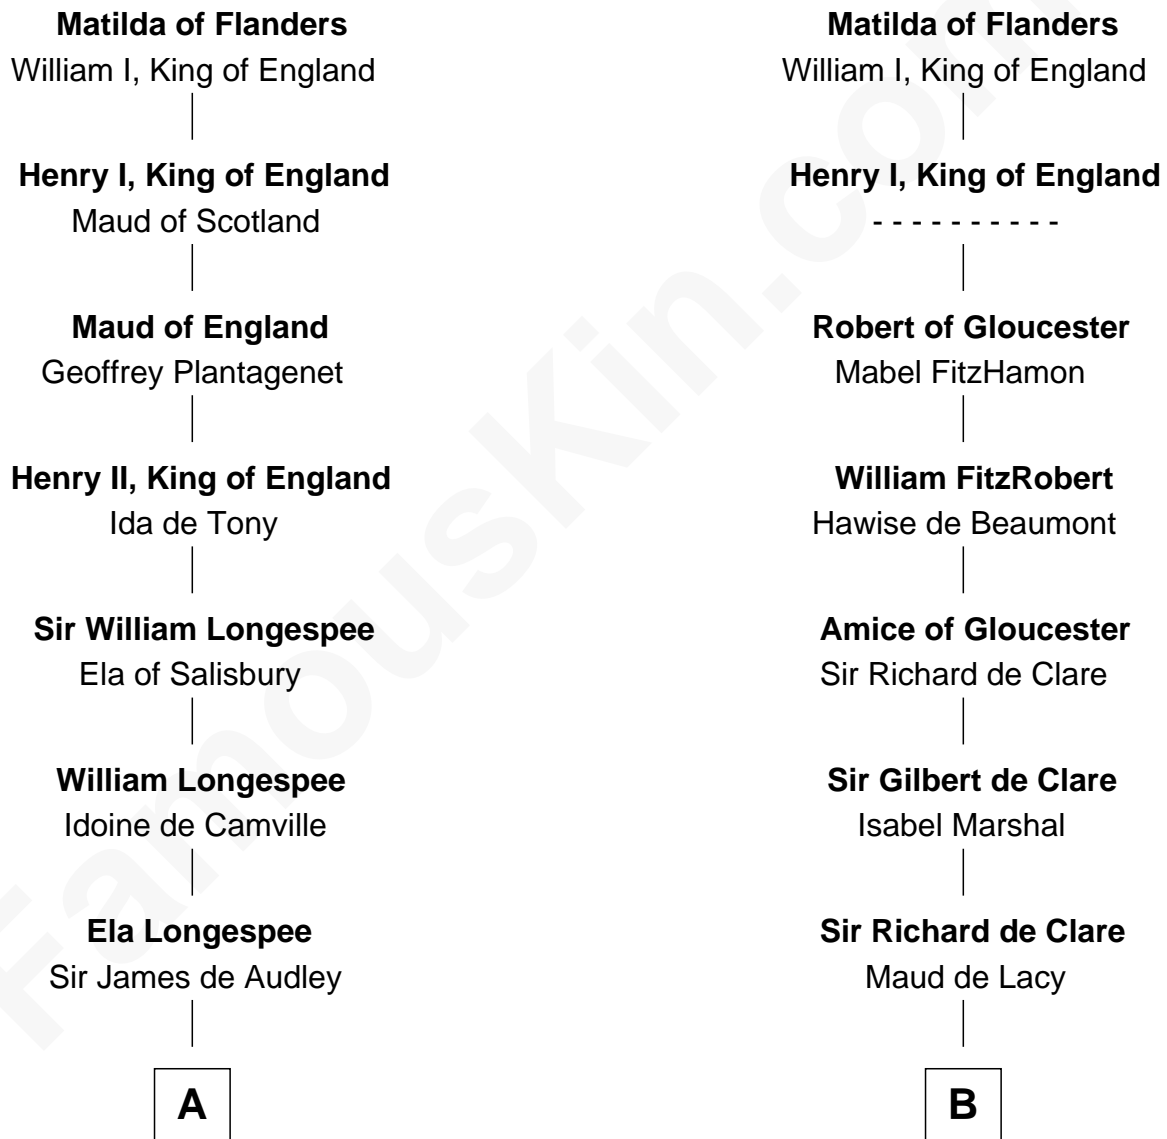

## Relationship Chart of

### John Carroll

Founder of Georgetown University

19th cousin 2 times removed of

### Robert Catesby

Leader of Gunpowder Plot

**Baudoin V of Flanders**

Adela of France

**C**

**Edward Digges**  
Elizabeth Page

**William Digges**  
Elizabeth Sewall

**Anne Digges**  
Henry Darnall

**Eleanor Darnall**  
Daniel Carroll

**John Carroll**  
*Founder, Georgetown University*

**D**

**William Catesby**  
Katherine Willington

**Sir William Catesby**  
Anne Throckmorton

**Robert Catesby**  
*Leader of Gunpowder Plot*