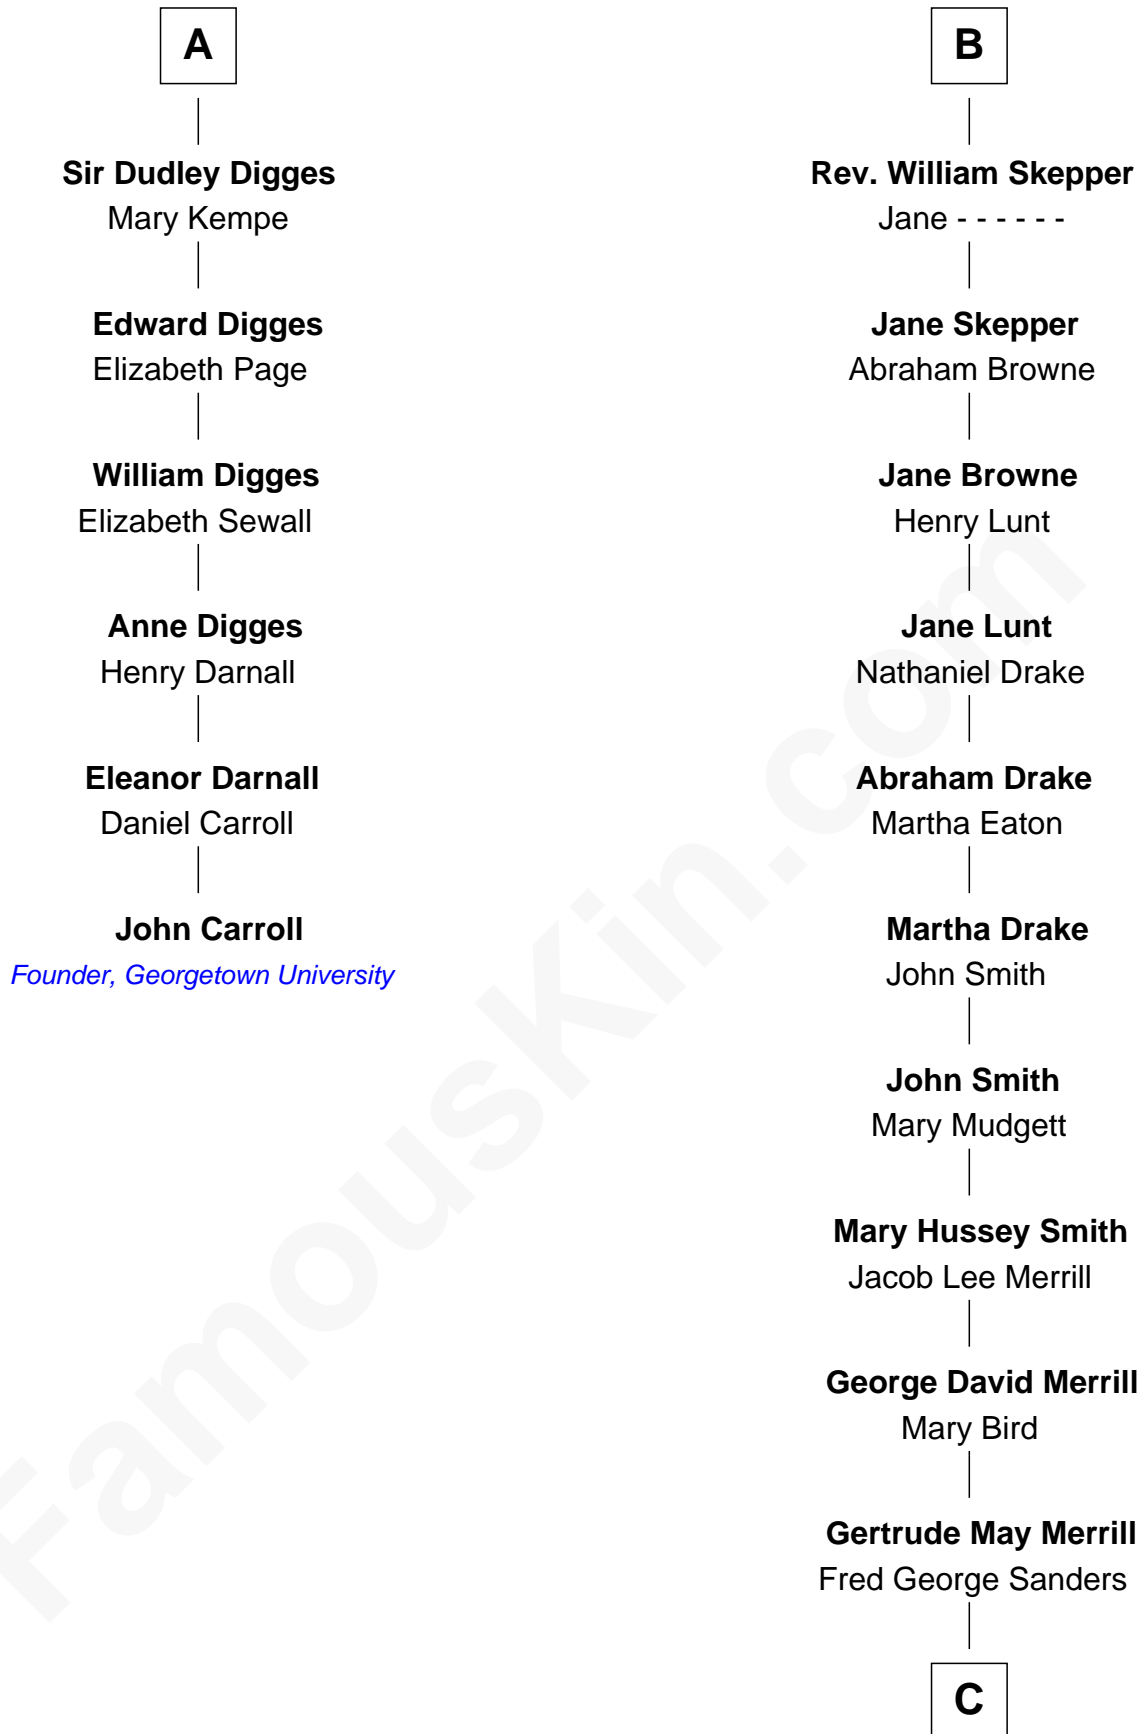

FamousKin.com

Relationship Chart of

John Carroll

Founder of Georgetown University

12th cousin 7 times removed of

Meghan Markle

Duchess of Sussex, TV Actress

C

Doris Mary Rita Sanders

Gordon Arnold Markle

Thomas Wayne Markle

Doria Loyce Ragland

Meghan Markle

Duchess of Sussex, TV Actress

FamousKin.com