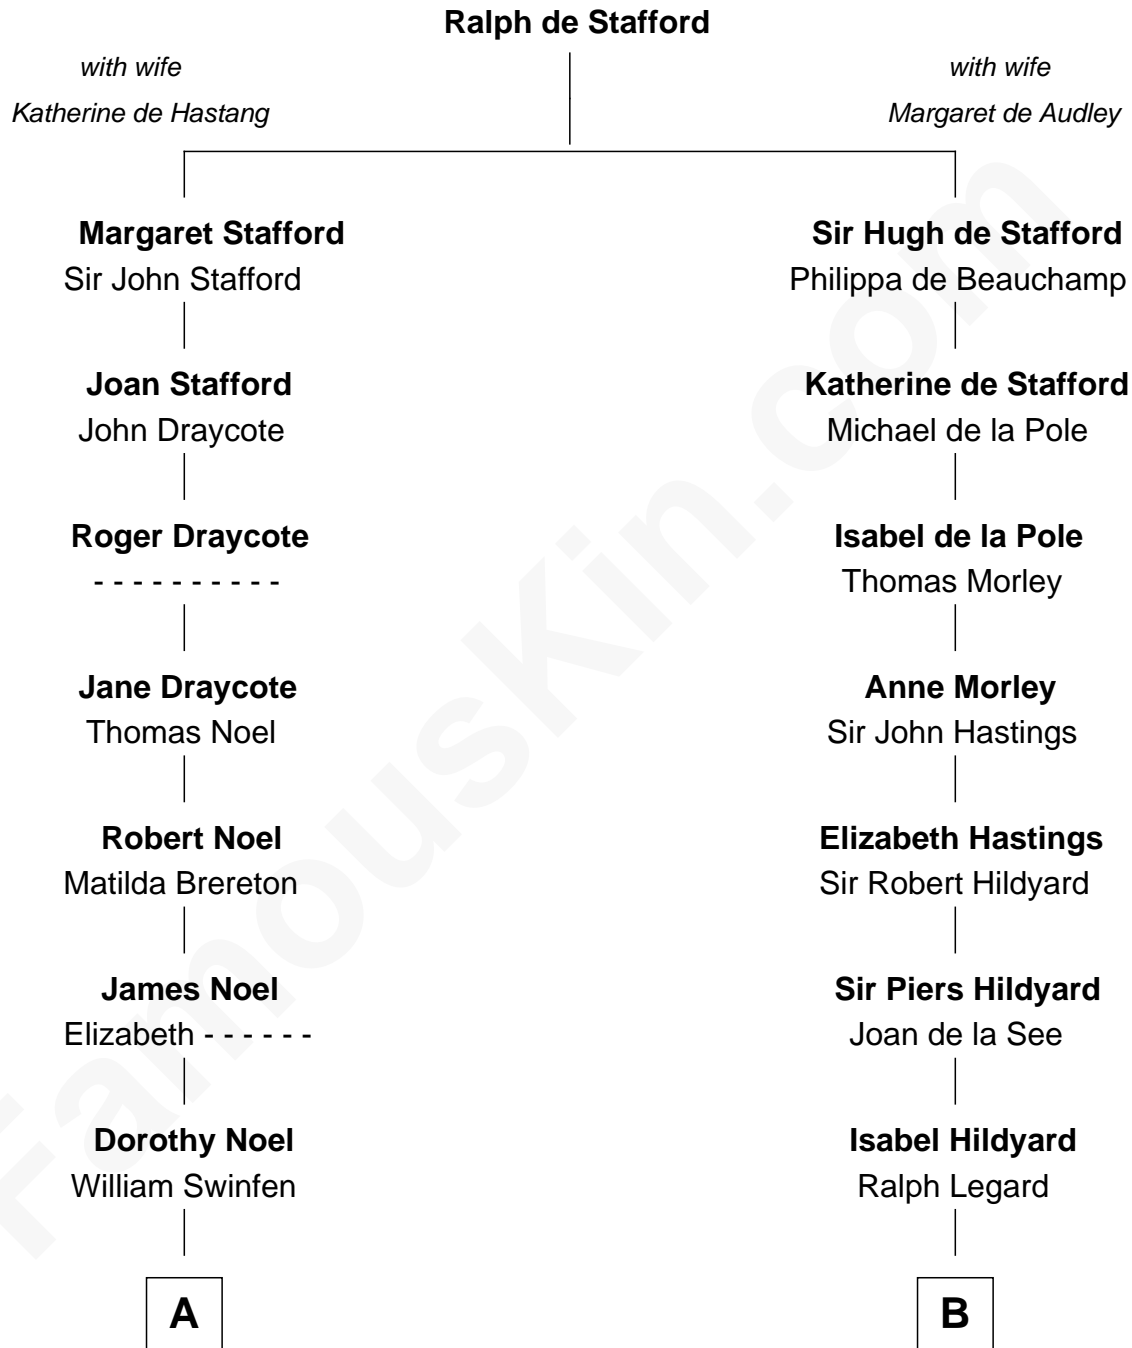

FamousKin.com

Relationship Chart of

John Carroll

Founder of Georgetown University

14th cousin 7 times removed of

Meghan Markle

Duchess of Sussex, TV Actress

C

George David Merrill

Mary Bird

Gertrude May Merrill

Fred George Sanders

Doris Mary Rita Sanders

Gordon Arnold Markle

Thomas Wayne Markle

Doria Loyce Ragland