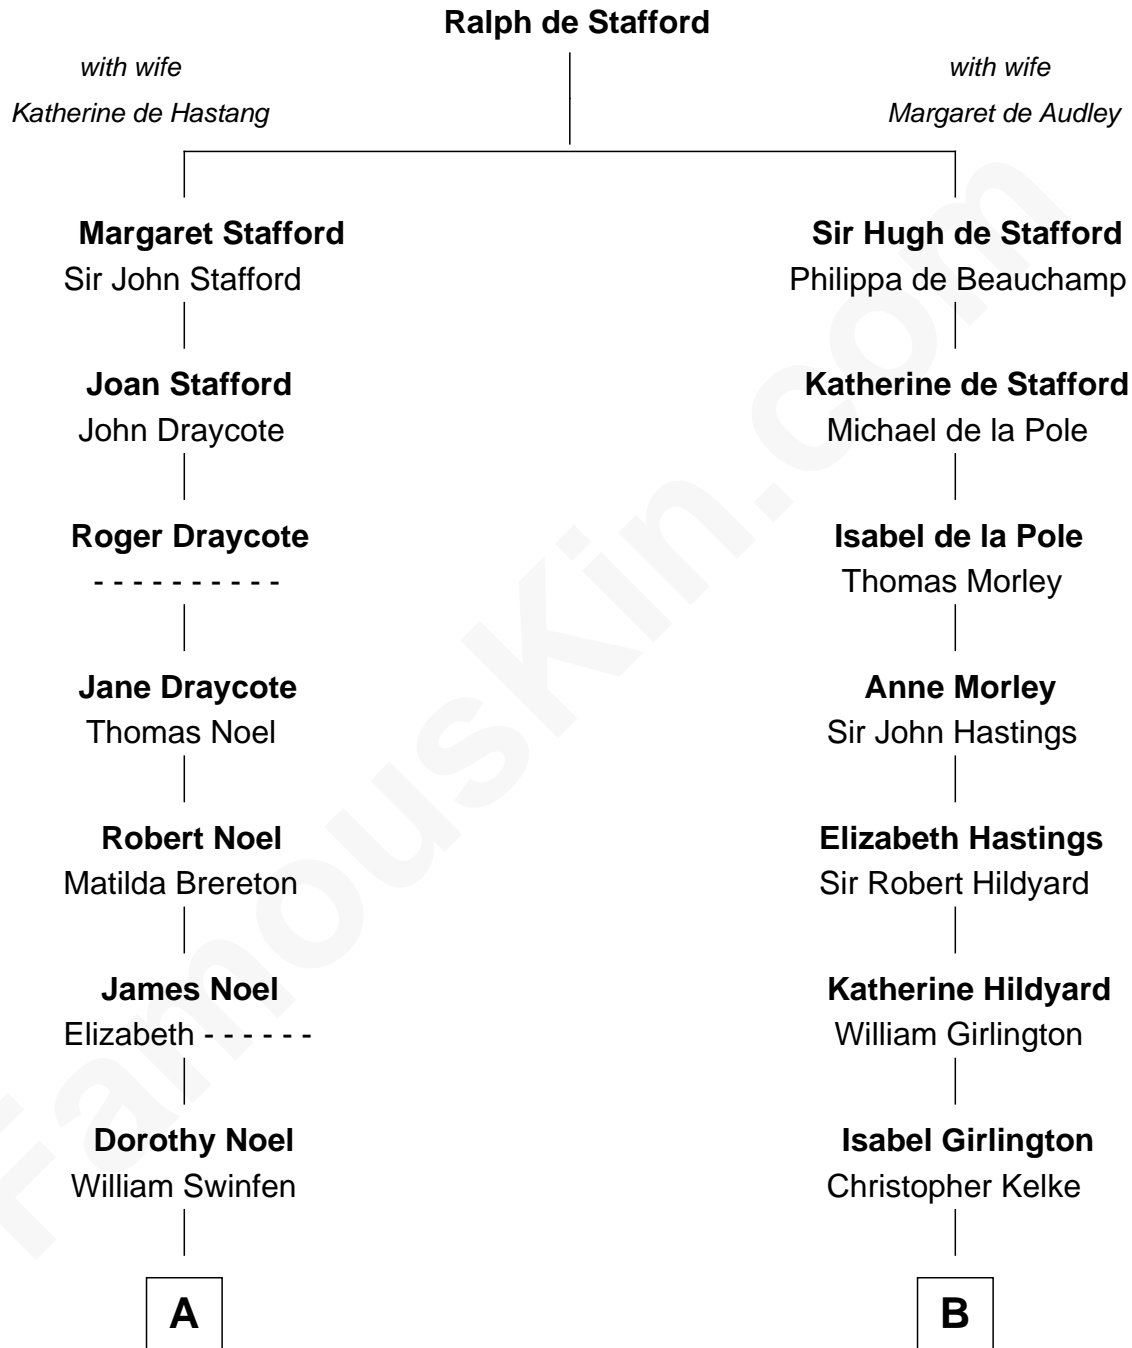

FamousKin.com

Relationship Chart of

John Carroll

Founder of Georgetown University

14th cousin 5 times removed of

Harper Lee

Author of *To Kill a Mockingbird*

C

James Cunningham Finch

Ellen Rivers Williams

Frances Cunningham Finch

Amasa Coleman Lee

Harper Lee

Author of To Kill a Mockingbird

FamousKin.com