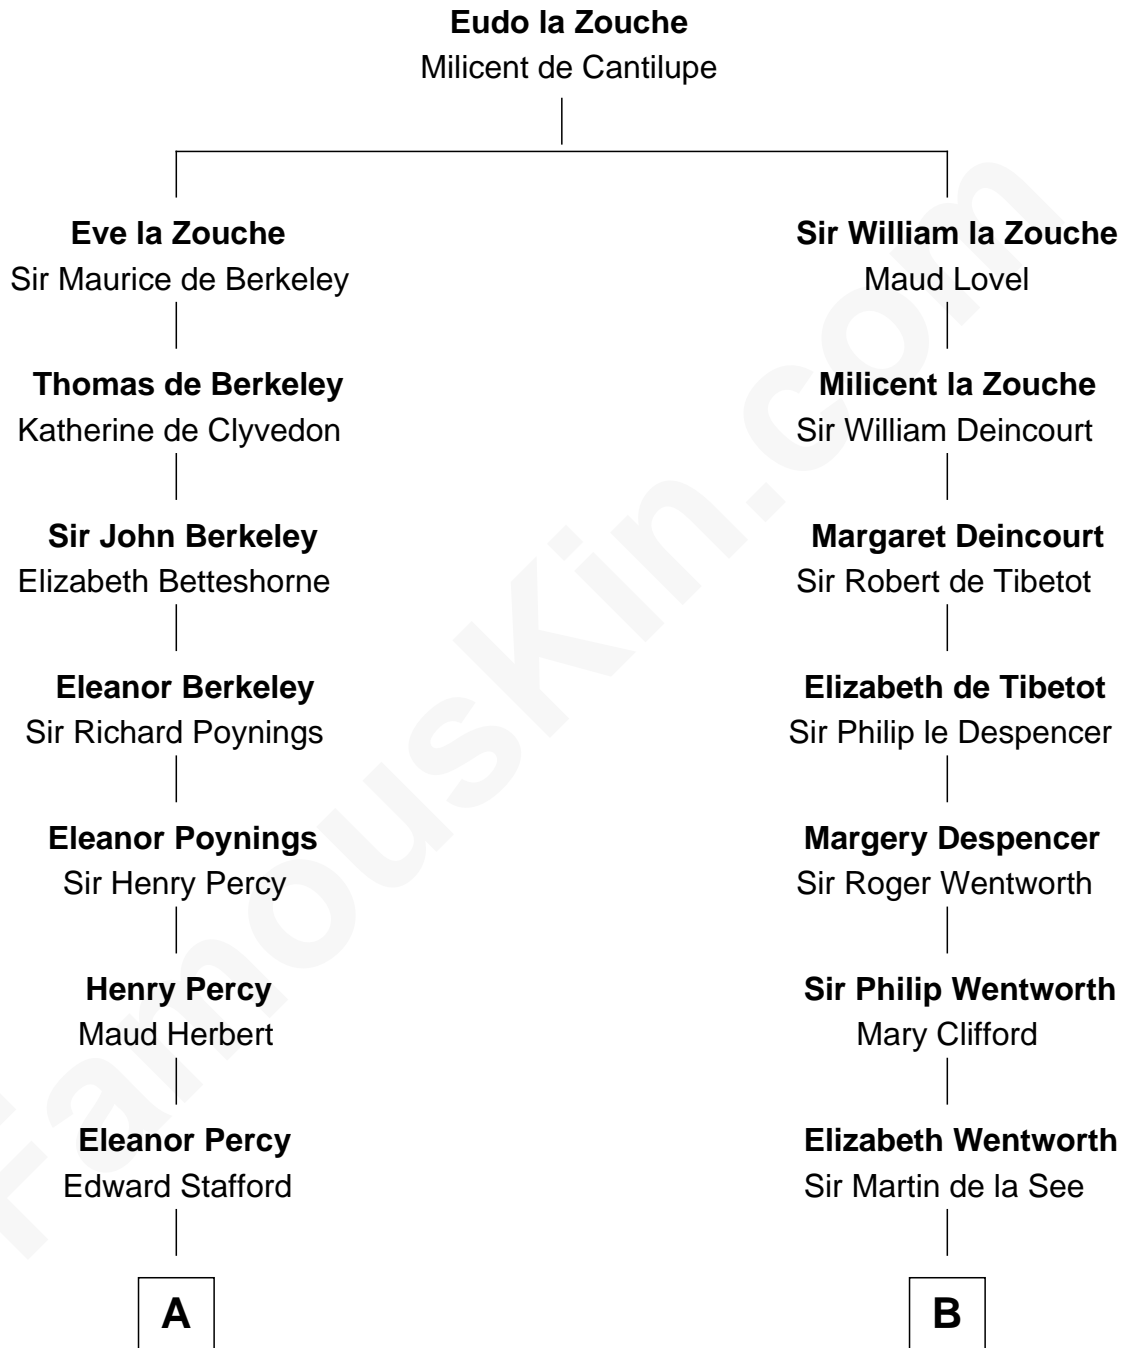

FamousKin.com

Relationship Chart of

John Carroll

Founder of Georgetown University

15th cousin 6 times removed of

Harper Lee

Author of *To Kill a Mockingbird*

C

John Farrar Finch

Frances Smith

John Robert Finch

Frances Cunningham

James Cunningham Finch

Ellen Rivers Williams

Frances Cunningham Finch

Amasa Coleman Lee