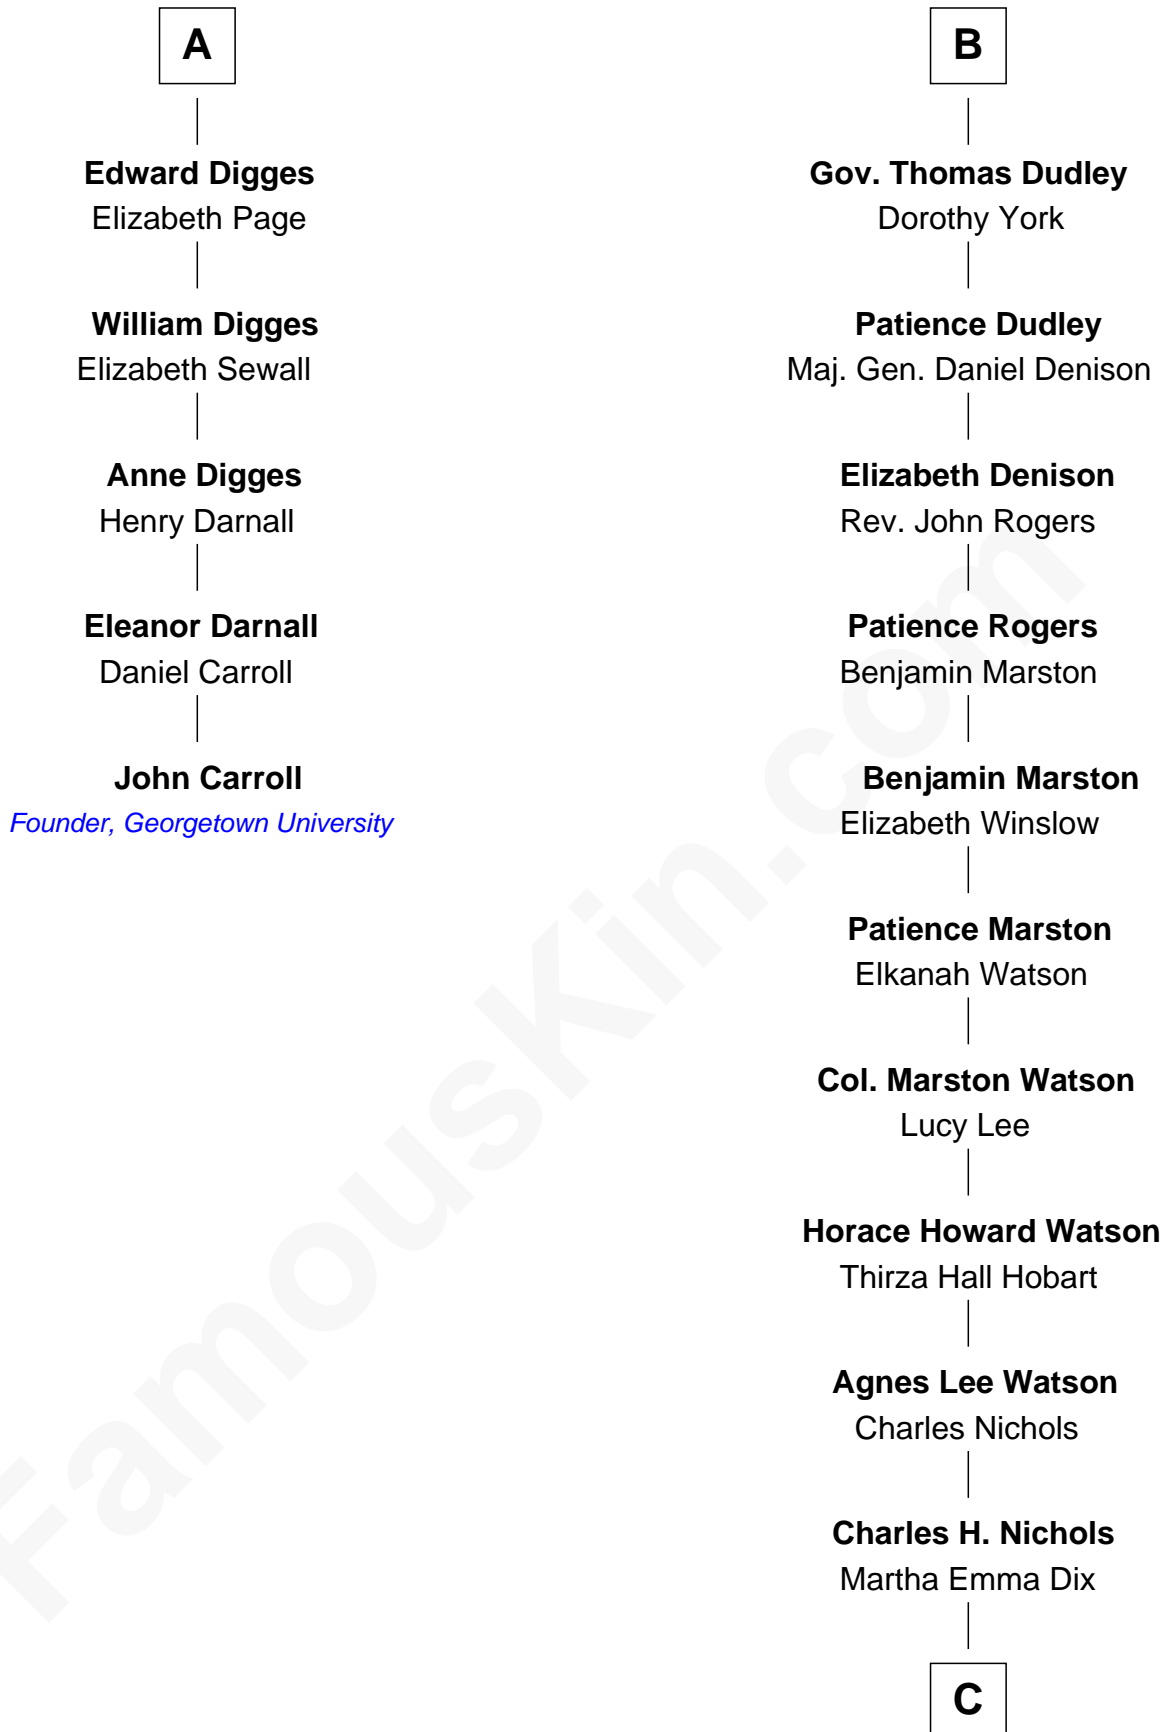

# FamousKin.com Relationship Chart of

**John Carroll**

*Founder of Georgetown University*

**11th cousin 9 times removed of**

**John Cena**

*Movie Actor and WWE Pro Wrestler*

**John of Gaunt**

Katherine Roet

**C**

**Charles Nichols**  
Julia Ellen Skelton

**Natalie Nichols**  
Ulysses John Lupien

**Carol Frances Lupien**  
John Joseph Cena

**John Cena**  
*Actor and Pro Wrestler*

FamousKin.com