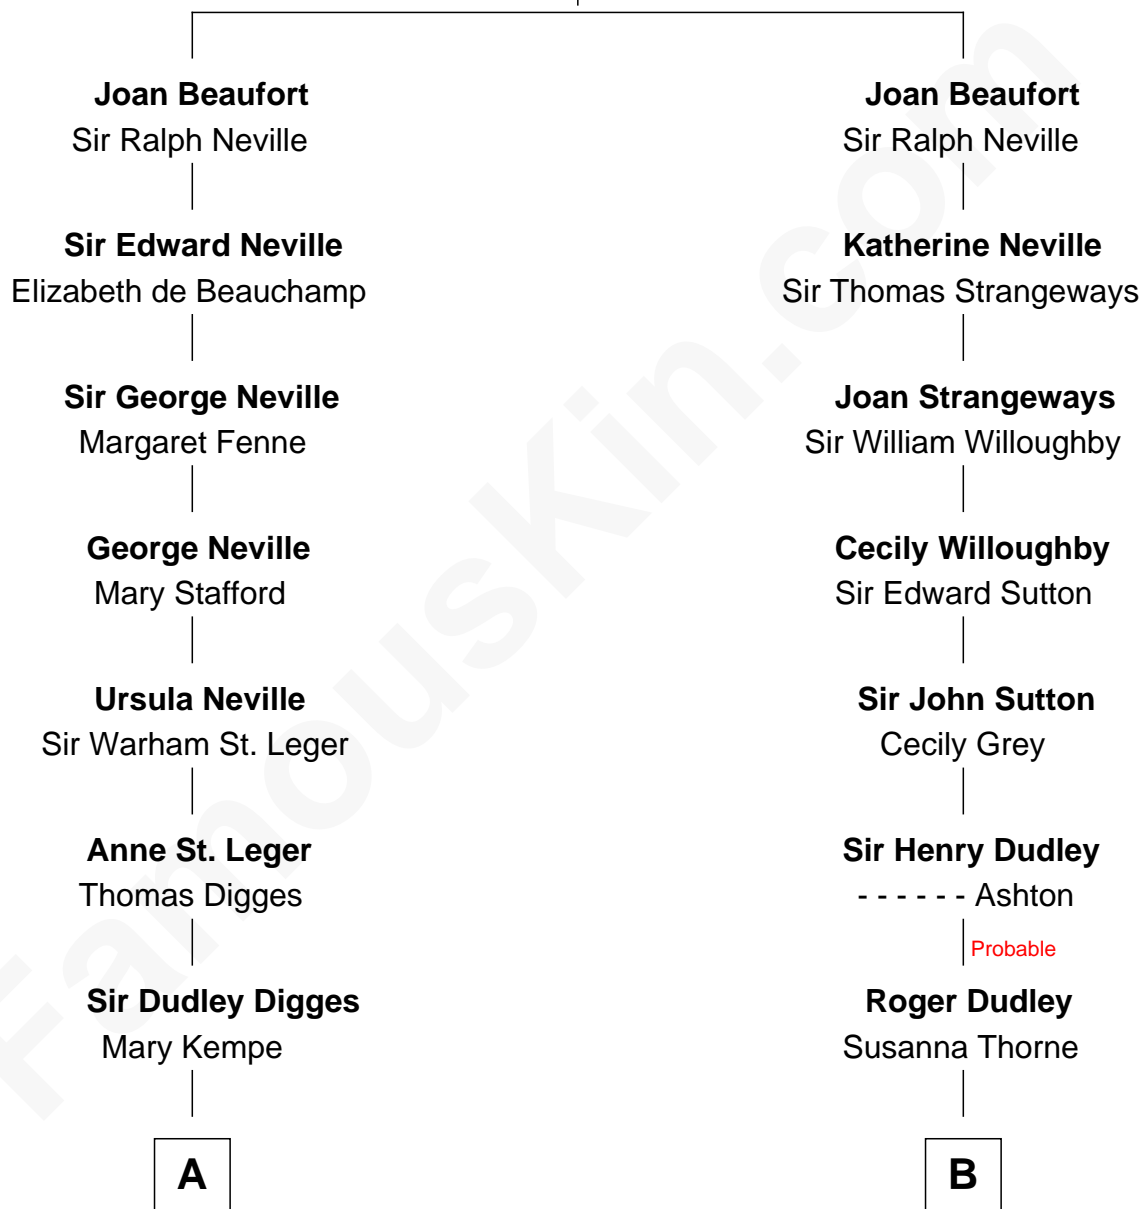

# FamousKin.com Relationship Chart of

**John Carroll**

*Founder of Georgetown University*

**11th cousin 9 times removed of**

**John Cena**

*Movie Actor and WWE Pro Wrestler*

**John of Gaunt**

Katherine Roet

**C**

**Charles Nichols**  
Julia Ellen Skelton

**Natalie Nichols**  
Ulysses John Lupien

**Carol Frances Lupien**  
John Joseph Cena

**John Cena**  
*Actor and Pro Wrestler*

FamousKin.com