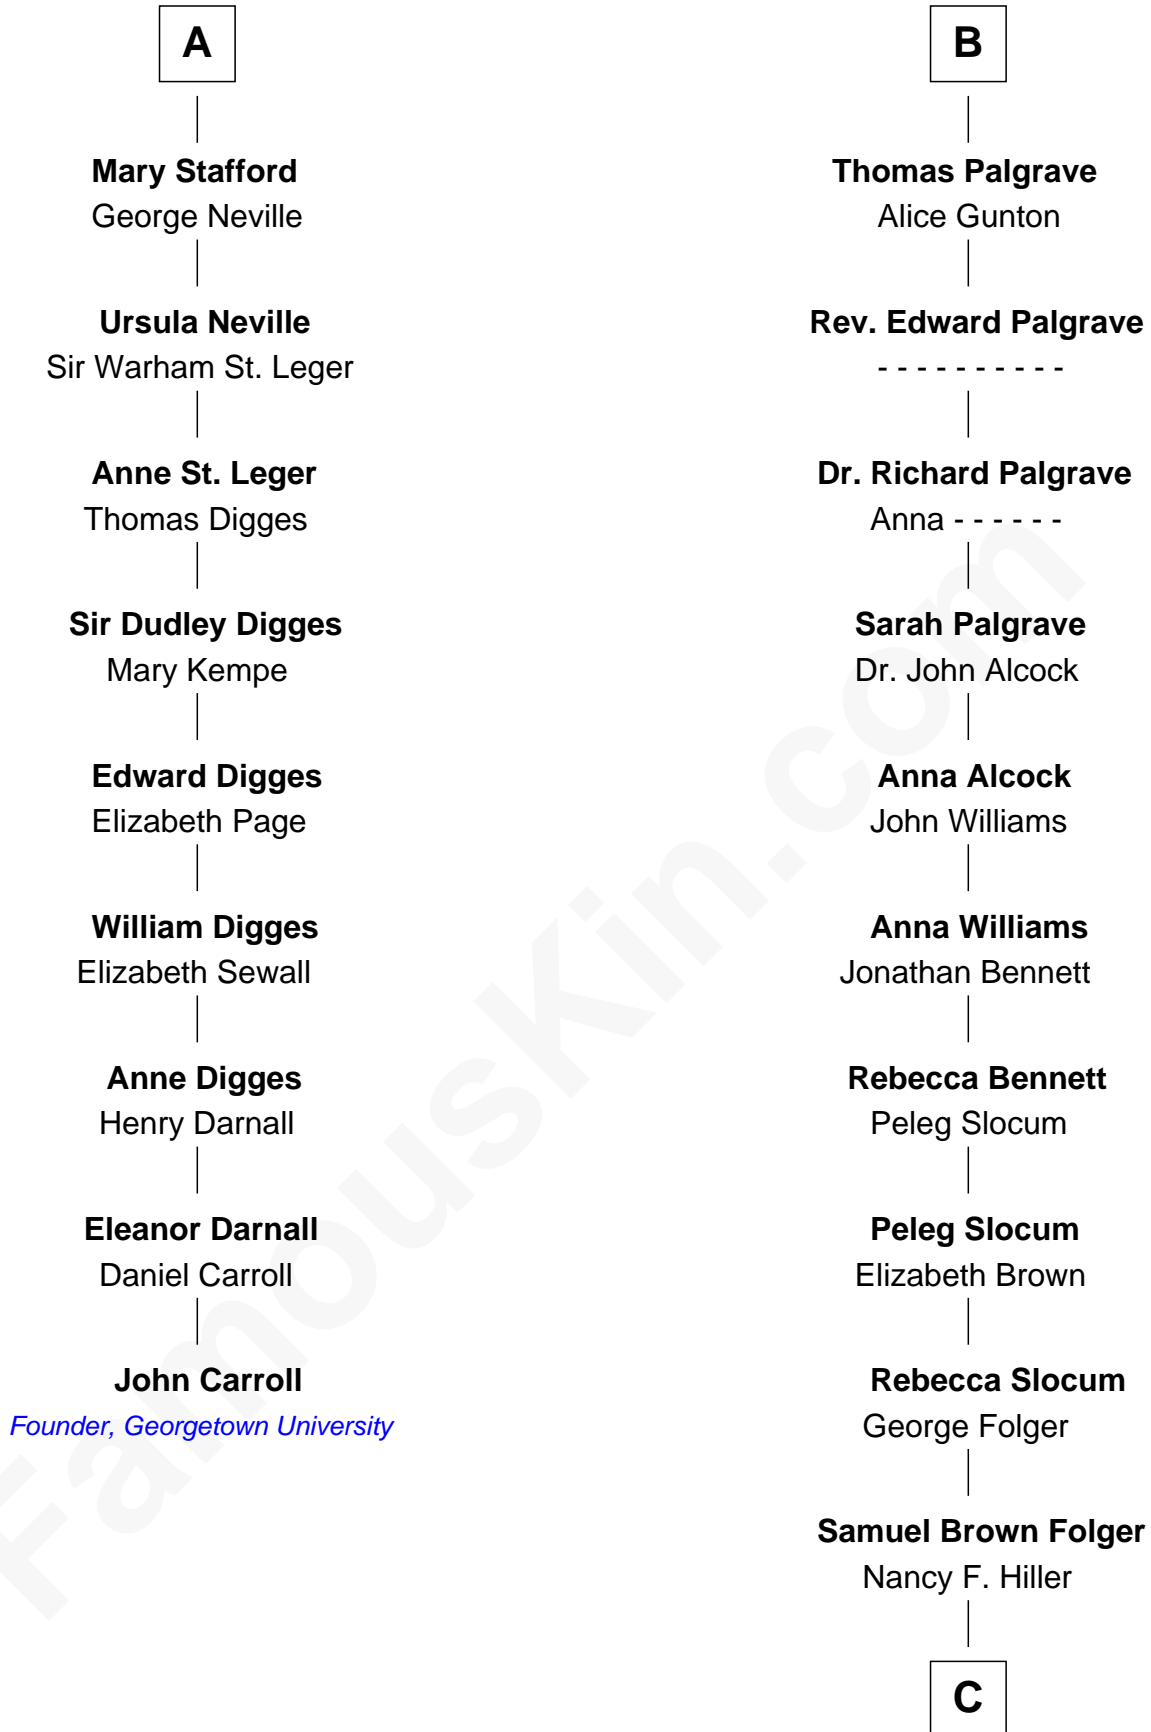

FamousKin.com

Relationship Chart of

John Carroll

Founder of Georgetown University

15th cousin 3 times removed of

Henry Clay Folger

Founder of Folger Shakespeare Library and Chairman of Standard Oil

Henry Plantagenet
Maud de Chaworth

Mary Plantagenet
Henry de Percy

Sir Henry Percy
Margaret de Neville

Sir Henry Percy
Elizabeth Mortimer

Sir Henry Percy
Eleanor Neville

Sir Henry Percy
Eleanor Poynings

Henry Percy
Maud Herbert

Eleanor Percy
Edward Stafford

A

Eleanor Plantagenet
Richard Fitzalan

Sir Richard Fitzalan
Elizabeth de Bohun

Elizabeth Fitzalan
Sir Robert Goushill

Elizabeth Goushill
Sir Robert Wingfield

Elizabeth Wingfield
Sir William Brandon

Eleanor Brandon
John Glemham

Anne Glemham
Henry Palgrave

B

C

Henry Clay Folger

Eliza Jane Clark

Henry Clay Folger

Chairman of Standard Oil

FamousKin.com