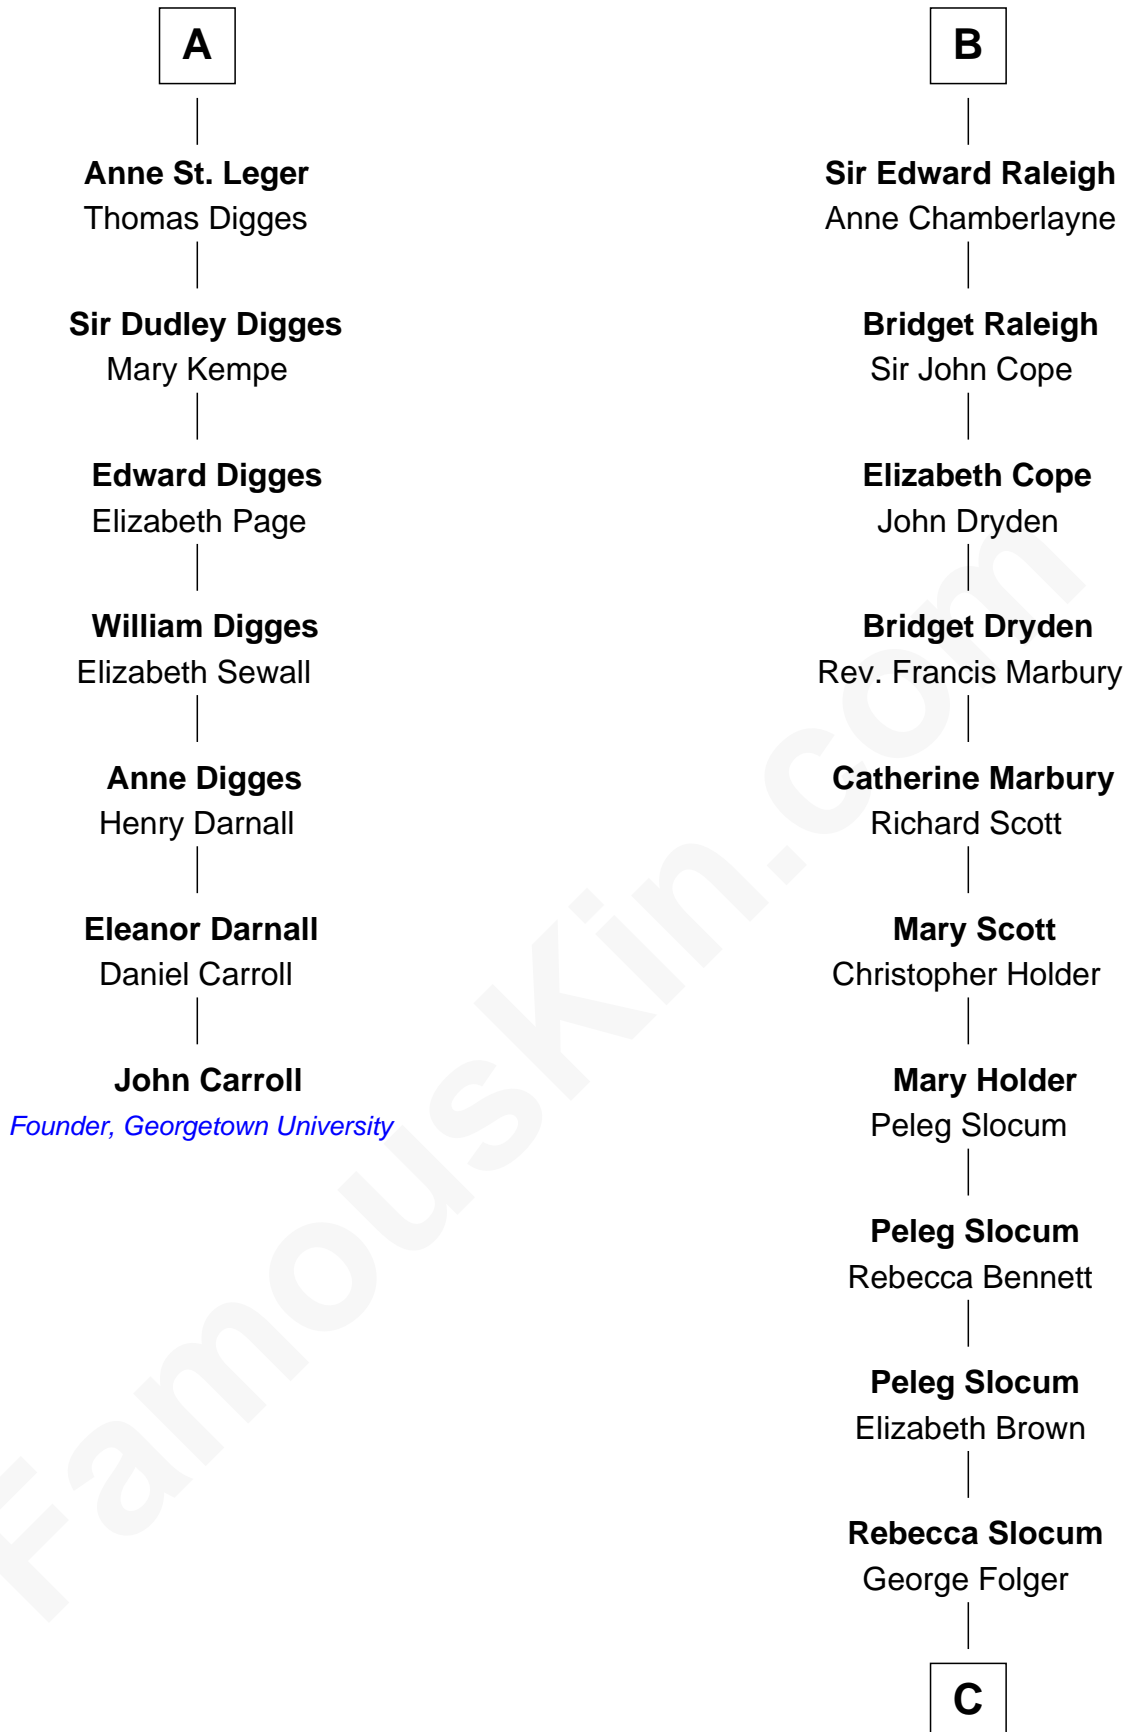

## Relationship Chart of

### John Carroll

Founder of Georgetown University

13th cousin 6 times removed of

### Henry Clay Folger

Founder of Folger Shakespeare Library and Chairman of Standard Oil

#### Sir Hugh I de Audley

Iseult de Mortimer

**C**

—  
**Samuel Brown Folger**

Nancy F. Hiller

—  
**Henry Clay Folger**

Eliza Jane Clark

—  
**Henry Clay Folger**