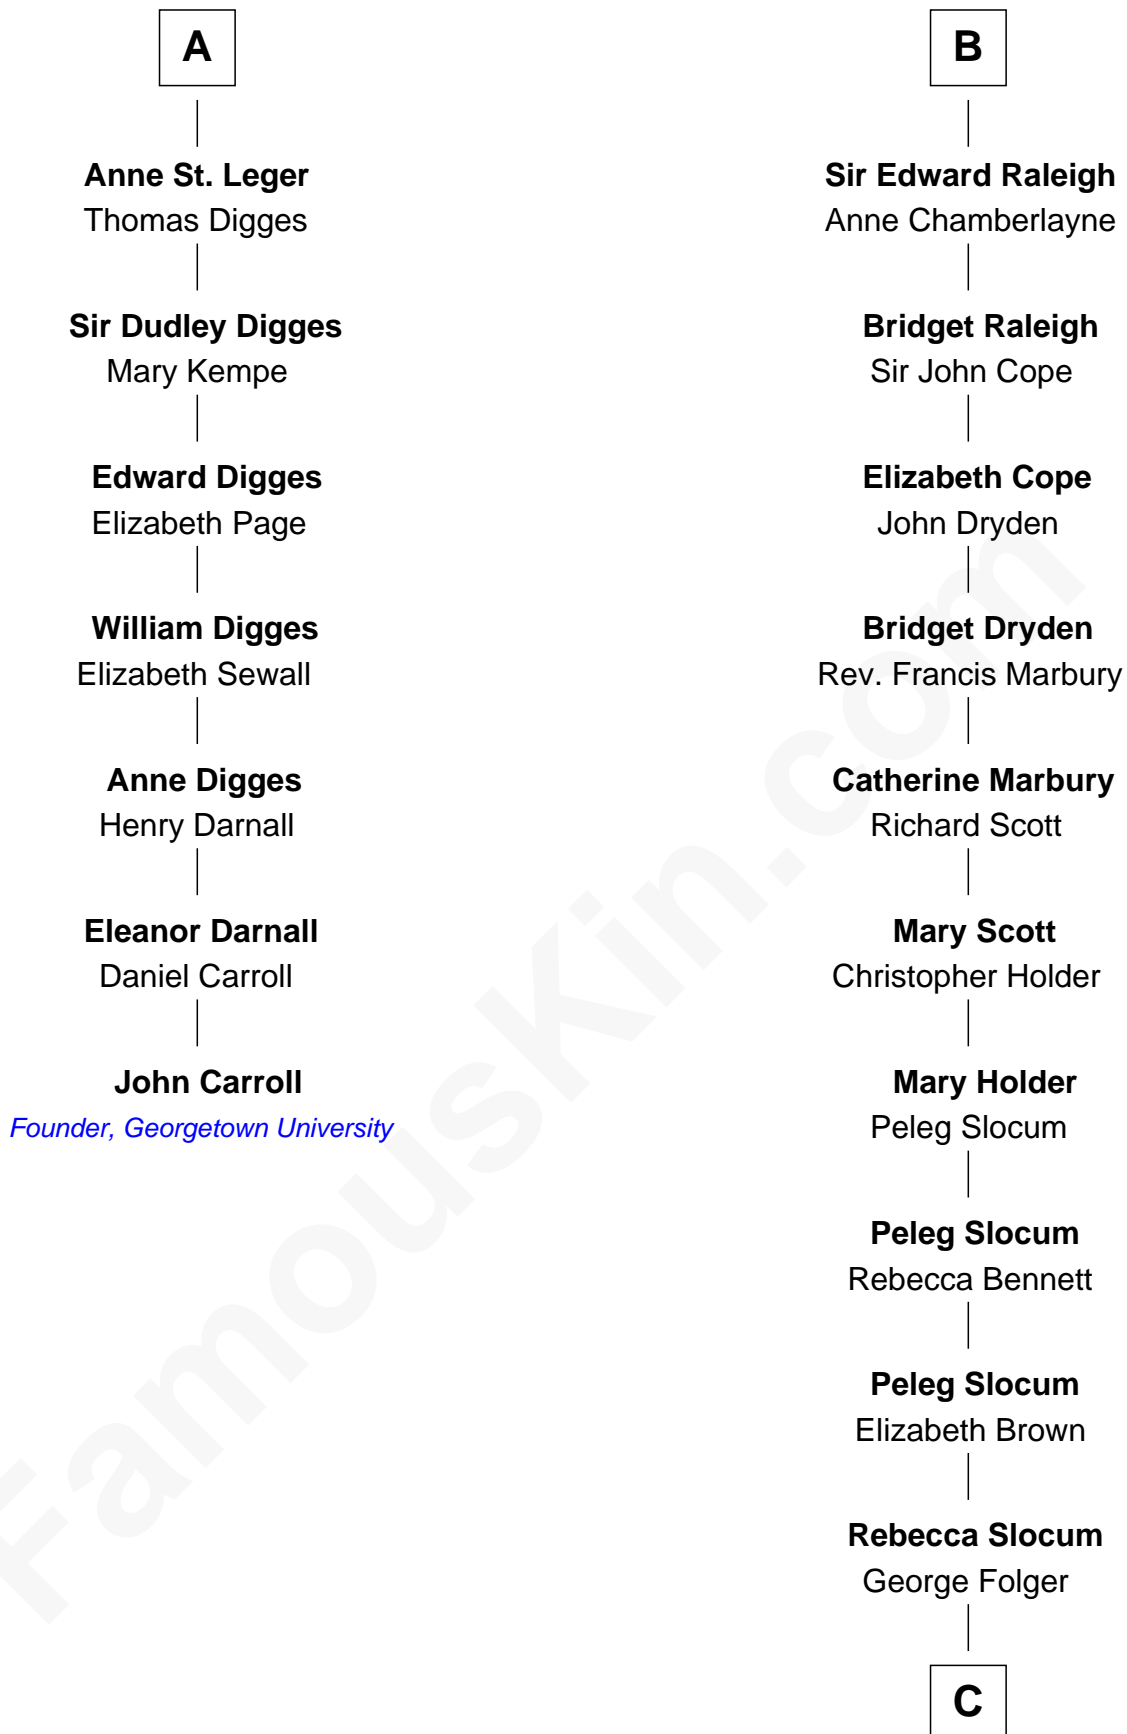

FamousKin.com

Relationship Chart of

John Carroll

Founder of Georgetown University

13th cousin 5 times removed of

J. A. Folger

Founder of Folger Coffee Company

Sir Hugh I de Audley

Iseult de Mortimer

C

|
Samuel Brown Folger

Nancy F. Hiller

|
J. A. Folger

Founder of Folger Coffee Co.

FamousKin.com