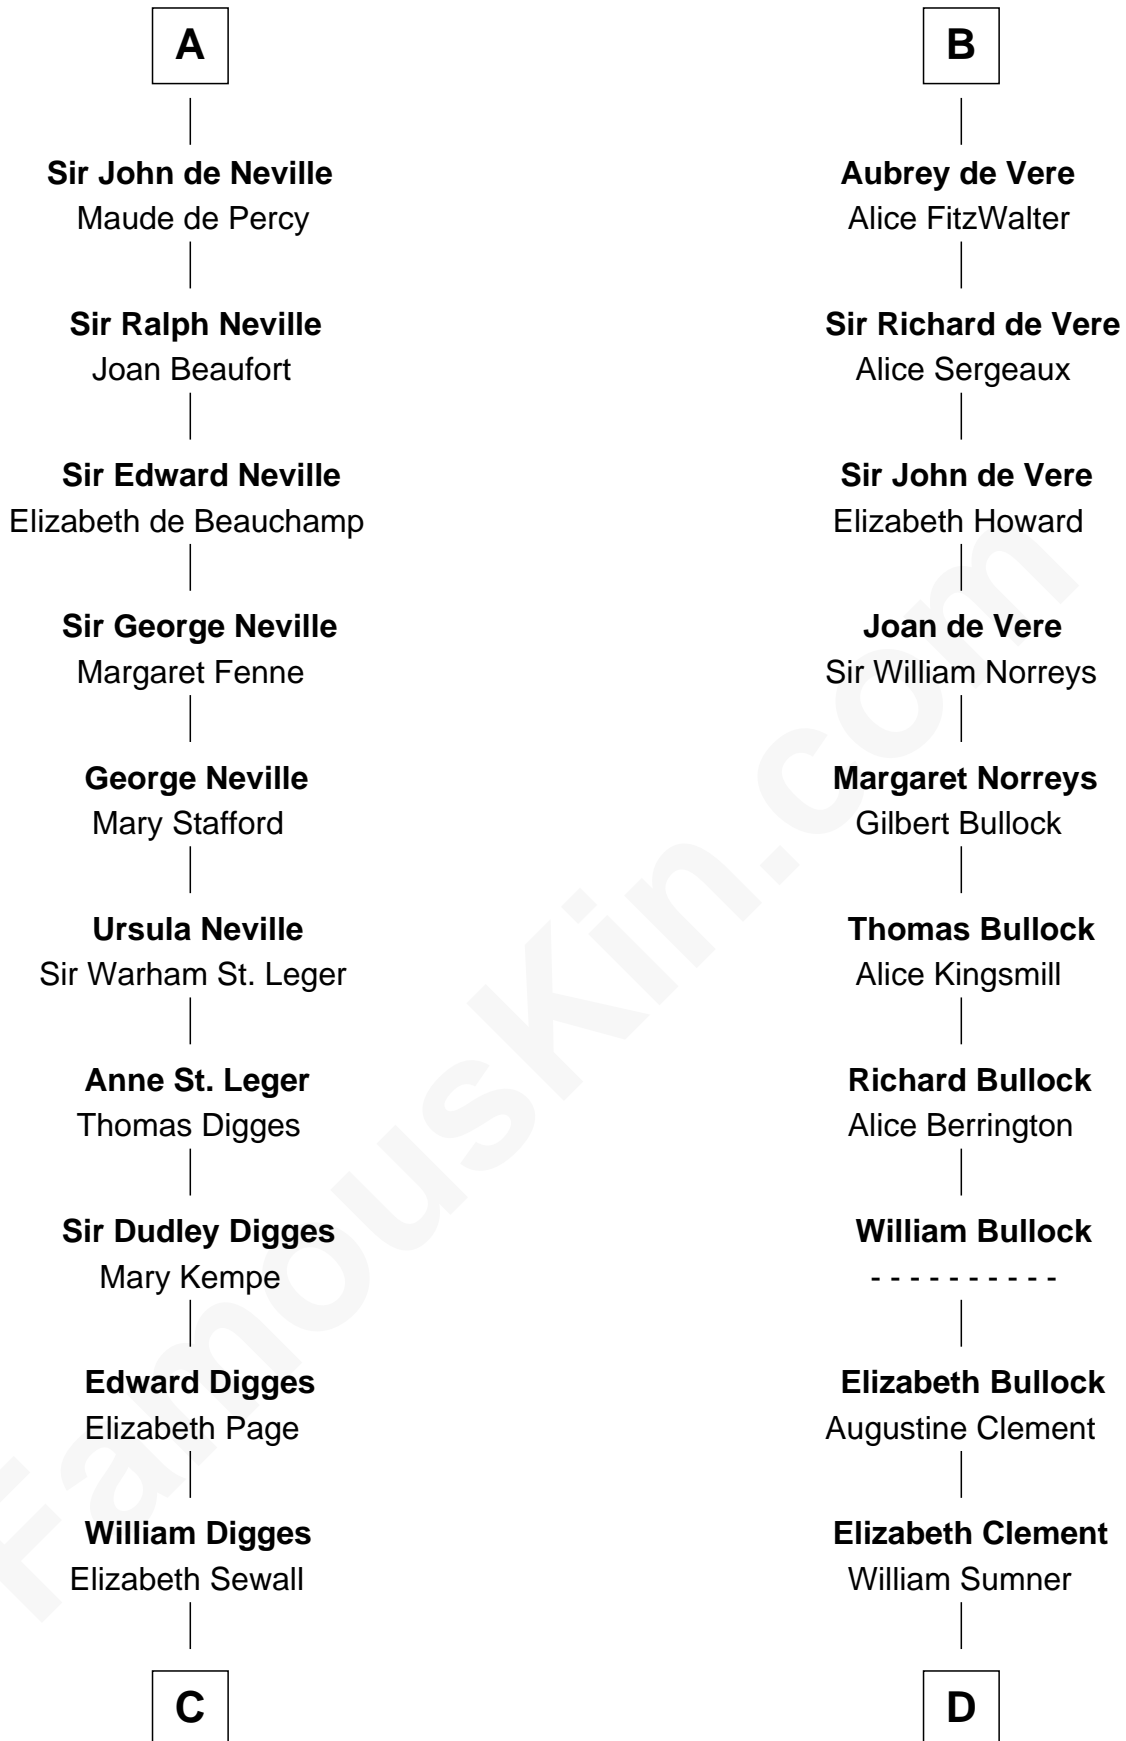

FamousKin.com

Relationship Chart of

John Carroll

Founder of Georgetown University

19th cousin 1 time removed of

Samuel Howard

Boston Tea Party Participant

Dermot MacMurrough

Mor O'Toole

C

Anne Digges
Henry Darnall

Eleanor Darnall
Daniel Carroll

John Carroll
Founder, Georgetown University

D

Hannah Sumner
John Goffe

William Goffe
Abigail Richardson

Martha Goffe
Ebenezer Howard

Samuel Howard
Boston Tea Party Participant

FamousKin.com