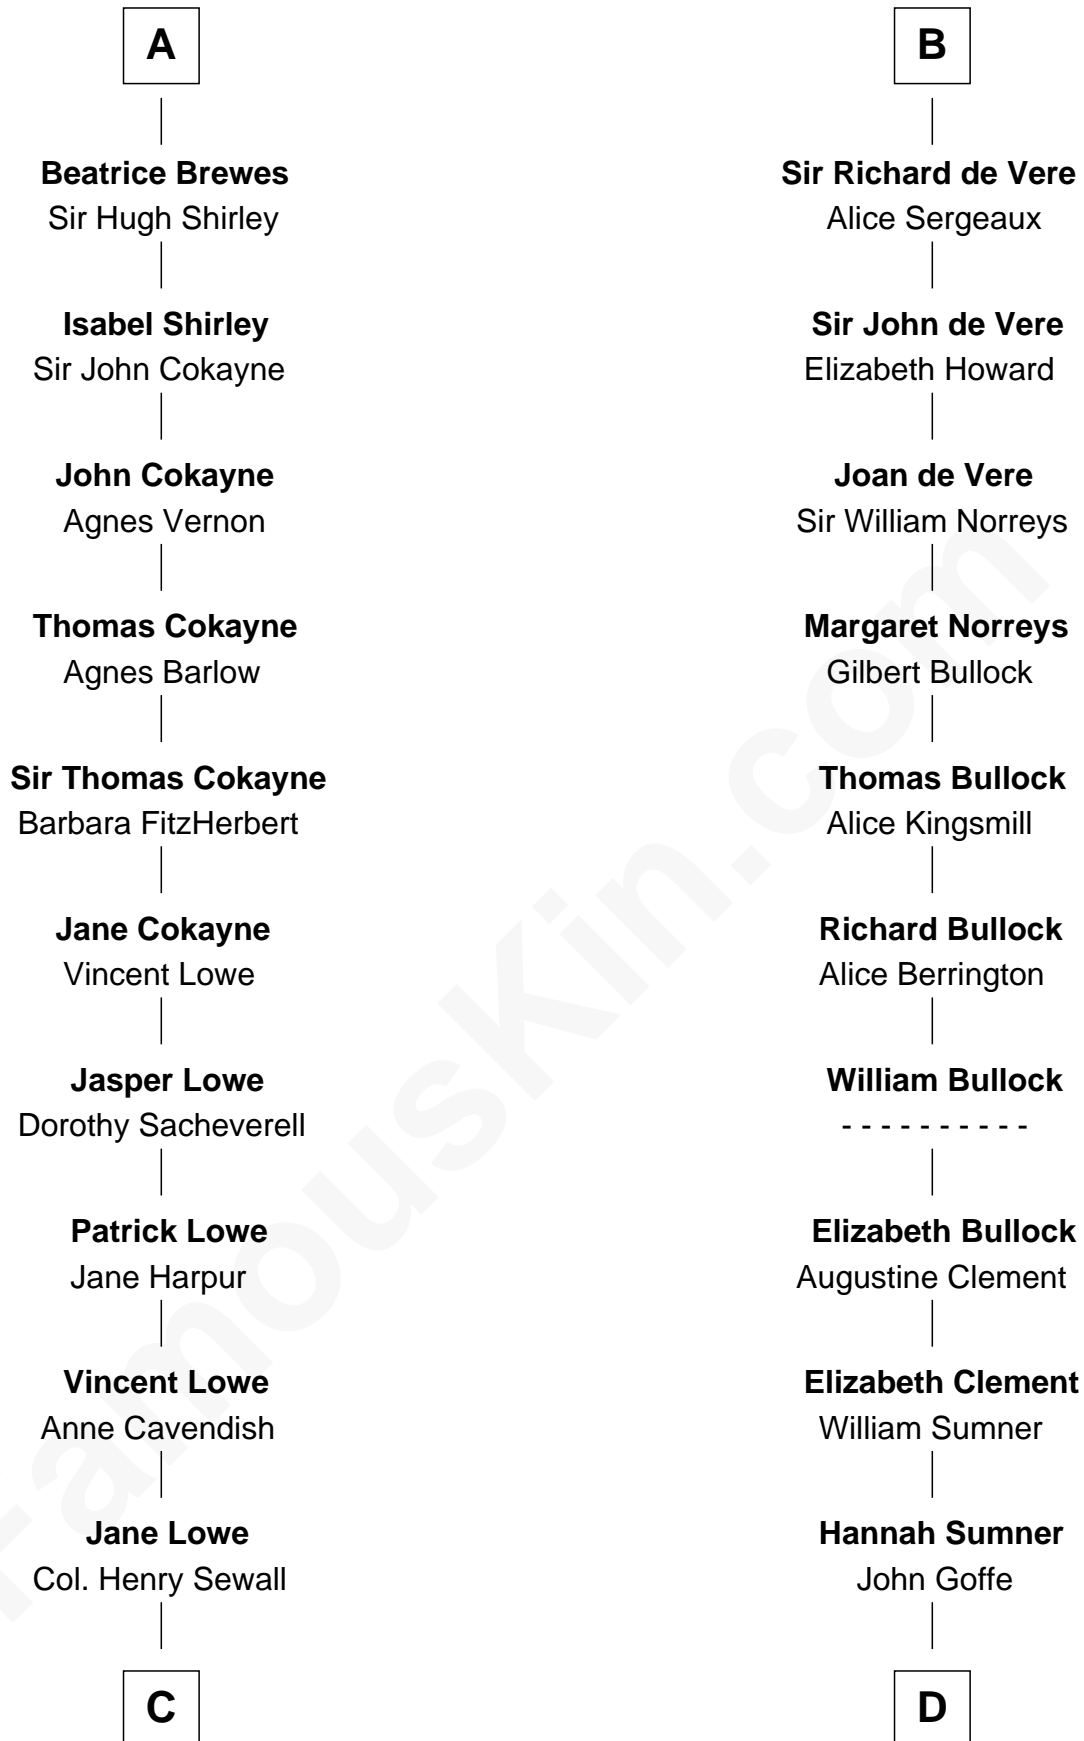

## Relationship Chart of

### John Carroll

Founder of Georgetown University

19th cousin 1 time removed of

**Samuel Howard**

Boston Tea Party Participant

**Robert Fitzrichard**

Maud de St. Liz

**C**

**Elizabeth Sewall**

William Digges

**Anne Digges**

Henry Darnall

**Eleanor Darnall**

Daniel Carroll

**John Carroll**

*Founder, Georgetown University*