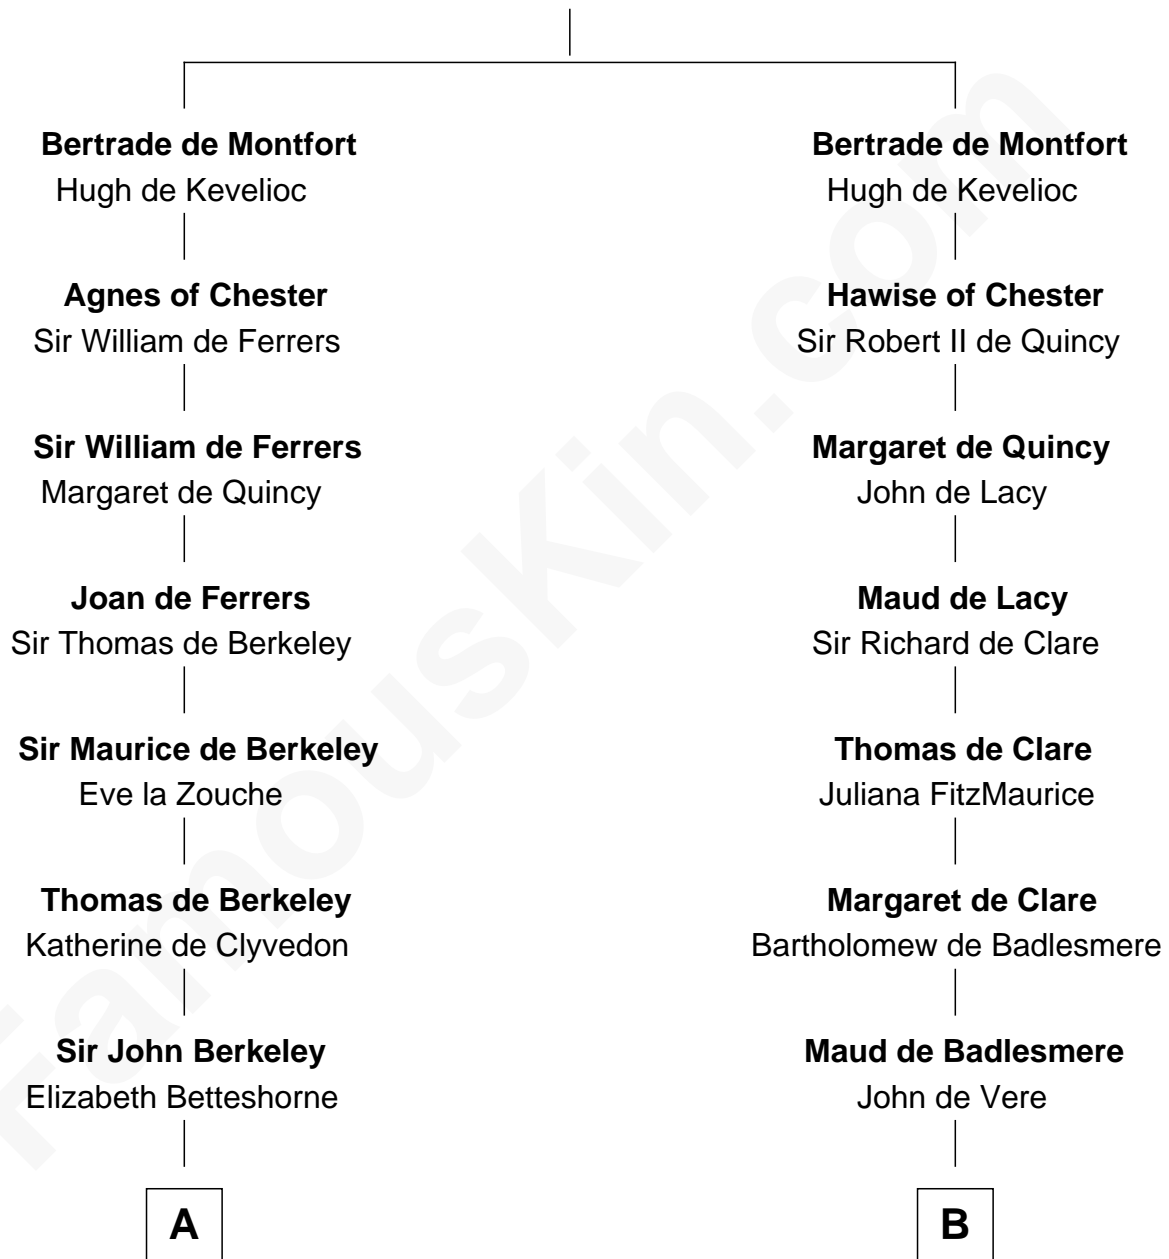

## Relationship Chart of

### John Carroll

Founder of Georgetown University

19th cousin 1 time removed of

### Samuel Howard

Boston Tea Party Participant

**Simon III de Montfort**

Maud - - - - -

**C**

**Anne Digges**

Henry Darnall

**Eleanor Darnall**