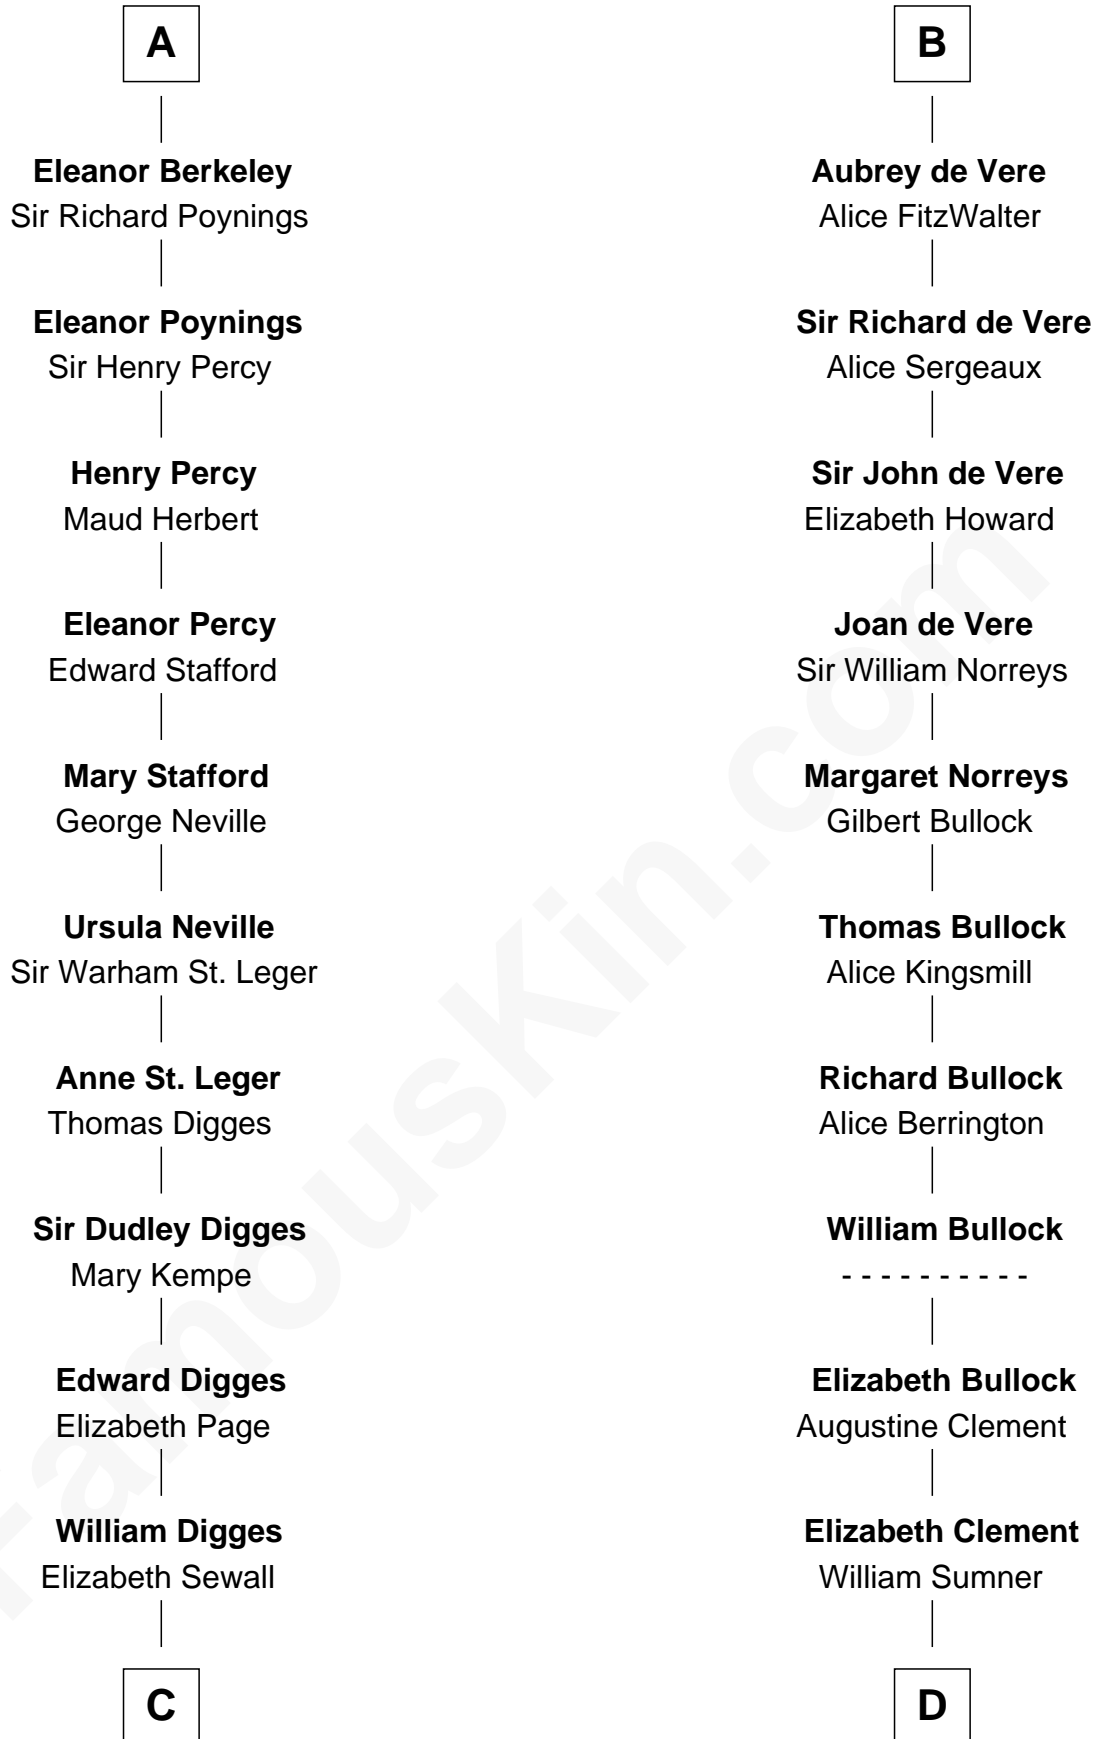

## Relationship Chart of

### John Carroll

Founder of Georgetown University

19th cousin 1 time removed of

### Samuel Howard

Boston Tea Party Participant

**Simon III de Montfort**

Maud - - - - -

**C**

**Anne Digges**

Henry Darnall

**Eleanor Darnall**

Daniel Carroll

**John Carroll**

*Founder, Georgetown University*

**D**

**Hannah Sumner**

John Goffe

**William Goffe**

Abigail Richardson