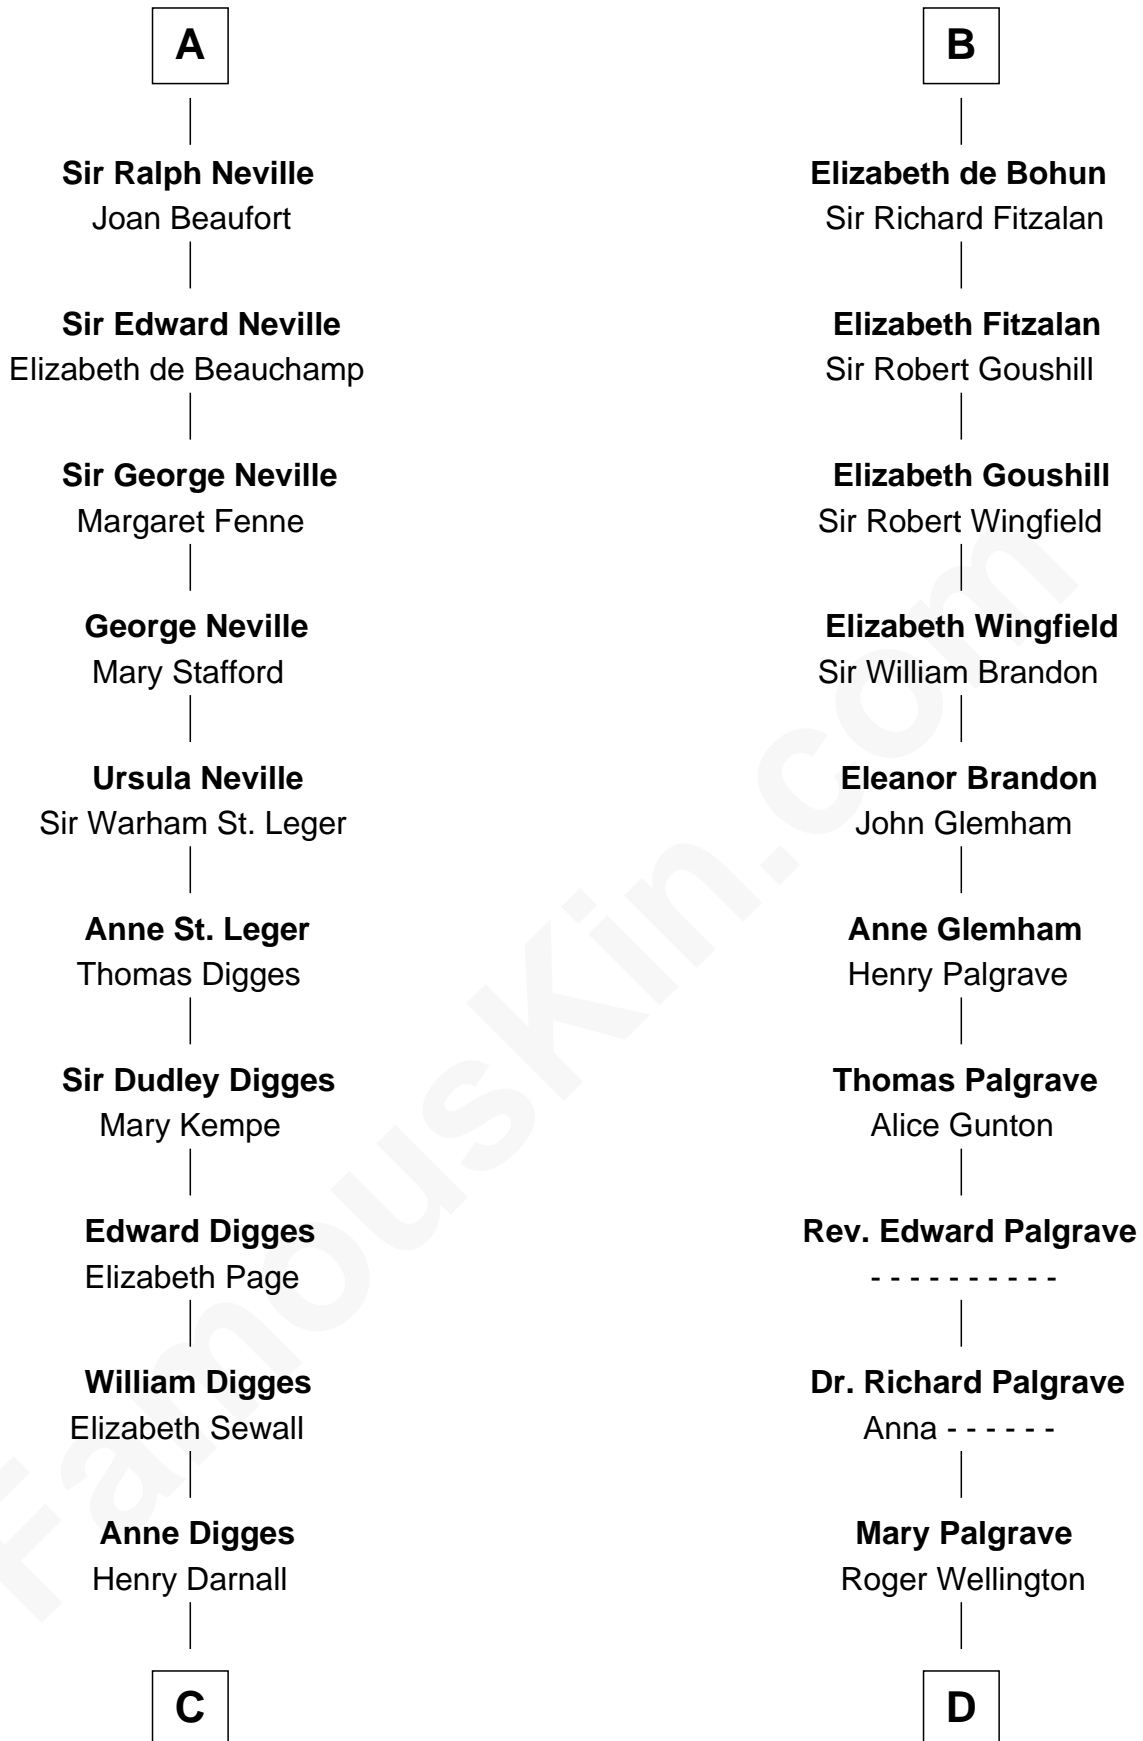

FamousKin.com

Relationship Chart of

John Carroll

Founder of Georgetown University

18th cousin 3 times removed of

Eli Whitney

Inventor of the Cotton Gin

C

Eleanor Darnall

Daniel Carroll

John Carroll

Founder, Georgetown University

D

Benjamin Wellington

Elizabeth Sweetman

Elizabeth Wellington

John Fay

Benjamin Fay

Martha Miles

Elizabeth Fay

Eli Whitney

Eli Whitney

Inventor of the Cotton Gin

FamousKin.com