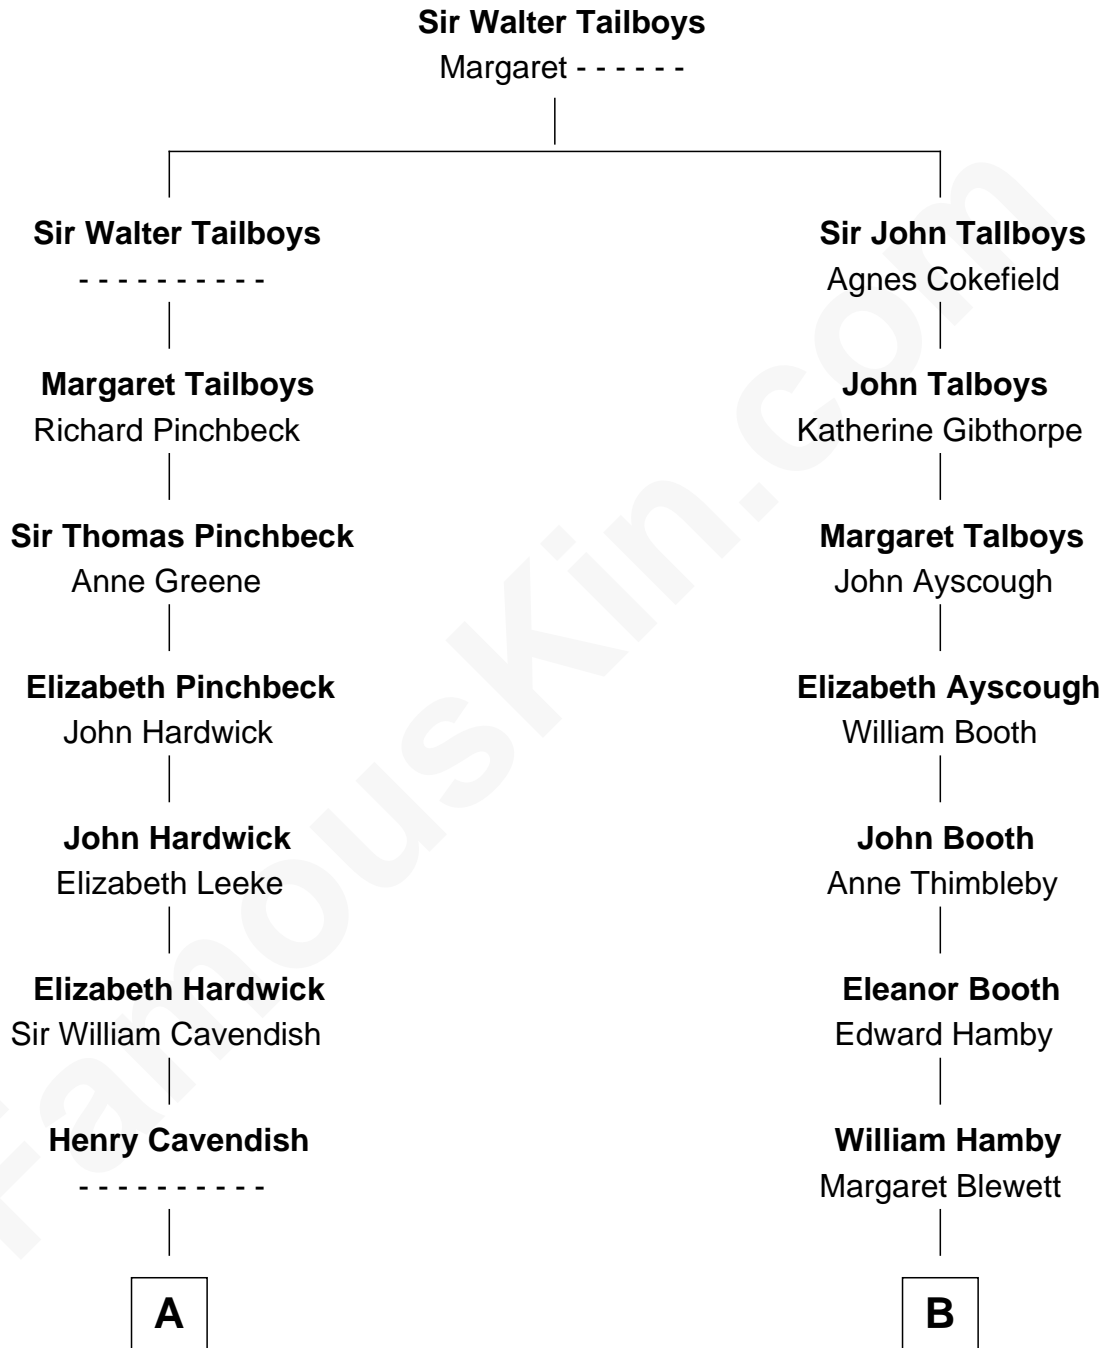

FamousKin.com

Relationship Chart of

John Carroll

Founder of Georgetown University

12th cousin 4 times removed of

Franklin D. Roosevelt

32nd U.S. President

A

Anne Cavendish

Vincent Lowe

Jane Lowe

Col. Henry Sewall

Elizabeth Sewall

William Digges

Anne Digges

Henry Darnall